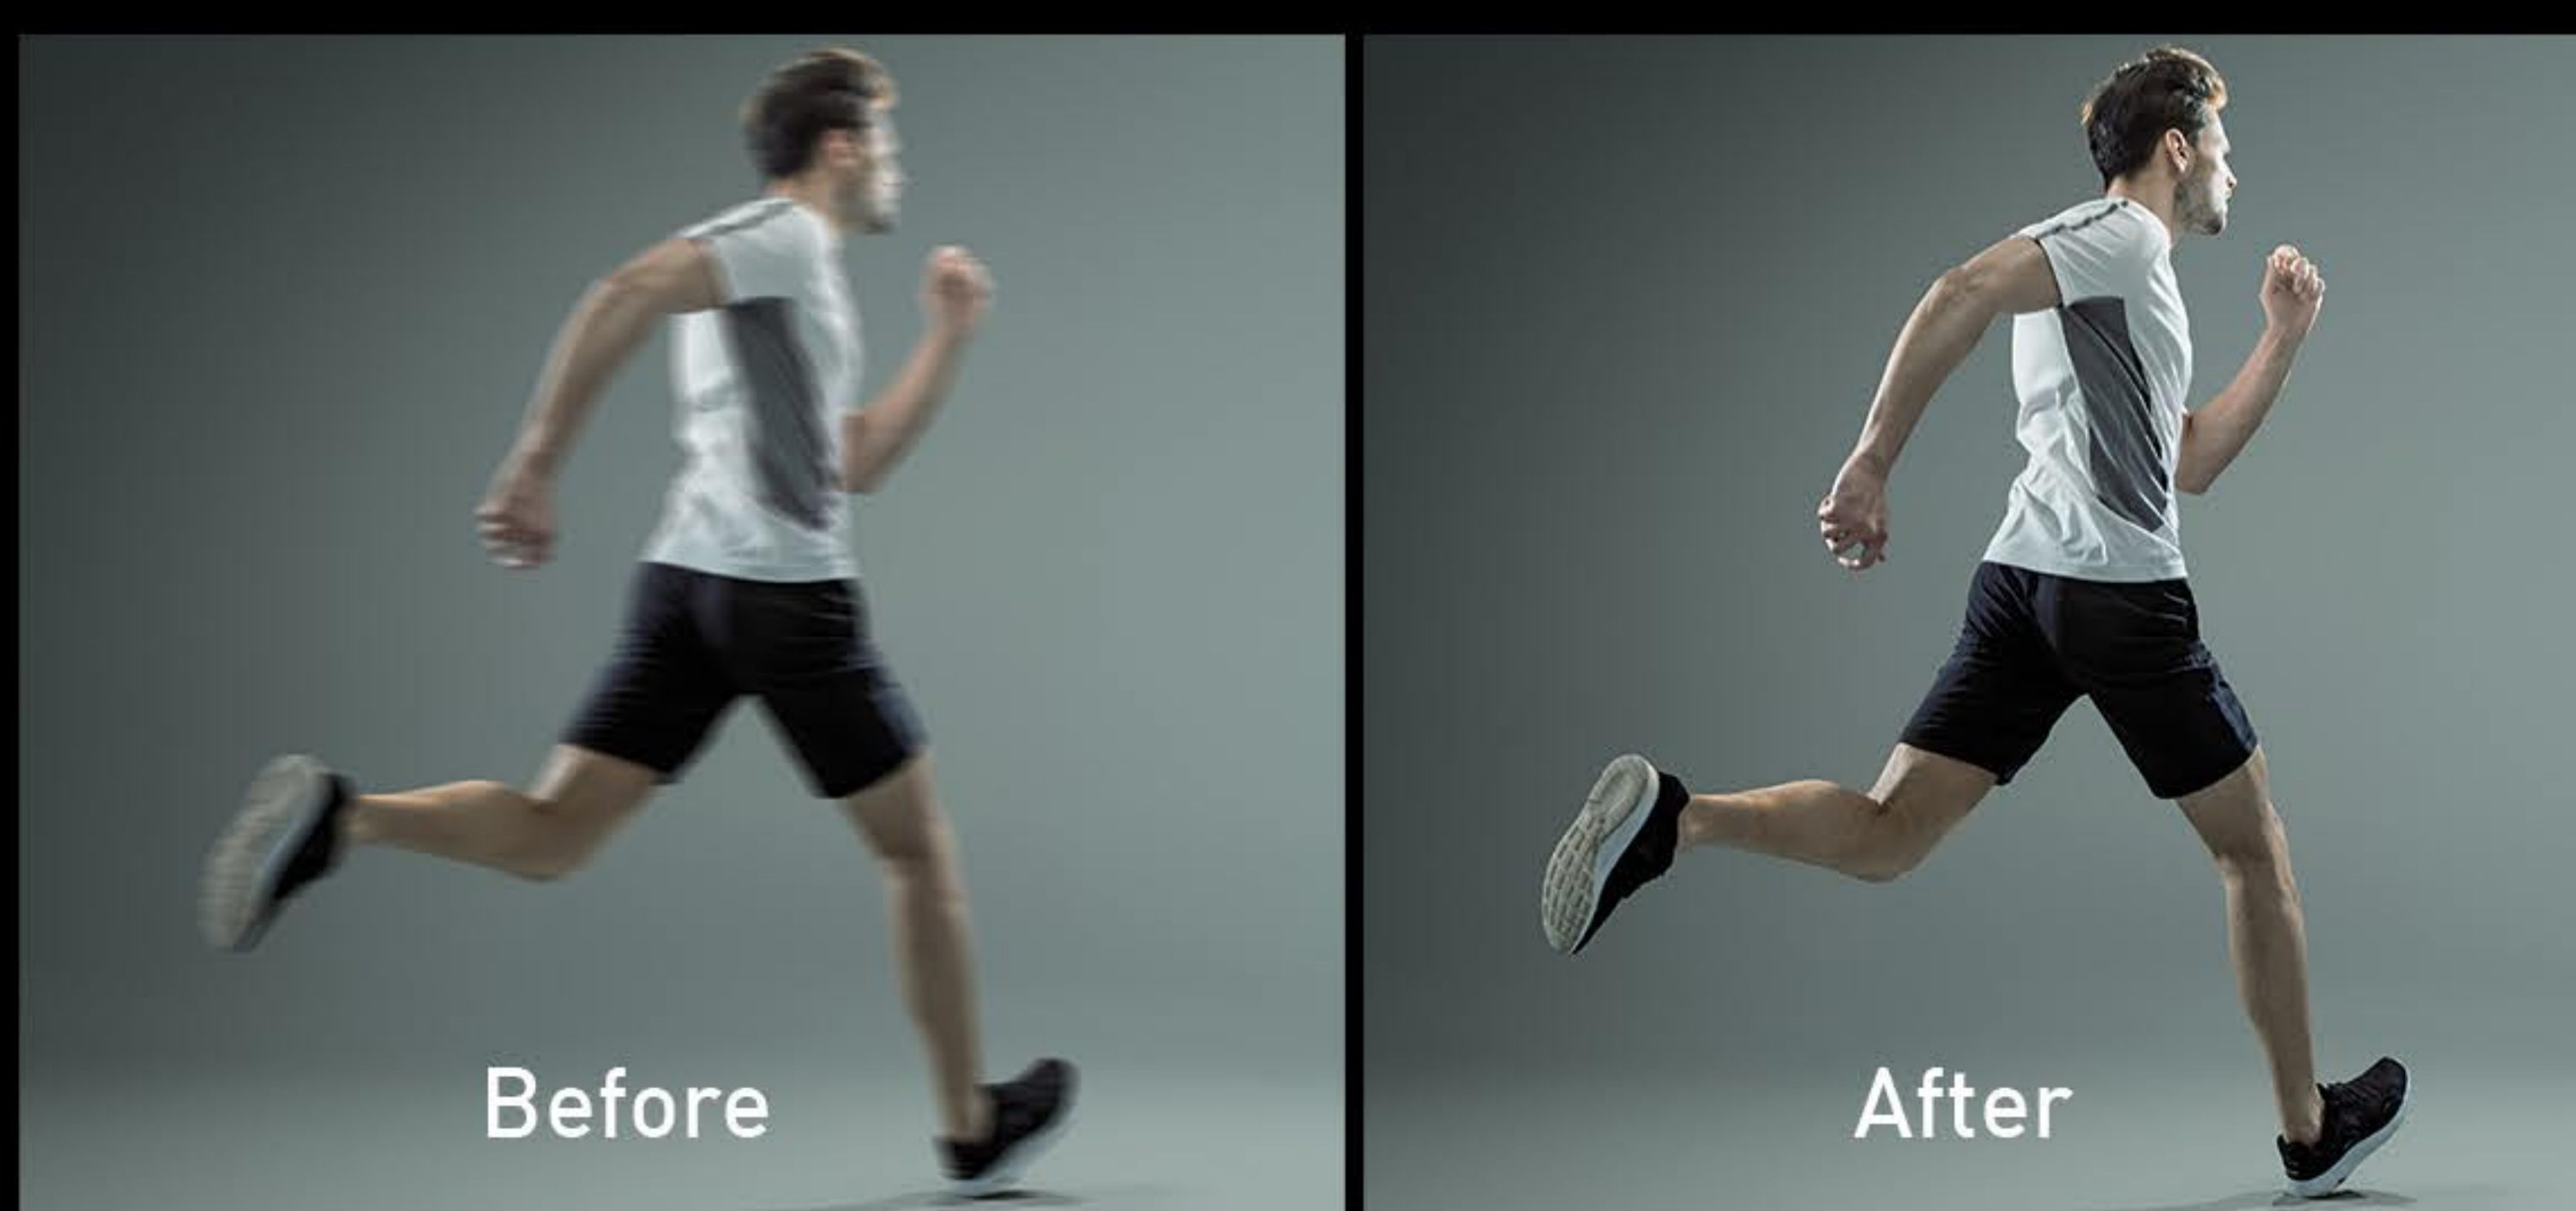

MOTION ESTIMATION MOTION COMPENSATION

The processor predicts the frame in between frames to create a smooth viewing effect in fast-paced scenes.