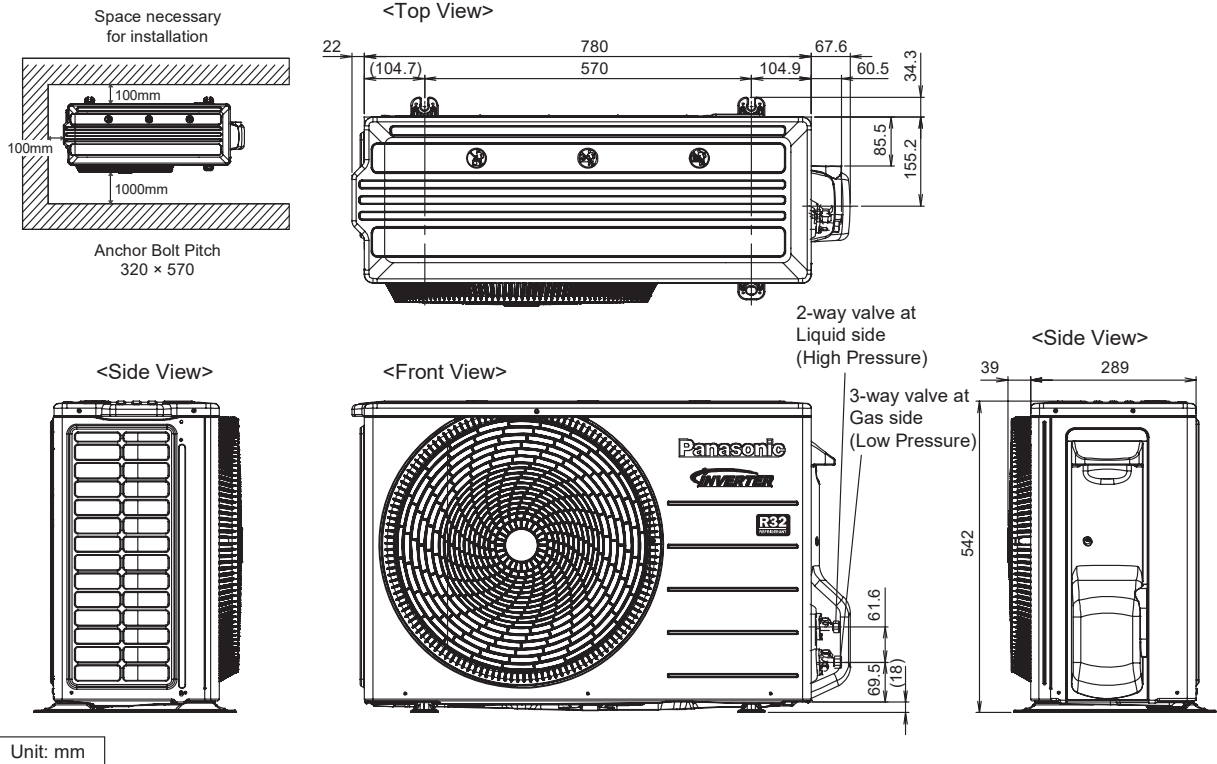

2 Outdoor Unit

2.1 CU-VU9UKH-8 / CU-VU12UKH-8