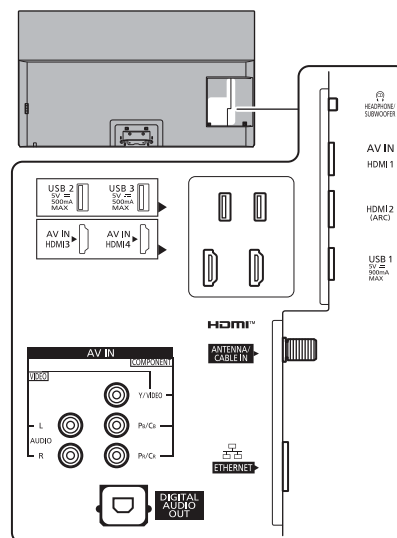

## SPECIFICATIONS

Dimensions (W x H x D)	48.4" (1,228 mm) x 30.9" (783 mm) x 12.3" (310 mm) (With Pedestal)
	48.4" (1,228 mm) x 28.1" (713 mm) x 2.5" (62 mm) (TV only)
Mass	62.9 lb. (28.5 kg) (With Pedestal) 48.5 lb. (22.0 kg) (TV only)

## DIMENSIONS

## JACKS

**Note:**

To make sure that the OLED TV fits the cabinet properly when a high degree of precision is required, we recommend that you use the OLED TV itself to make the necessary cabinet measurements. Panasonic cannot be responsible for inaccuracies in cabinet design or manufacture.