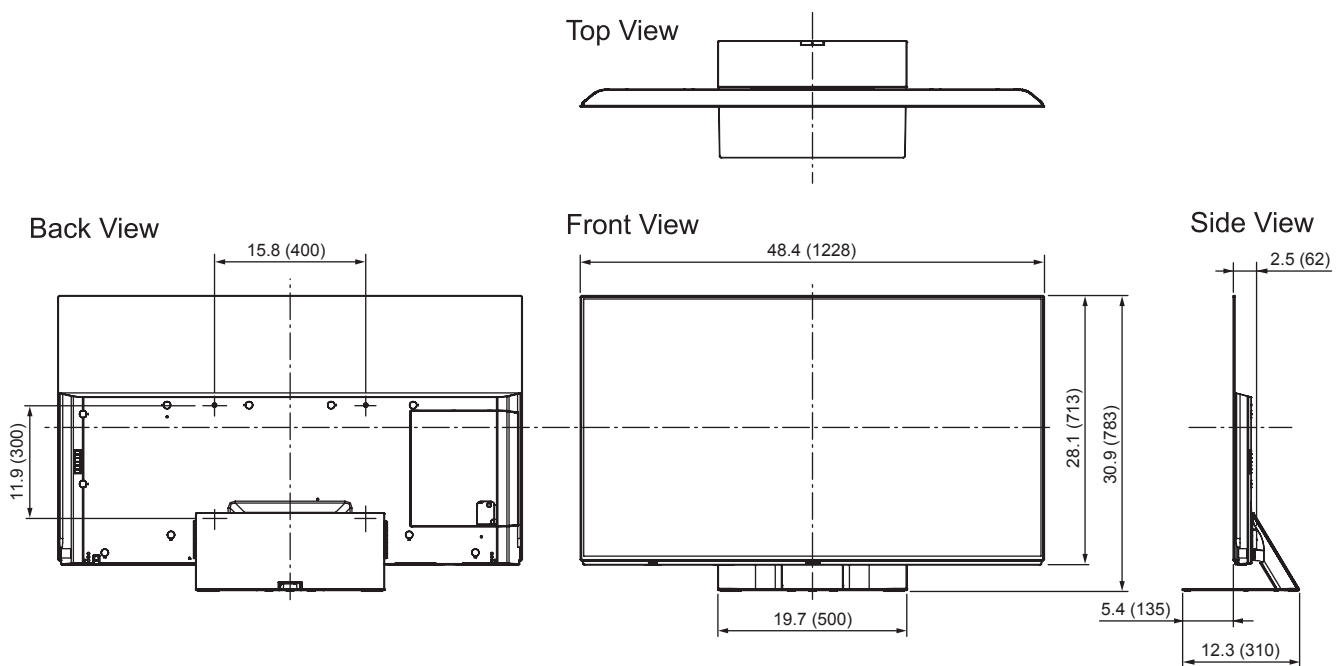

## SPECIFICATIONS

Dimensions (W x H x D)	48.4" (1,228 mm) x 30.9" (783 mm) x 12.3" (310 mm) (With Pedestal)
	48.4" (1,228 mm) x 28.1" (713 mm) x 2.5" (62 mm) (TV only)
Mass	62.9 lb. (28.5 kg) (With Pedestal) 48.5 lb. (22.0 kg) (TV only)

## DIMENSIONS