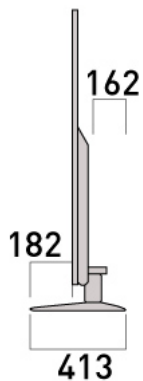

Product Dimensions (mm)

Model No.

TH-75EX780A

TOP VIEW

SIDE VIEW

FRONT VIEW