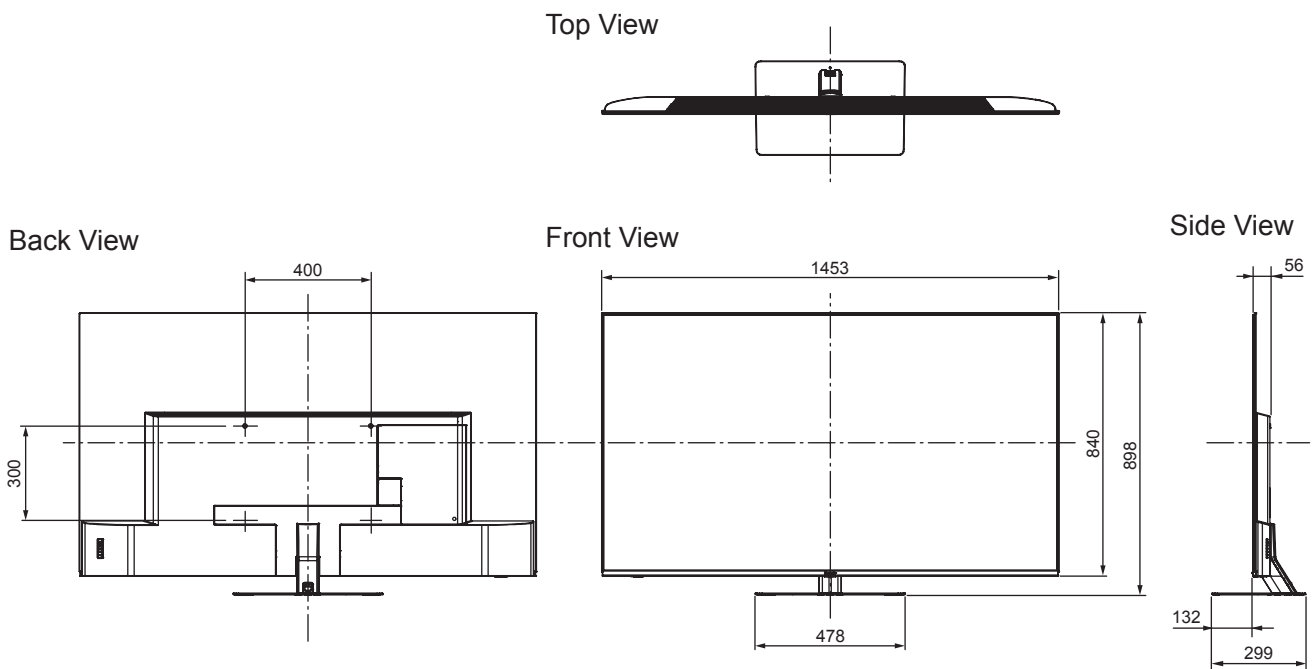

SPECIFICATIONS

Dimensions (W x H x D)	1 453 mm x 898 mm x 299 mm (With Pedestal)
	1 453 mm x 840 mm x 56 mm (TV only)
Mass	42.5 kg (With Pedestal) 37.0 kg (TV only)

DIMENSIONS

JACKS

Note:
To make sure that the LED TV fits the cabinet properly when a high degree of precision is required, we recommend that you use the LED TV itself to make the necessary cabinet measurements. Panasonic cannot be responsible for inaccuracies in cabinet design or manufacture.

Specifications are subject to change without notice.
Non-metric weights and measurements are approximate.