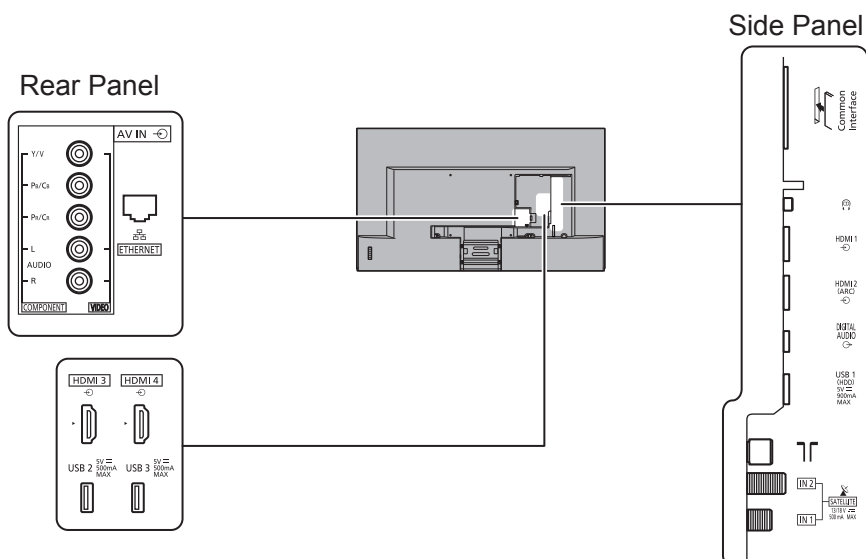

SPECIFICATIONS

Dimensions (W x H x D)	1 453 mm x 898 mm x 299 mm (With Pedestal)
	1 453 mm x 840 mm x 56 mm (TV only)
Mass	42.5 kg (With Pedestal) 37.0 kg (TV only)

DIMENSIONS

JACKS

Note:
To make sure that the LED TV fits the cabinet properly when a high degree of precision is required, we recommend that you use the LED TV itself to make the necessary cabinet measurements. Panasonic cannot be responsible for inaccuracies in cabinet design or manufacture.