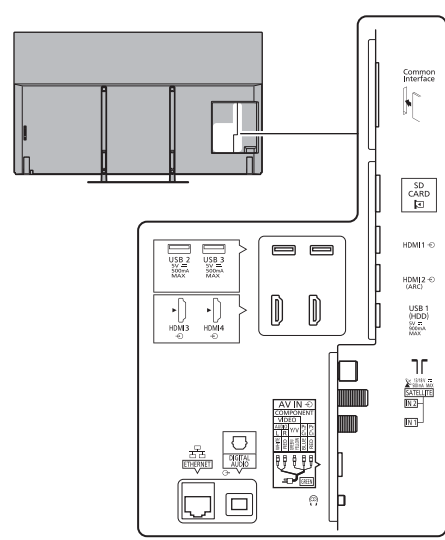

SPECIFICATIONS

Dimensions (W x H x D)	1 453 mm x 889 mm x 275 mm (With Pedestal)
	1 453 mm x 839 mm x 48 mm (TV only)
Mass	30.0 kg (With Pedestal)
	23.0 kg (TV only)

DIMENSIONS

JACKS

Note:
To make sure that the OLED TV fits the cabinet properly when a high degree of precision is required, we recommend that you use the OLED TV itself to make the necessary cabinet measurements. Panasonic cannot be responsible for inaccuracies in cabinet design or manufacture.