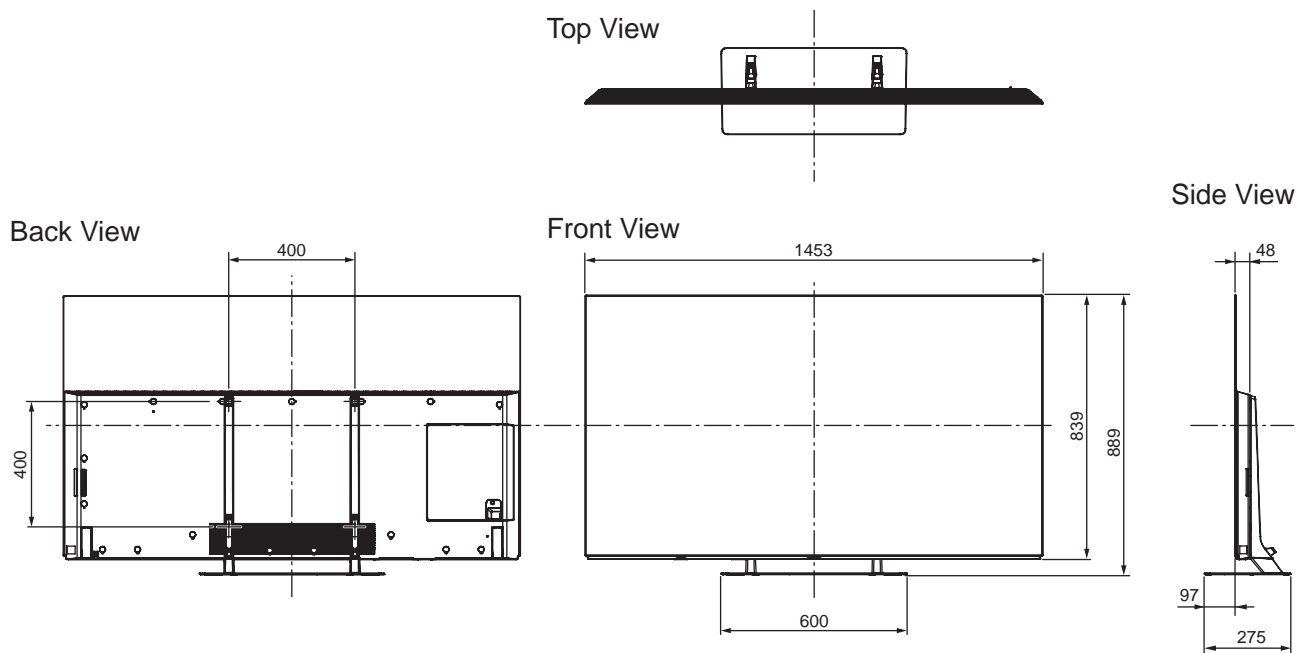

SPECIFICATIONS

Dimensions (W x H x D)	1 453 mm x 889 mm x 275 mm (With Pedestal)
	1 453 mm x 839 mm x 48 mm (TV only)
Mass	30.0 kg (With Pedestal)
	23.0 kg (TV only)

DIMENSIONS

JACKS

Note:
To make sure that the OLED TV fits the cabinet properly when a high degree of precision is required, we recommend that you use the OLED TV itself to make the necessary cabinet measurements. Panasonic cannot be responsible for inaccuracies in cabinet design or manufacture.

Specifications are subject to change without notice. Non-metric weights and measurements are approximate.