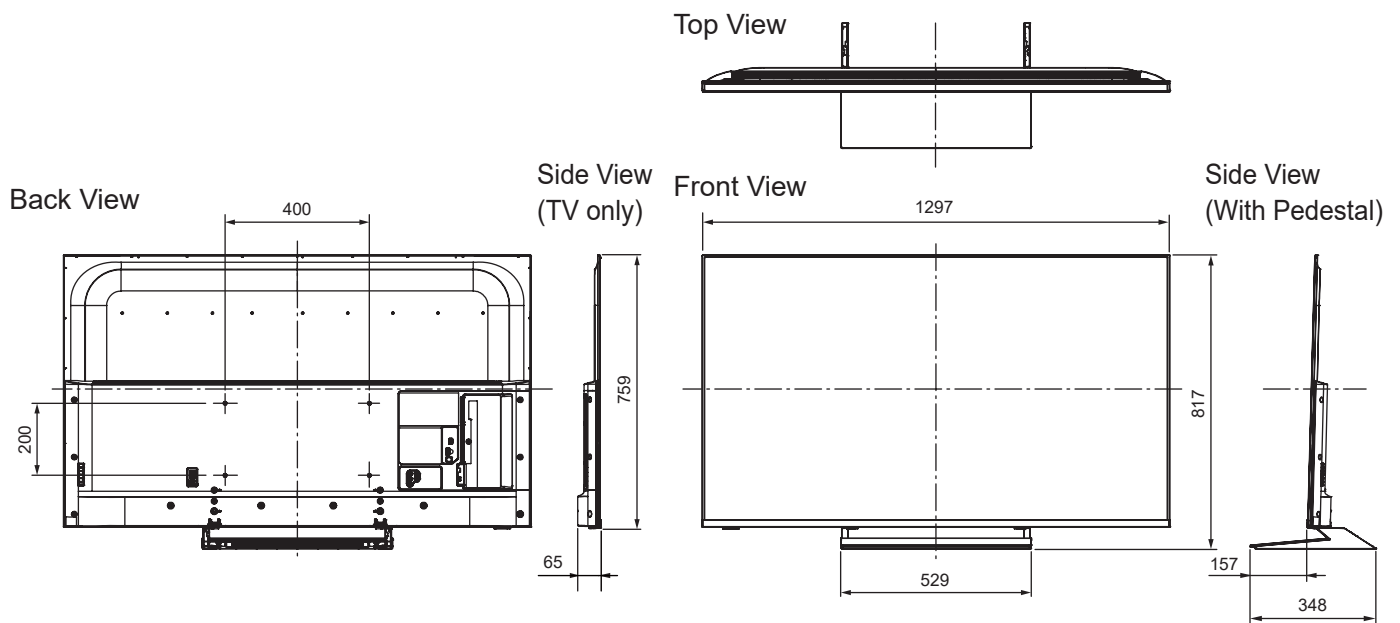

**SPECIFICATIONS**

Dimensions (W x H x D)	1 297 mm x 817 mm x 348 mm (With Pedestal)
	1 297 mm x 759 mm x 65 mm (TV only)
Mass	23.0 kg (With Pedestal)
	20.5 kg (TV only)

**DIMENSIONS**

**JACKS**

**Note:**  
To make sure that the LED TV fits the cabinet properly when a high degree of precision is required, we recommend that you use the LED TV itself to make the necessary cabinet measurements. Panasonic cannot be responsible for inaccuracies in cabinet design or manufacture.

Specifications are subject to change without notice. Non-metric weights and measurements are approximate.