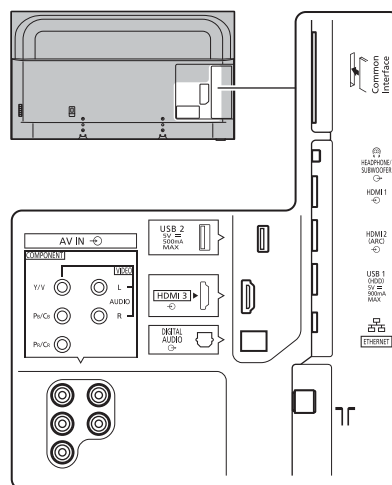

**SPECIFICATIONS**

Dimensions (W x H x D)	1 297 mm x 817 mm x 348 mm (With Pedestal)
	1 297 mm x 759 mm x 65 mm (TV only)
Mass	23.0 kg (With Pedestal)
	20.5 kg (TV only)

**DIMENSIONS**

**JACKS**

**Note:**  
To make sure that the LED TV fits the cabinet properly when a high degree of precision is required, we recommend that you use the LED TV itself to make the necessary cabinet measurements. Panasonic cannot be responsible for inaccuracies in cabinet design or manufacture.

Specifications are subject to change without notice. Non-metric weights and measurements are approximate.