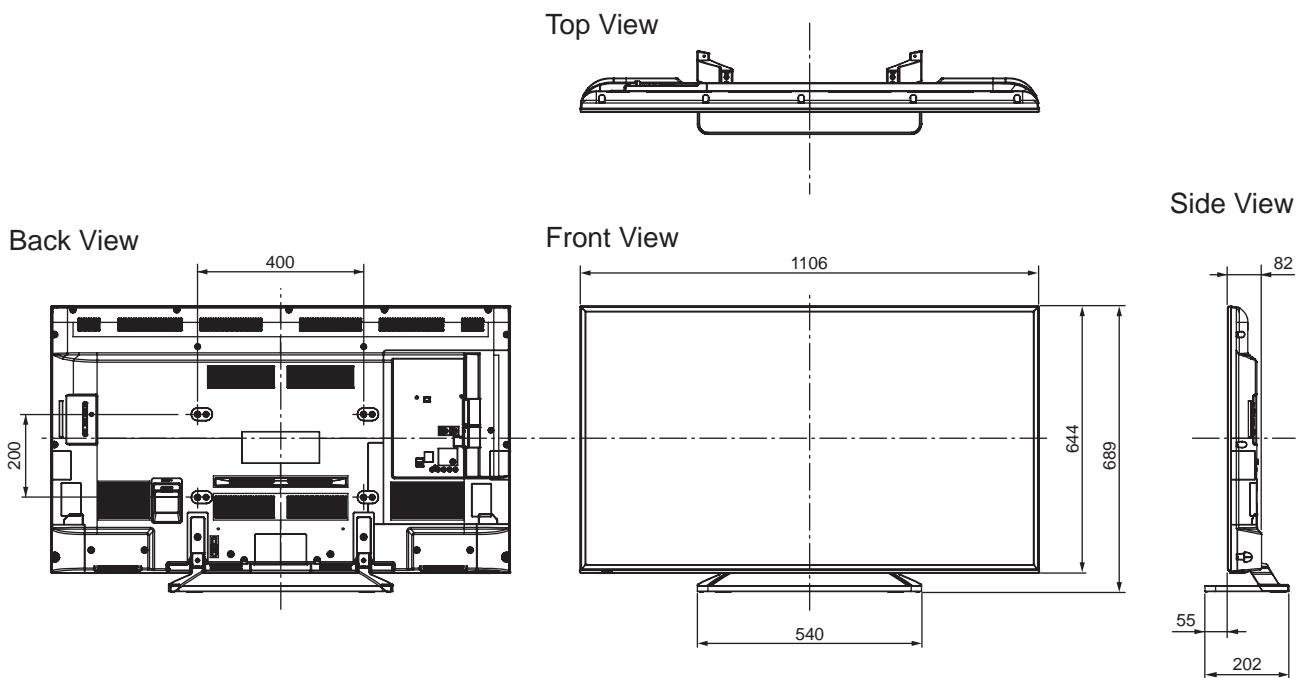

**SPECIFICATIONS**

Dimensions (W x H x D)	1 106 mm x 689 mm x 202 mm (With Pedestal)
	1 106 mm x 644 mm x 82 mm (TV only)
Mass	14.5 kg (With Pedestal) 13.0 kg (TV only)

**DIMENSIONS**

**JACKS**

**Note:**  
To make sure that the LED TV fits the cabinet properly when a high degree of precision is required, we recommend that you use the LED TV itself to make the necessary cabinet measurements. Panasonic cannot be responsible for inaccuracies in cabinet design or manufacture.

Specifications are subject to change without notice.  
Non-metric weights and measurements are approximate.