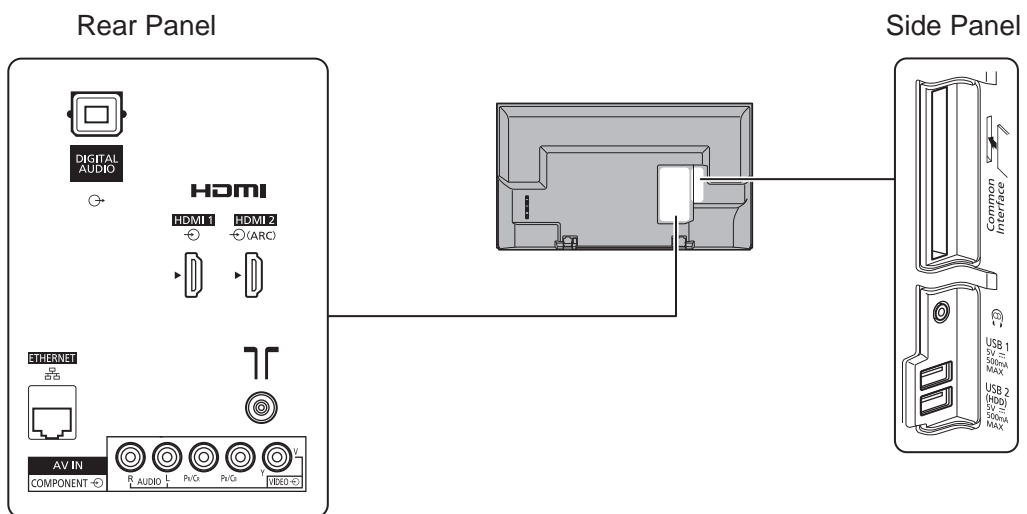

**SPECIFICATIONS**

Dimensions (W x H x D)	1 106 mm x 689 mm x 202 mm (With Pedestal)
	1 106 mm x 644 mm x 82 mm (TV only)
Mass	14.5 kg (With Pedestal) 13.0 kg (TV only)

**DIMENSIONS**

**JACKS**

**Note:**  
To make sure that the LED TV fits the cabinet properly when a high degree of precision is required, we recommend that you use the LED TV itself to make the necessary cabinet measurements. Panasonic cannot be responsible for inaccuracies in cabinet design or manufacture.