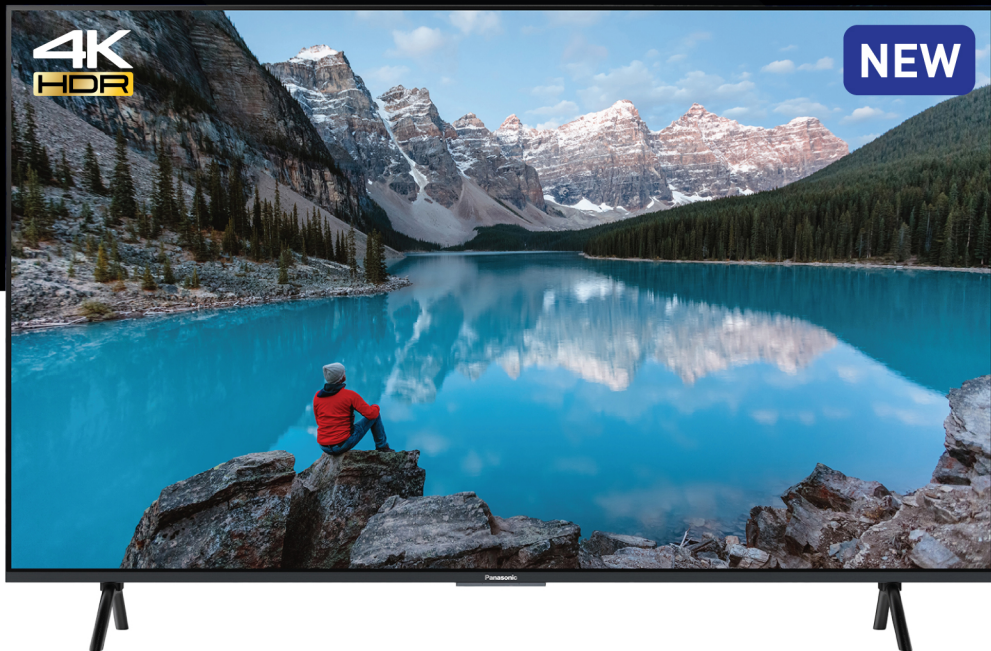

MX800 SERIES

Google TV

Ok Google

6 HEXA CHROMA DRIVE

Beautiful & accurate color
Recreates colors authentically, letting you enjoy movies as directors intended.