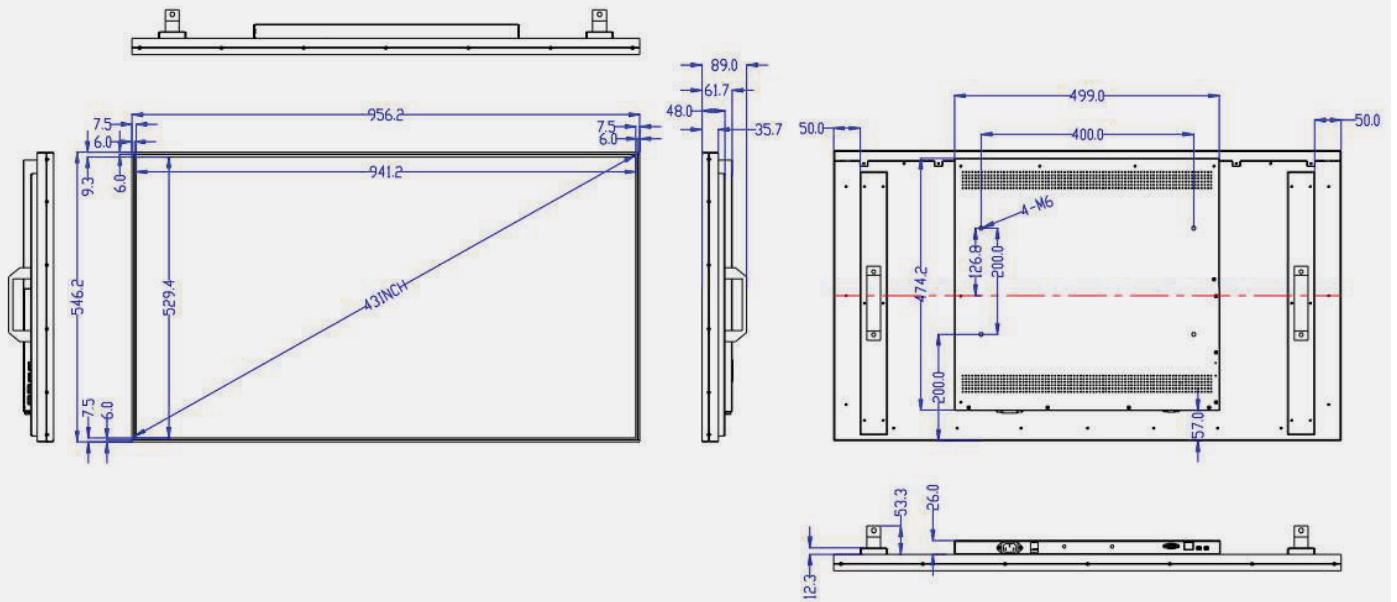

SR Series - 24/7 Digital Signage with RS232 Control

SR43AA 43"