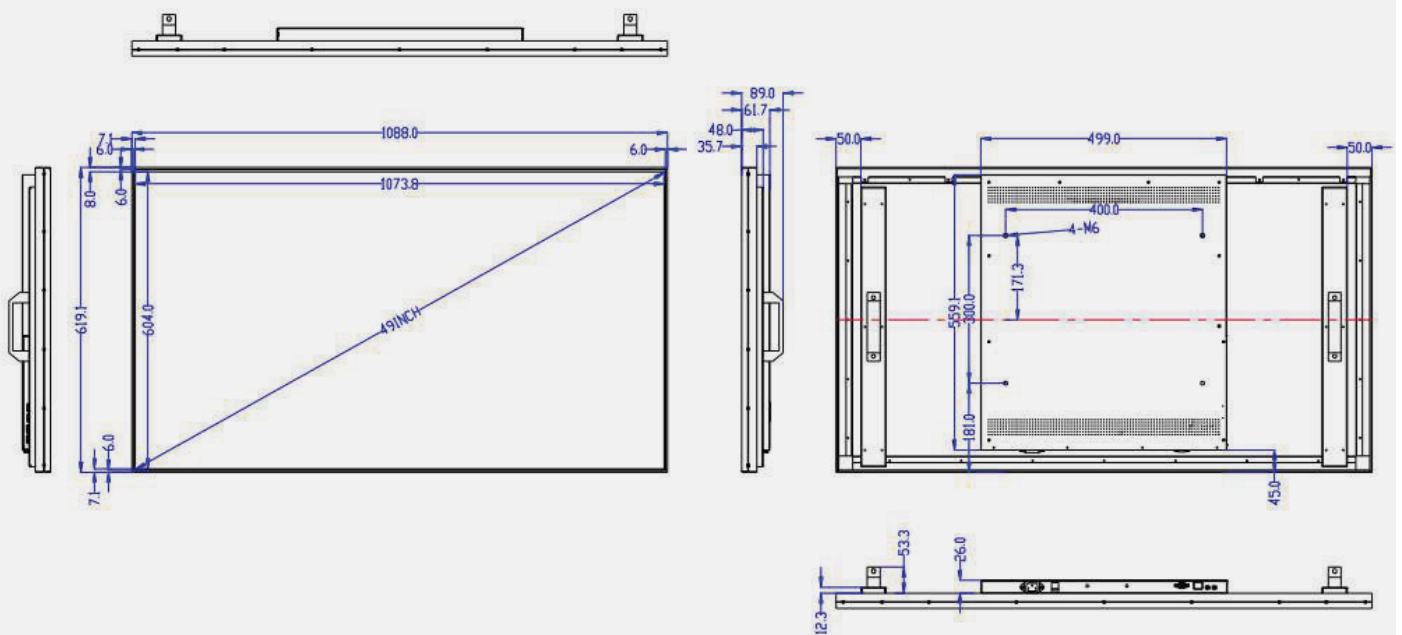

SR55AA 55"

SR49AA 49"