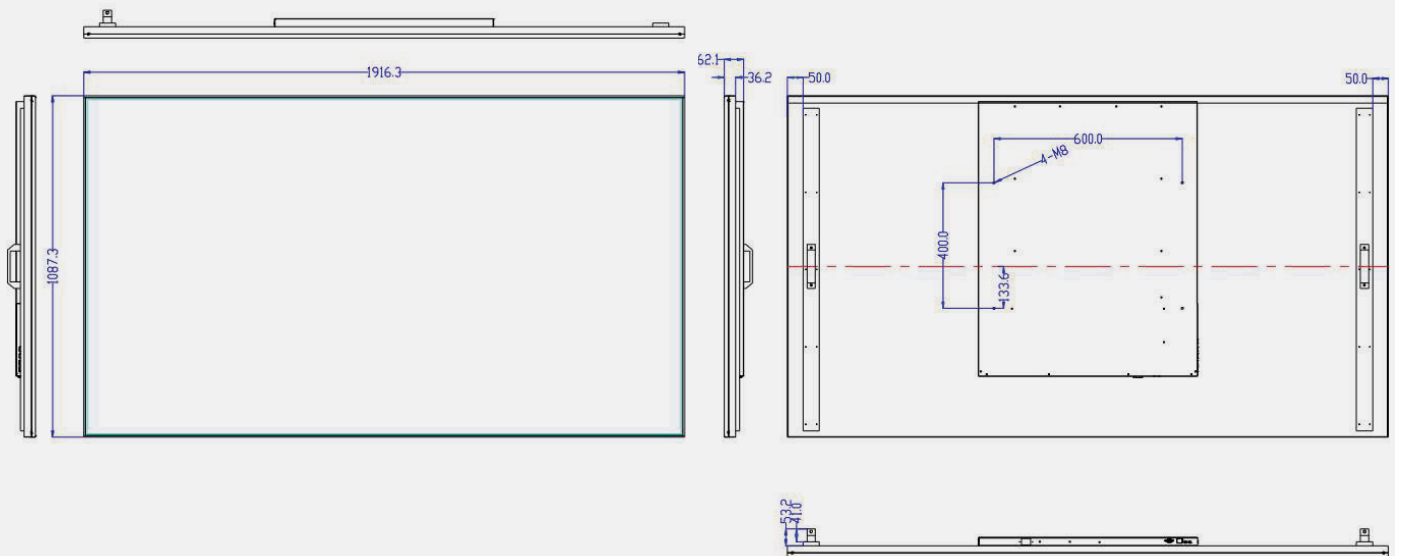

SR86AA 86"

Please note: Design and specifications are subject to change without prior notice.