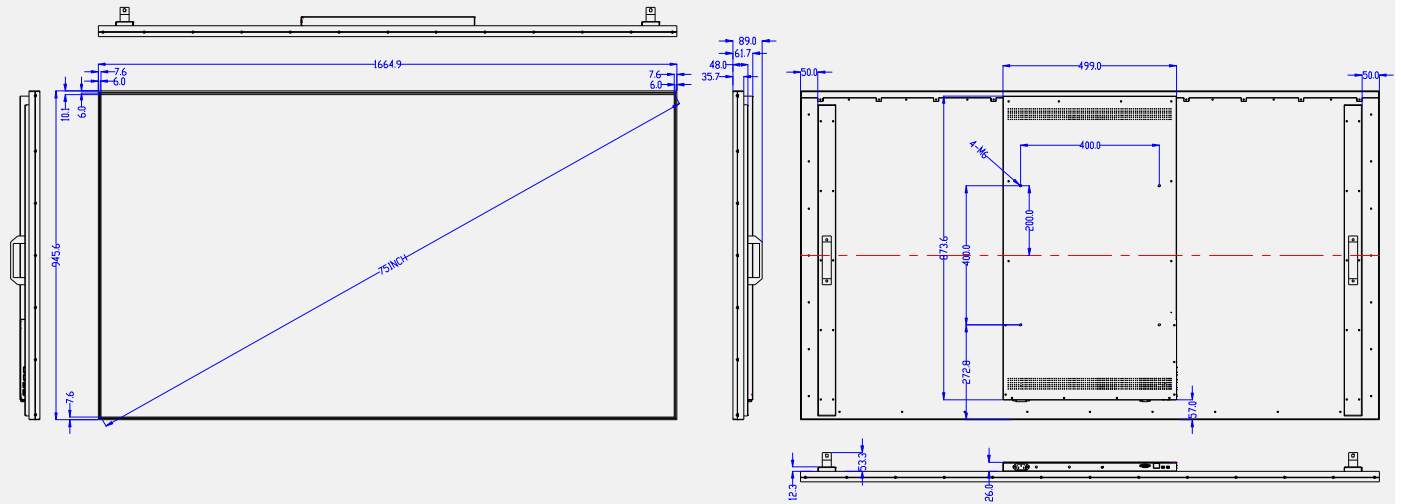

SR Series - 24/7 Digital Signage with RS232 Control