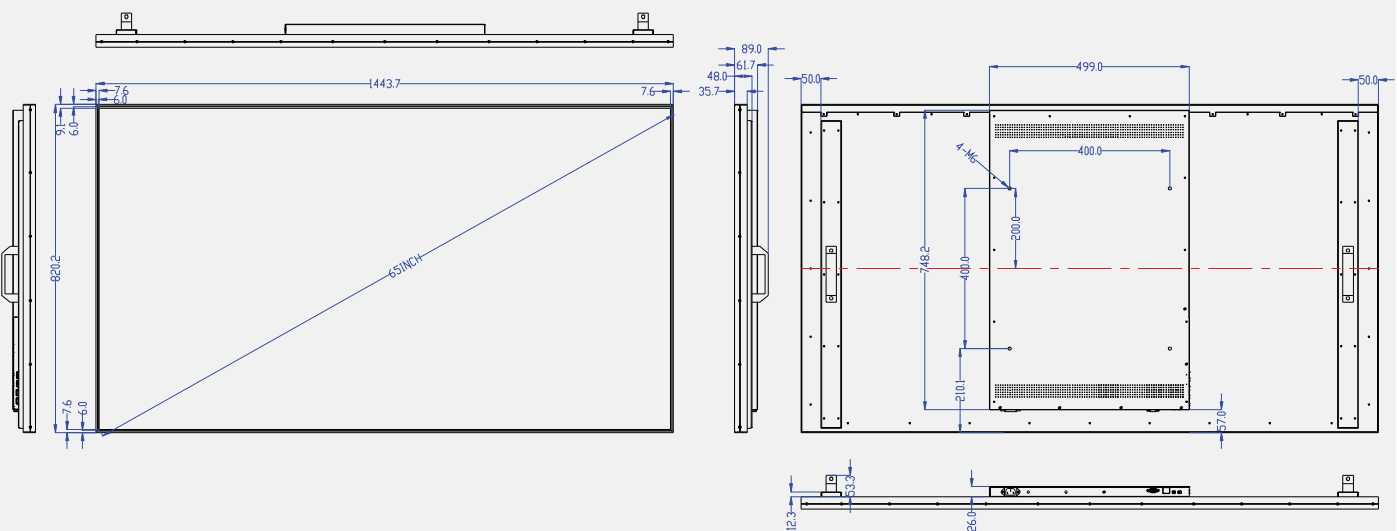

SR75AA 75"

SR65AA 65"