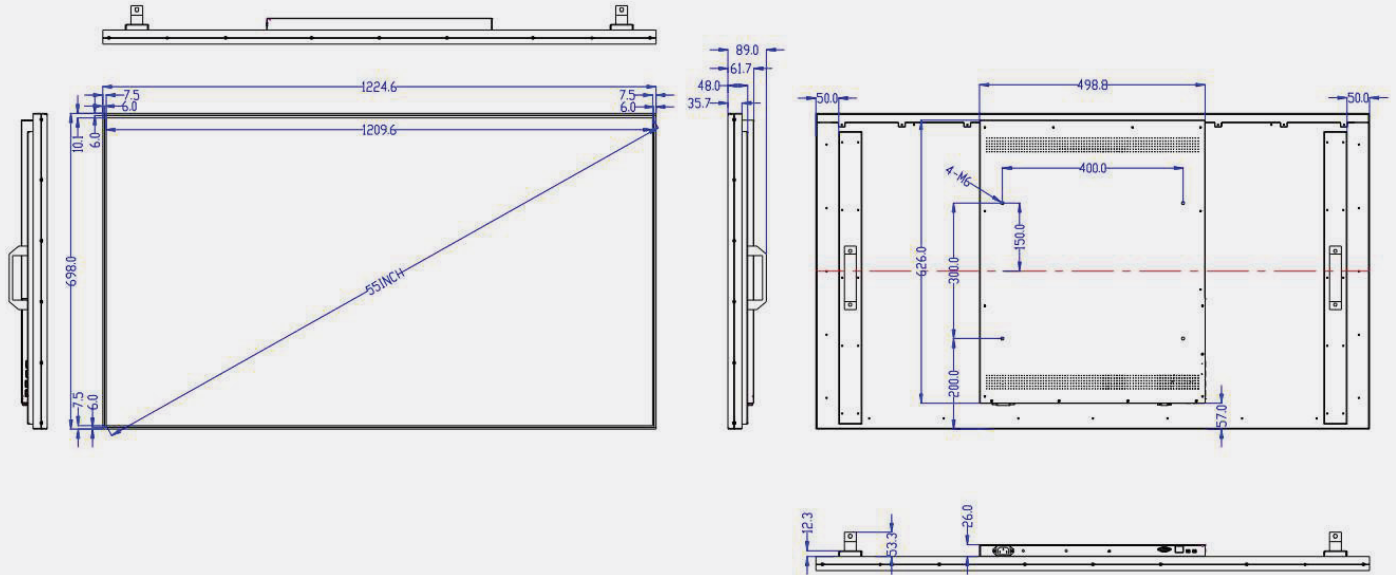

SR Series - 24/7 Digital Signage with RS232 Control