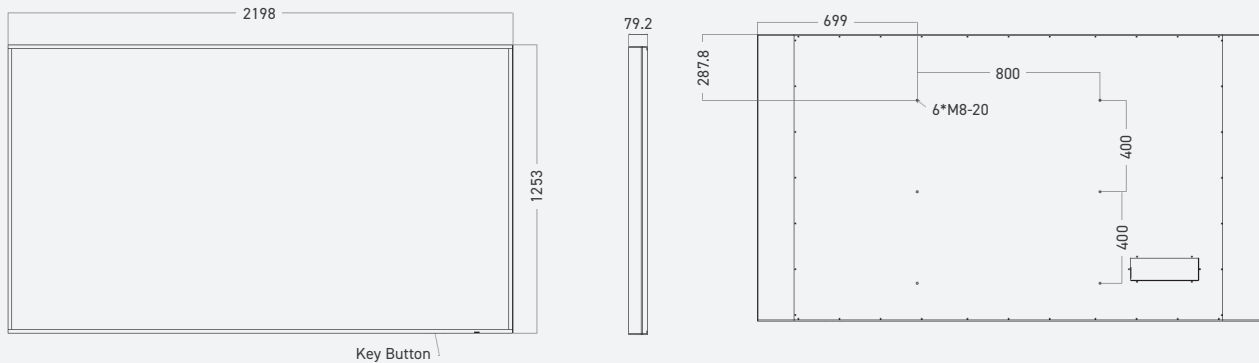

GM Series - Giant Screen with RS232 Control

GM98A-M 98"