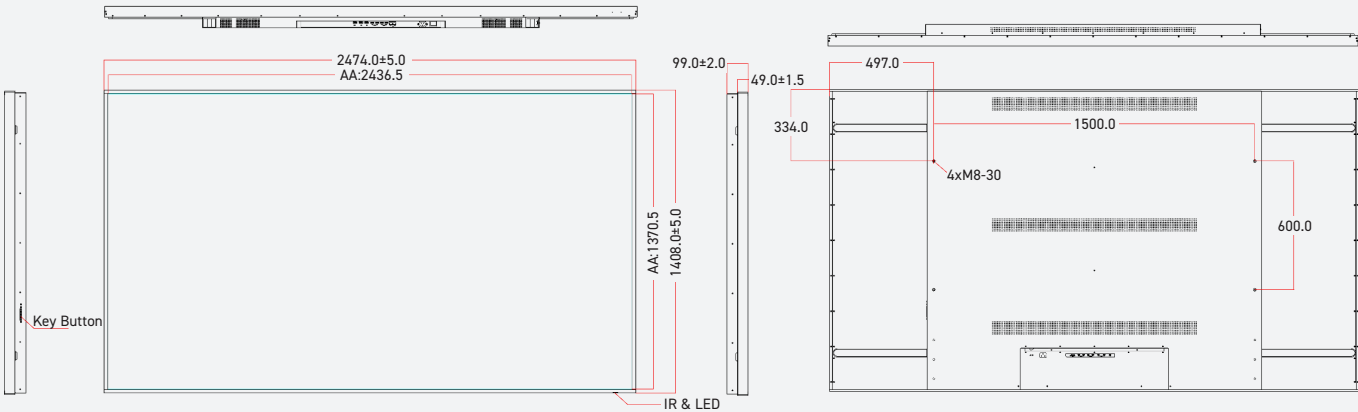

## Specifications

Model	GM98A-M	GM110B-M
<b>Display</b>		
Screen Size (Diagonal)	98"	110"
Native Resolution	3840 × 2160	3840 × 2160
Refresh Rate	60Hz	120Hz
Color Depth	1.07G (8Bit+FRC)	1.07G (8Bit+Hi FRC)
Aspect Ratio	16:9	16:9
Brightness	500 cd/m <sup>2</sup>	500 cd/m <sup>2</sup>
Pixel Pitch	0.562x0.562mm	-
Display Area	2158.85(H) x 1214.35(V) mm	2436.48 (H) x 1370.52(V) mm
Contrast	1300:1	1200:1
View Angle	178°(H) / 178°(V)	178°(H) / 178°(V)
Life Time (Light Source)	50,000 Hrs	50,000 Hrs
Operation Time (Hr/Day)	24/7	24/7
<b>Interface</b>		
O/S	Monitor	Monitor
<b>Interface</b>		
A/V Input	HDMI × 4 (1.4 × 2, 2.0 × 2) / DP × 2 (1.2 × 2)	HDMI × 4 (1.4 × 2, 2.0 × 2) / DP × 2 (1.2 × 2)
A/V Output	DP × 1 (1.2)	DP × 1 (1.2)
External Control	RS232 × 2 (RJ45, Daisy Chain)	RS232 × 2 (RJ45, Daisy Chain)
USB	-	-
Networks	LAN × 2	LAN × 2
Built-In Speaker	15W x 2 (6Ω)	10W × 2 (8Ω)
<b>Power</b>		
Power supply	AC 100-240V 50/60Hz	AC 100-240V 50/60Hz
Power Consumption (Typ.)	≤ 600 W	≤ 500 W
Power Consumption (Standby)	≤ 0.5 W	≤ 0.5 W
<b>Environment</b>		
Operation Temperature	0°C-40°C	0°C-40°C
Operation Humidity	10%-80% RH	10%-80% RH
<b>Physical</b>		
Bezel	17 mm (Even Bezel)	17 mm (Even Bezel)
Body Dimension	2198 (W) × 1253 (H) × 79.2 (D) mm	2474 (W) × 1408 (H) × 90 (D) mm
Set Weight	80 Kg	80 Kg
Package Dimension	2450 (W) × 1590 (H) × 500 (D) mm	2680 (W) × 1730 (H) × 320 (D) mm
Package Weight	103 Kg	110 Kg
Wall hanging screws	M8	M8, 30
VESA Mounting	800 × 800	1500 × 600 mm
Mounted Bracket Included	Yes	Yes

## GM Series - Giant Screen with RS232 Control

GM98A-M 98"

GM110B-M 110"

\*Stand is not provided as default