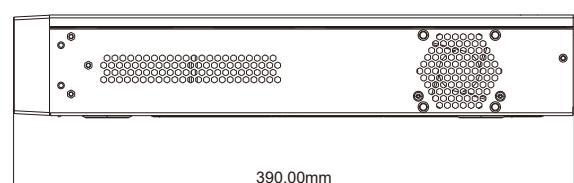

Dimensions