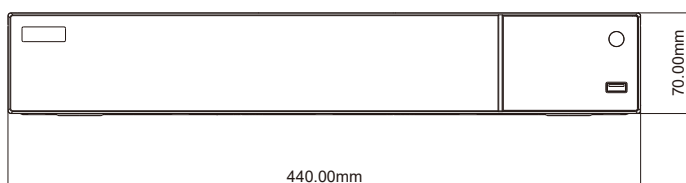

Dimensions