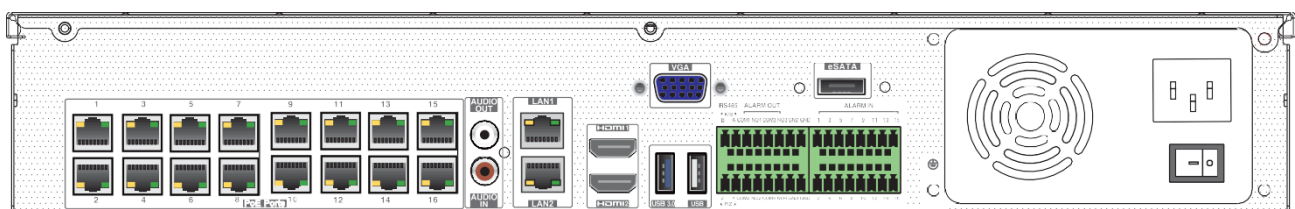

32CH Network Video Recorder, 16PoE ports

The Panasonic network video recorder supports up to 32 input channels, ensuring high-definition recording on each channel through advanced SOC techniques. The recorder is equipped with 4 HDD interfaces for high storage capacity. This NVR supports 16-channel IP PoE inputs, allowing simultaneous playback on all 16 channels with 4K high-definition display capability. It meets diverse security requirements for homes, shops, and offices, ensuring customer safety.

Key Features

- Support 32CH 12MP/9MP/8MP/6MP/5MP/4MP/3MP/1080P/960P/720P/960H/D1/CIF IP inputs.
- H.265S/H.265+/H.265/H.264 coding
- Intuitive and user-friendly Graphic User Interface (GUI), Windows style operation by mouse
- Multi-mode recording: Manual/timed/motion/sensor/AI recording
- Playback: 16 CH simultaneous playback
- Search: Time slice, time, event, tag and smart search
- Support face detection and comparison
- Support multiple VCA (Video Content Analytics) events, such as region intrusion, tripwire, etc.
- Express and flexible backup via USB, network.
- Preview, record, playback, backup and remote access are supported
- DHCP, DDNS, PPPoE network protocol, etc.
- Compatible with third-party IP cameras.
- Remote control via Web Client or CMS: Preview, playback, backup, PTZ and configuration
- Support 16CH PoE IPC direct connection to NVR via PoE ports
- Multi-user online simultaneously
- Authorization management, log view and device status view
- 4K output, true high resolution display
- Support PTZ preset and auto cruise, up to 255 presets and 8 cruises
- Remote monitoring through mobile application (iOS and Android)

Dimensions

Rear Panel