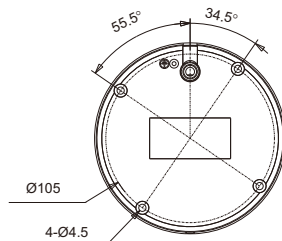

Appearance

Optional Accessories

Mount Bracket