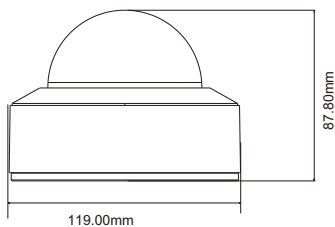

Appearance

Optional Accessories

Mount Bracket