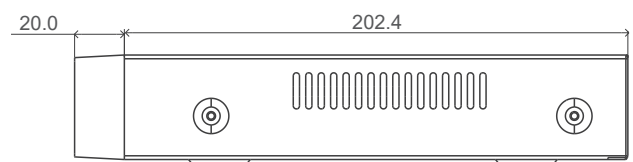

Dimensions

Rear Panel

Specifications

System	OS	Embedded Linux
Video	IP Video Input	8CH
	Resolution	6MP/5MP/4MP/3MP/1080P/960P/720P/D1/CIF
	Network Bandwidth	64Mbps/64Mbps (incoming/outgoing) When the AI function of the IPC is enabled, the actual incoming bandwidth (max. bitrate) is more than the set value in the NVR.
	Output	HDMI×1:1920×1080/1280×1024/1024×768 VGA×1:1920×1080/1280×1024/1024×768 VGA and HDMI1 output the same video source
	Multi-screen Display	1/4/6/8/9
	Compression	H.264/H.265/H.265+/H.265S
Audio	Network input	8CH IPC audio input
	Compression	G.711(U/A)
Record	Resolution	6MP/5MP/4MP/3MP/1080P/1280x1024/960P/720P/D1/CIF
	Frame Rate	NTSC: 30fps; PAL: 25fps
Playback	Simultaneous Playback	Max.8CH
	Search	Time slice/time/event/tag/smart search
	Function	Play, pause, FF, Rewind, digital zoom, previous frame, next frame, etc.
Decoding Capability	Live View	1CH 6MP/4CH1080P
	Playback	1CH 6MP/4CH1080P
Alarm	Mode	Manual, sensor, motion, exception, smart events, etc.
	Triggering	Record, snapshot, preset, e-mail, etc.
Network	Protocol	TCP / IP, HTTP, HTTPS, 802.1, DHCP, DDNS, RTP, RTSP, RTCP, NTP, UPnP, SMTP, IPv6, IPv4, UDP, WebSocket, PPPoE, SNMP, IGMP, ONVIF, etc.
	Interface	RJ45 100Mbps×1
	Client Connection	Max. 64 users access
PoE	PoE Port	RJ 45 100Mbps×8
	Standard	IEEE802.3AF
	Output Power	≤ 72W
Mobile Device	OS	iOS, Andriod
Storage	HDD Interface	SATAx1, max 10TB (HDD are not included)
Port	USB	USB2.0×2
Others	Power Adapter(Supplied with the package)	DC48V/1.8A
	Consumption	≤50W (without HDD and PoE power supply)
	Dimensions in mm	255×222×42 (W×D×H)
	Certificate	EMC: CE/EN 55032:2015+A11:2020, EN IEC 61000-3-2:2019+A1:2021 EN 61000-3-3:2013+A1:2019+A2:2021, EN 55035:2017+A11:2020 Safety: IEC 62368-1:2020+A11:2020 RoHS:2011/65/EU
	Environmental Protection	Complies with directive EU RoHS, WEEE(2012/19/EU), Directive 94/62/EC and REACH (EC1907/2006)
	Working Environment	-10~50°C; Humidity: 10%~90%