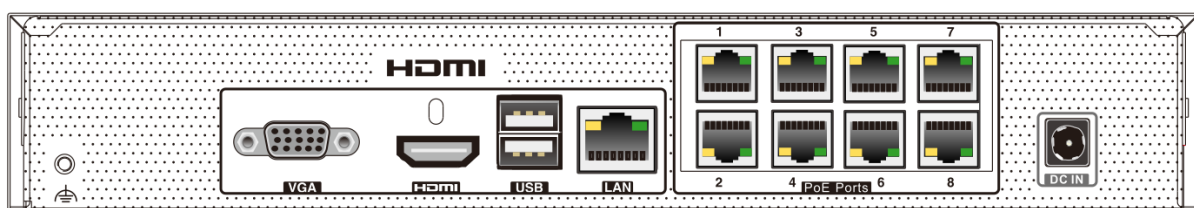

Dimensions

Rear Panel

Specifications

System	OS	Embedded Linux
Video	IP Video Input	8CH
	Resolution	6MP/5MP/4MP/3MP/1080P/960P/720P/D1/CIF
	Network Bandwidth	64Mbps/64Mbps (incoming/outgoing) When the AI function of the IPC is enabled, the actual incoming bandwidth (max. bitrate) is more than the set value in the NVR.
	Output	HDMI×1:1920×1080/1280×1024/1024×768 VGA×1:1920×1080/1280×1024/1024×768 VGA and HDMI1 output the same video source
	Multi-screen Display	1/4/6/8/9
	Compression	H.264/H.265/H.265+/H.265S
Audio	Network input	8CH IPC audio input
	Compression	G.711(U/A)
Record	Resolution	6MP/5MP/4MP/3MP/1080P/1280x1024/960P/720P/D1/CIF
	Frame Rate	NTSC: 30fps; PAL: 25fps
Playback	Simultaneous Playback	Max.8CH
	Search	Time slice/time/event/tag/smart search
	Function	Play, pause, FF, Rewind, digital zoom, previous frame, next frame, etc.
Decoding Capability	Live View	1CH 6MP/4CH1080P
	Playback	1CH 6MP/4CH1080P
Alarm	Mode	Manual, sensor, motion, exception, smart events, etc.
	Triggering	Record, snapshot, preset, e-mail, etc.
Network	Protocol	TCP / IP, HTTP, HTTPS, 802.1, DHCP, DDNS, RTP, RTSP, RTCP, NTP, UPnP, SMTP, IPv6, IPv4, UDP, WebSocket, PPPoE, SNMP, IGMP, ONVIF, etc.
	Interface	RJ45 100Mbps×1
	Client Connection	Max. 64 users access
PoE	PoE Port	RJ 45 100Mbps×8
	Standard	IEEE802.3AF
	Output Power	≤ 72W
Mobile Device	OS	iOS, Andriod
Storage	HDD Interface	SATAx1, max 10TB (HDD are not included)
Port	USB	USB2.0×2
Others	Power Adapter(Supplied with the package)	DC48V/1.8A
	Consumption	≤50W (without HDD and PoE power supply)
	Dimensions in mm	255×222×42 (W×D×H)
	Certificate	EMC: CE/EN 55032:2015+A11:2020, EN IEC 61000-3-2:2019+A1:2021 EN 61000-3-3:2013+A1:2019+A2:2021, EN 55035:2017+A11:2020 Safety: IEC 62368-1:2020+A11:2020 RoHS:2011/65/EU
	Environmental Protection	Complies with directive EU RoHS, WEEE(2012/19/EU), Directive 94/62/EC and REACH (EC1907/2006)
	Working Environment	-10~50°C; Humidity: 10%~90%