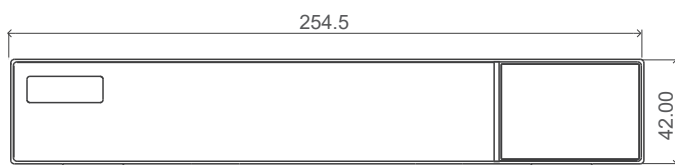

Dimensions

Rear Panel

Specifications

System	OS	Embedded Linux
Video	IP Video Input	8CH
	Resolution	6MP/5MP/4MP/3MP/1080P/960P/720P/D1/CIF
	Network Bandwidth	64Mbps/64Mbps (incoming/outgoing) When the AI function of the IPC is enabled, the actual incoming bandwidth (max. bitrate) is more than the set value in the NVR.
	Output	HDMI×1:1920×1080/1280×1024/1024×768 VGA×1:1920×1080/1280×1024/1024×768 VGA and HDMI1 output the same video source
	Multi-screen Display	1/4/6/8/9
	Compression	H.264/H.265/H.265+/H.265S
Audio	Network input	8CH IPC audio input
	Compression	G.711(U/A)
Record	Resolution	6MP/5MP/4MP/3MP/1080P/1280x1024/960P/720P/D1/CIF
	Frame Rate	NTSC: 30fps; PAL: 25fps
Playback	Simultaneous Playback	Max.8CH
	Search	Time slice/time/event/tag/smart search
	Function	Play, pause, FF, Rewind, digital zoom, previous frame, next frame, etc.
Decoding Capability	Live View	1CH 6MP/4CH1080P
	Playback	1CH 6MP/4CH1080P
Alarm	Mode	Manual, sensor, motion, exception, smart events, etc.
	Triggering	Record, snapshot, preset, e-mail, etc.
Network	Protocol	TCP / IP, HTTP, HTTPS, 802.1, DHCP, DDNS, RTP, RTSP, RTCP, NTP, UPnP, SMTP, IPv6, IPv4, UDP, WebSocket, PPPoE, SNMP, IGMP, ONVIF, etc.
	Interface	RJ45 100Mbps×1
	Client Connection	Max. 64 users access
PoE	PoE Port	RJ 45 100Mbps×8
	Standard	IEEE802.3AF
	Output Power	≤ 72W
Mobile Device	OS	iOS, Andriod
Storage	HDD Interface	SATAx1, max 10TB (HDD are not included)
Port	USB	USB2.0×2
Others	Power Adapter(Supplied with the package)	DC48V/1.8A
	Consumption	≤50W (without HDD and PoE power supply)
	Dimensions in mm	255×222×42 (W×D×H)
	Certificate	EMC: CE/EN 55032:2015+A11:2020, EN IEC 61000-3-2:2019+A1:2021 EN 61000-3-3:2013+A1:2019+A2:2021, EN 55035:2017+A11:2020 Safety: IEC 62368-1:2020+A11:2020 RoHS:2011/65/EU
	Environmental Protection	Complies with directive EU RoHS, WEEE(2012/19/EU), Directive 94/62/EC and REACH (EC1907/2006)
	Working Environment	-10~50°C; Humidity: 10%~90%