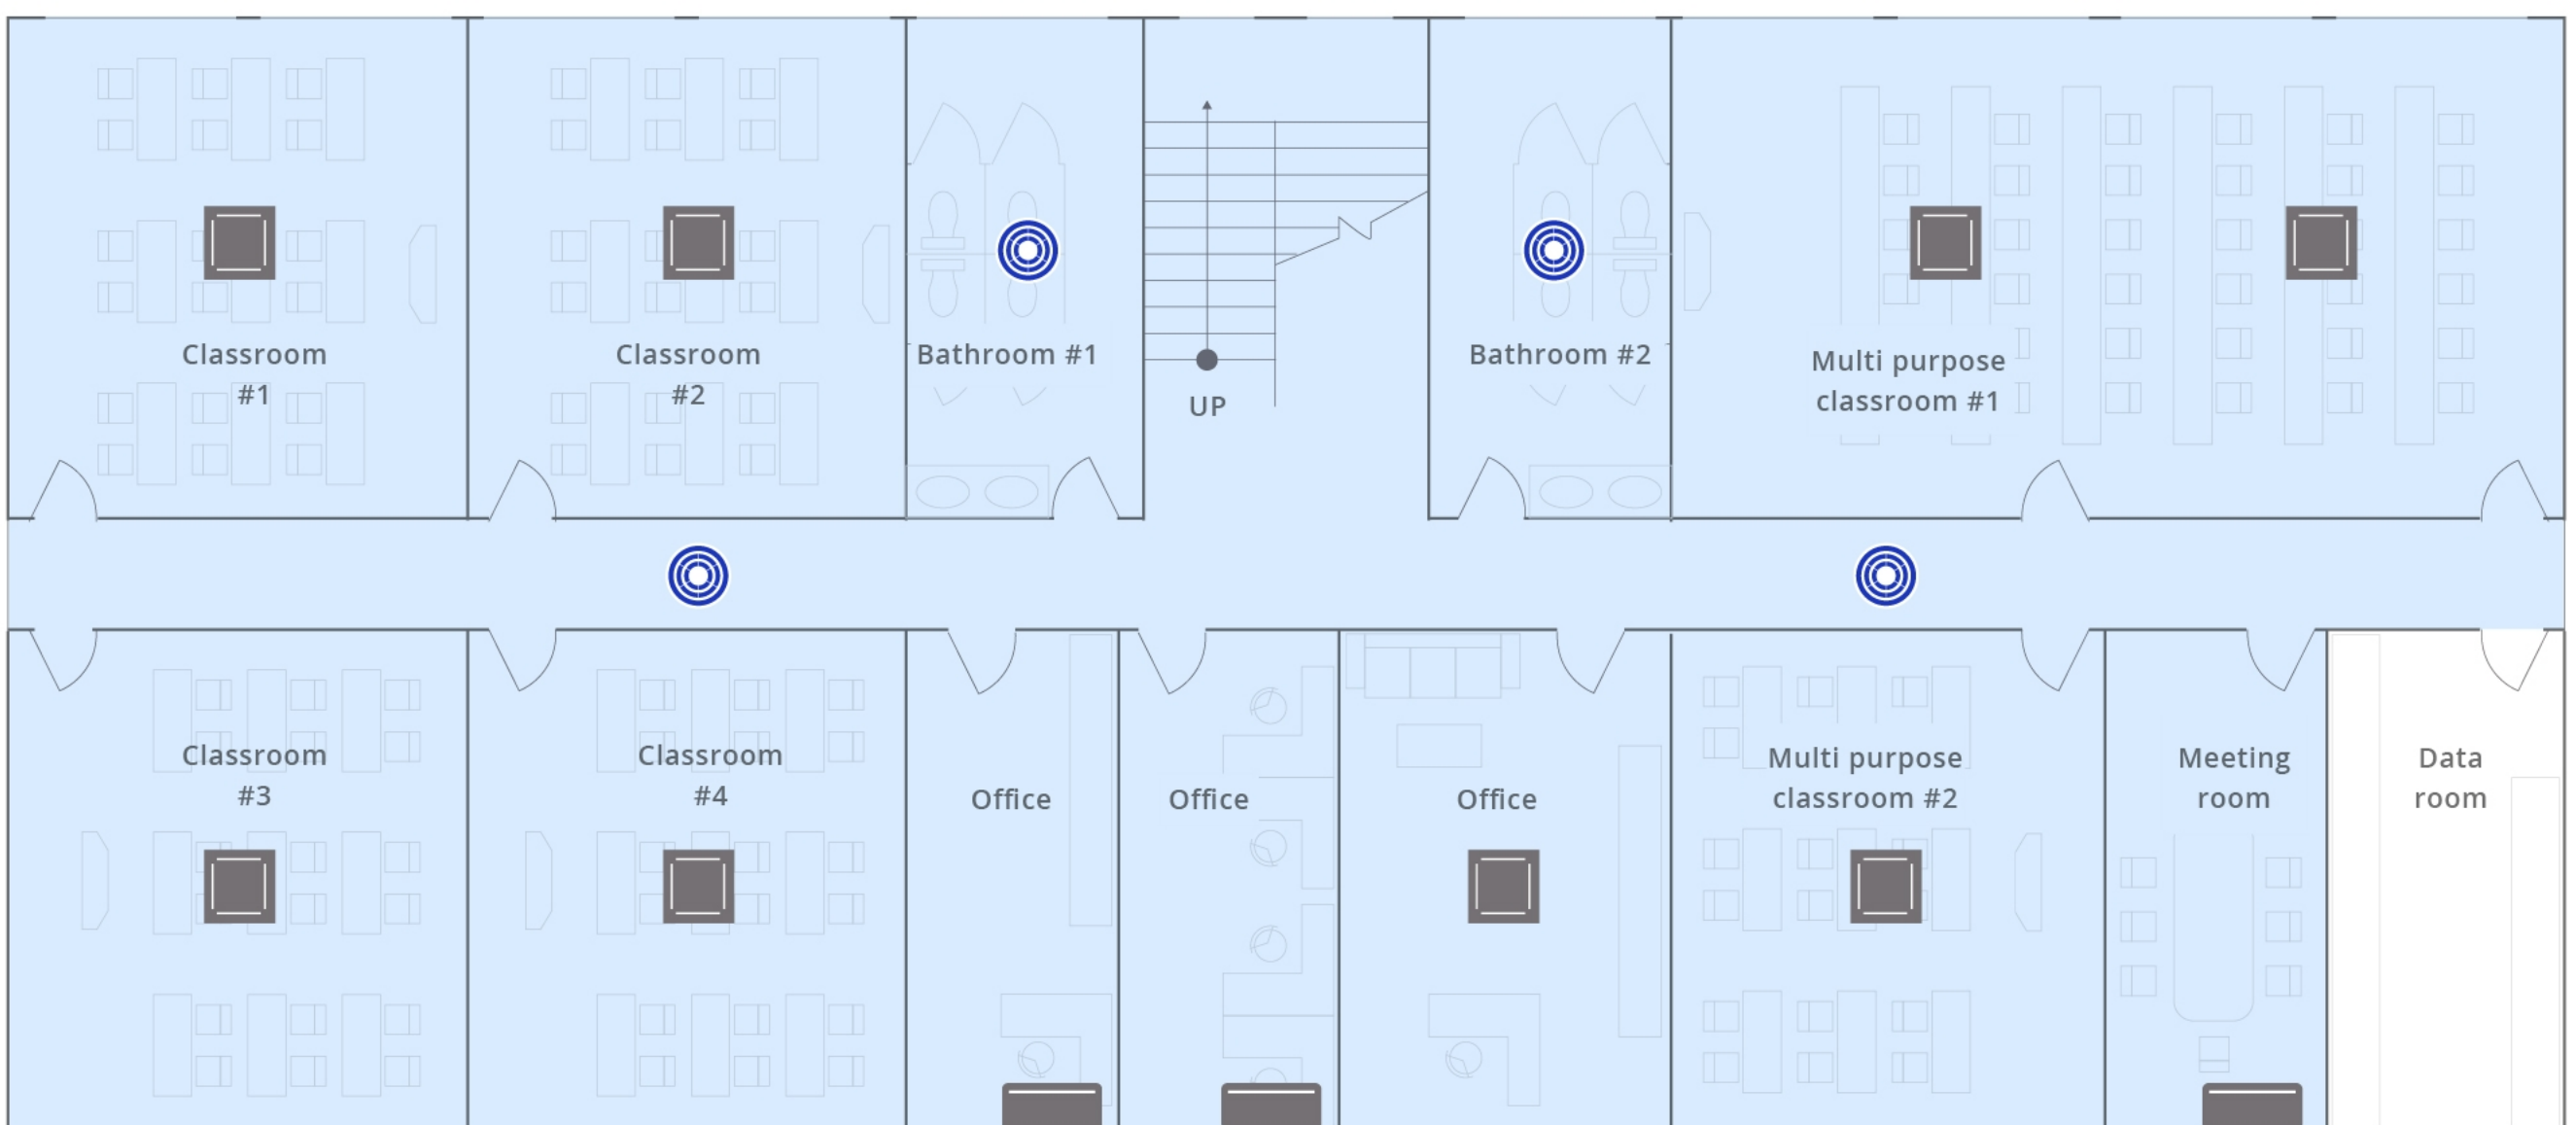

Air cleaning and connectivity standard plan

Air cleaning

4-way cassette

Wall-mounted

air-e (nanoe™ X)

Focused air cleaning

Basic cleanliness is maintained with nanoe™ X.

Performance score