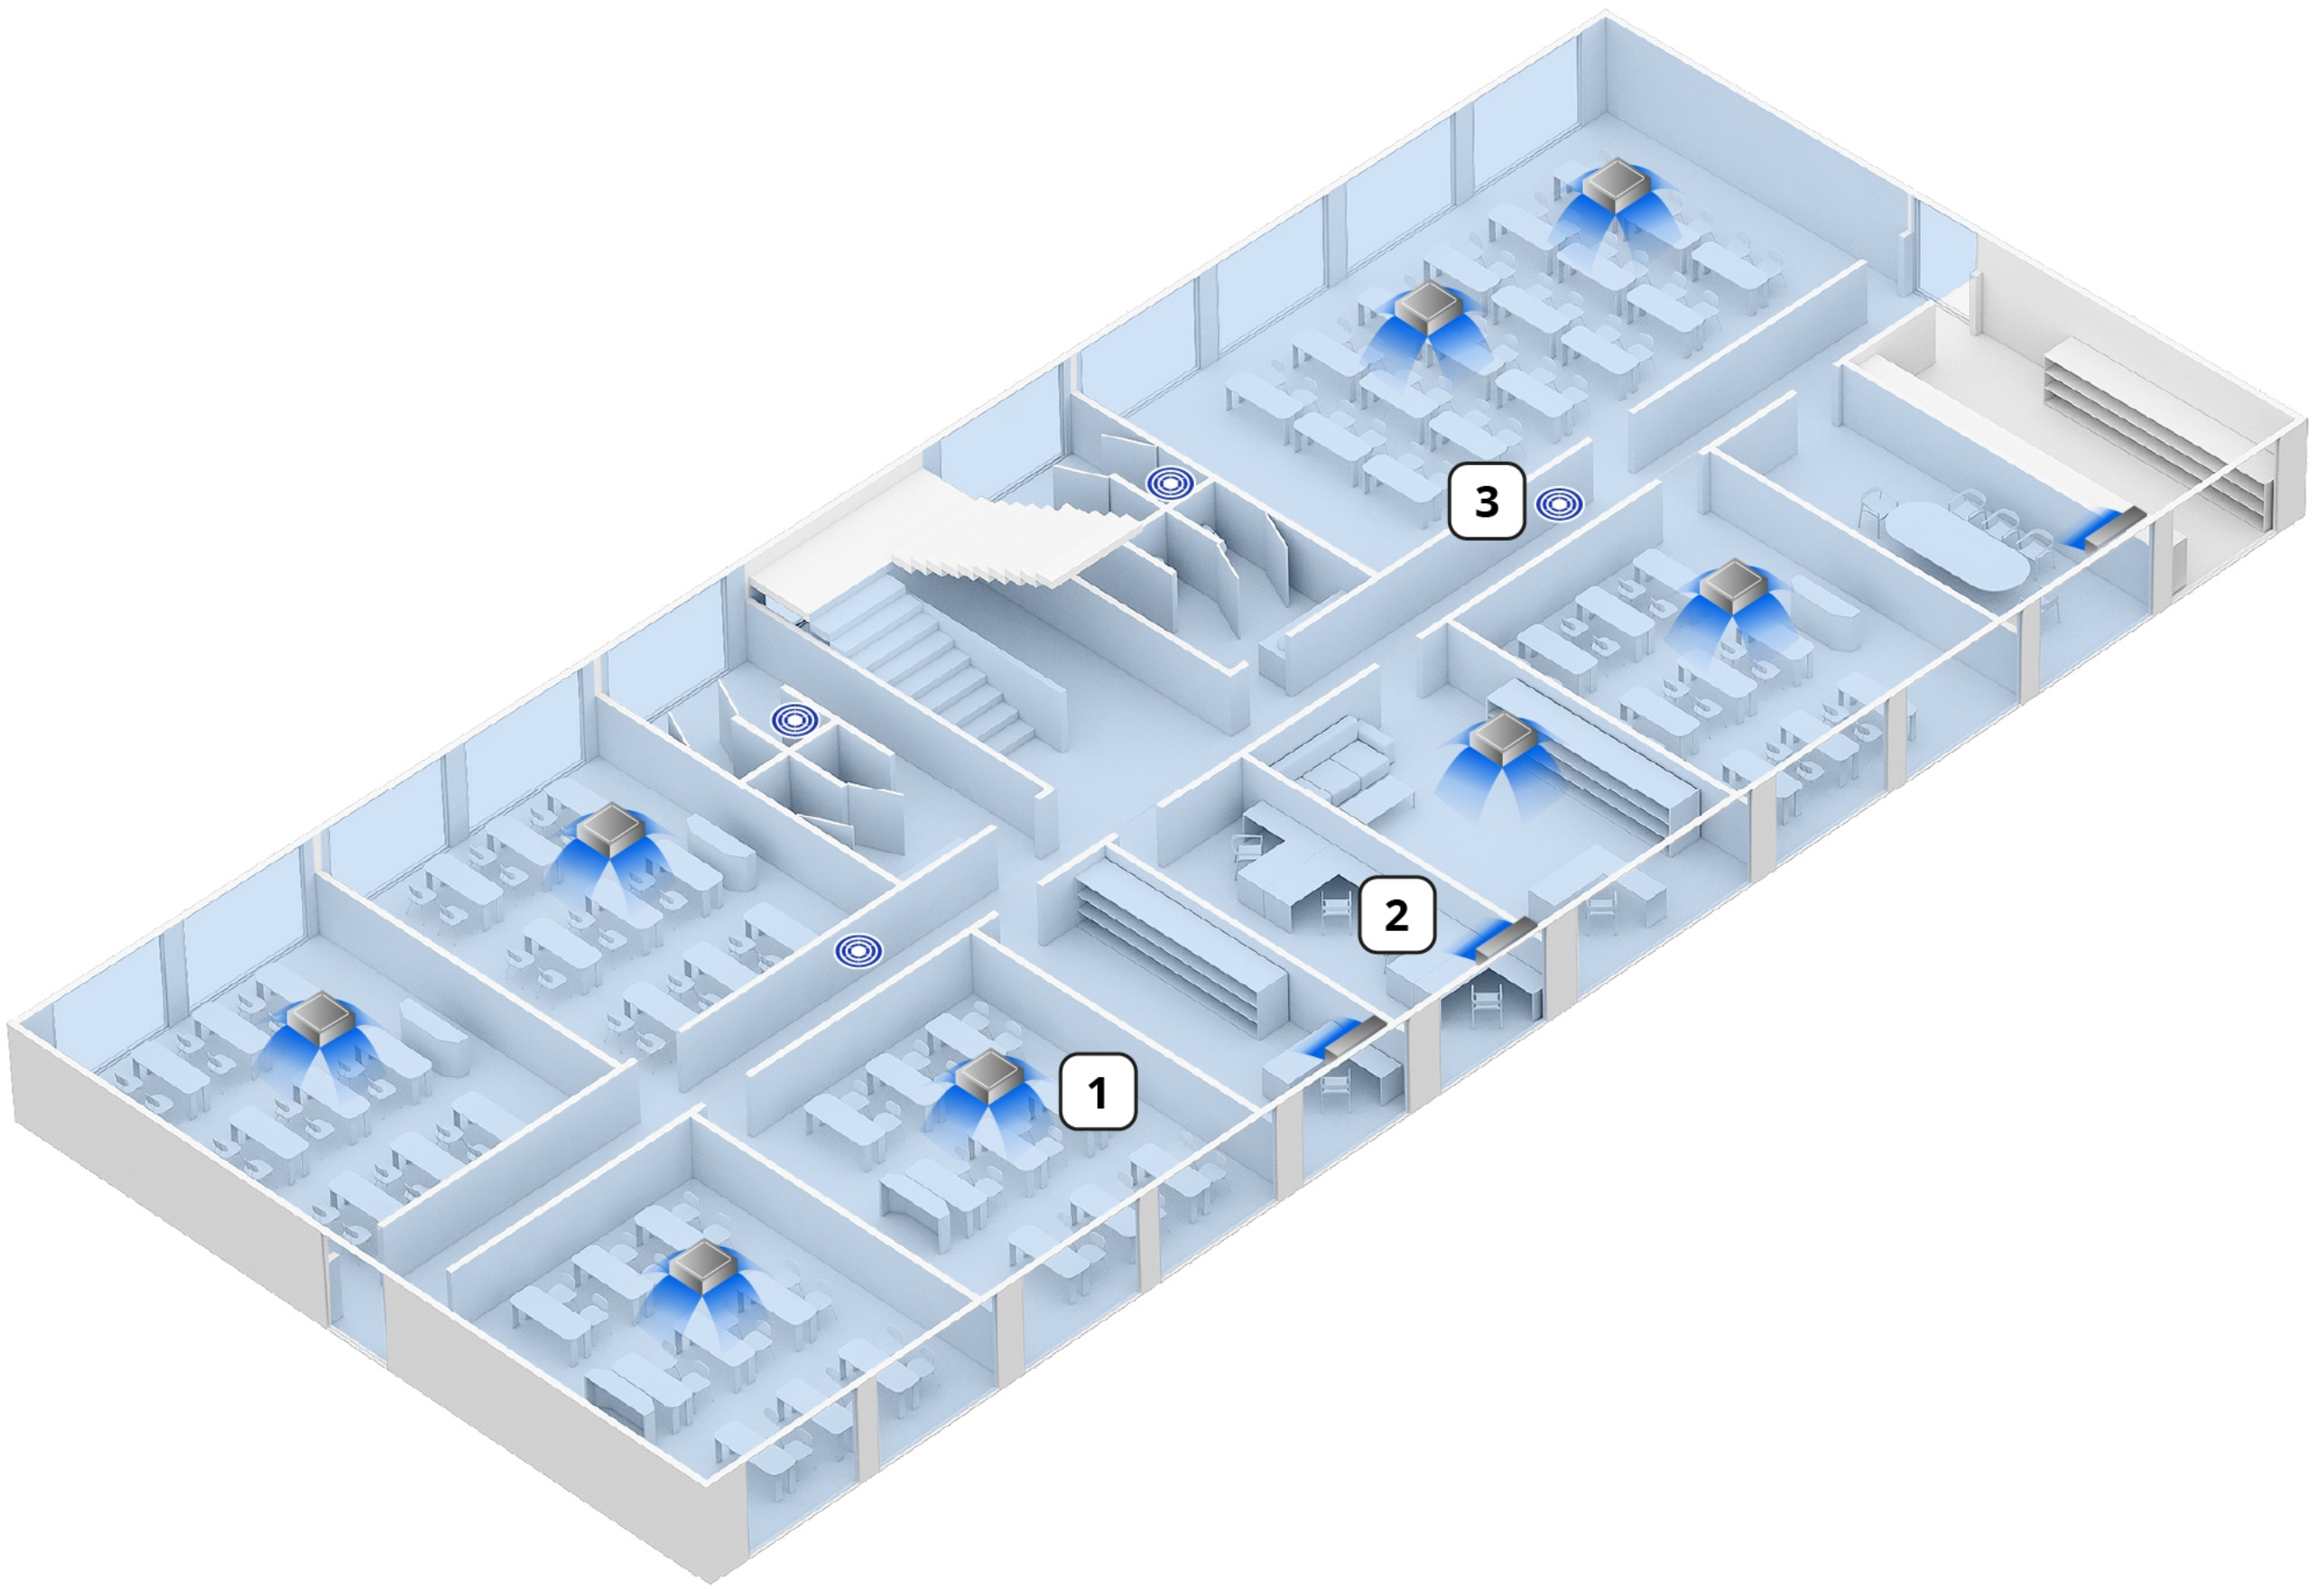

Air cleaning and connectivity standard plan

Air cleaning

4-way cassette

Wall-mounted

air-e (nanoe™ X)

Focused air cleaning

Basic cleanliness is maintained with nanoe™ X.

Performance score