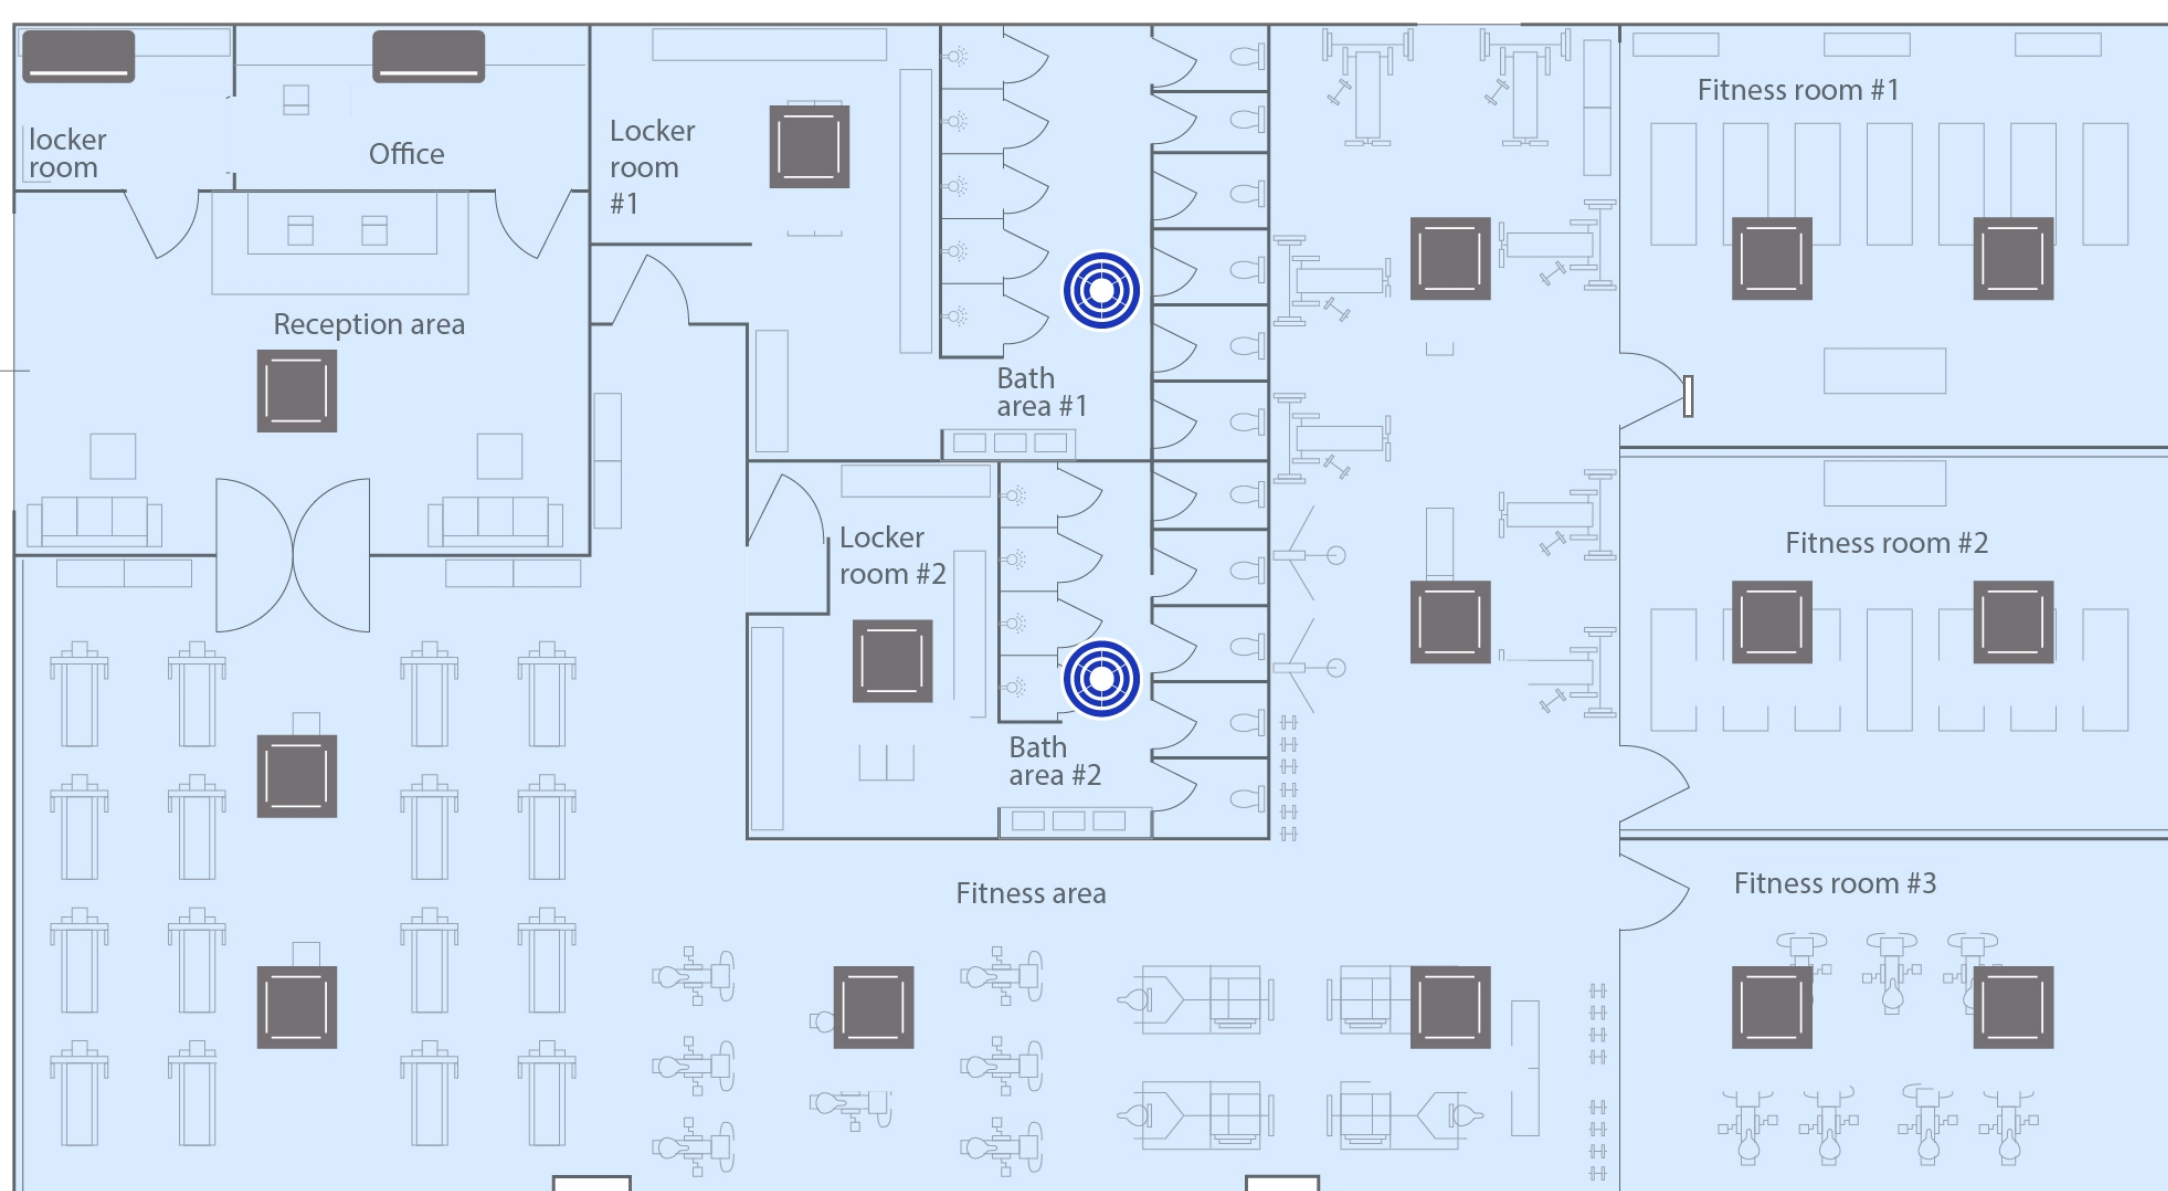

Connectivity focused plan

Air cleaning

4-way cassette

Wall-mounted

air-e (nanoe™ X)

Focused air cleaning

nanoe™ X helps customers and staff enjoy a cleaner and more comfortable environment throughout your gym.

air-e

Wall-mounted

4-way cassette

Performance score

Bacteria and virus inhibition:

CO₂ concentration:

Connectivity:

Deodorisation:

Ease of installation:

Find out how we score the performance of our systems