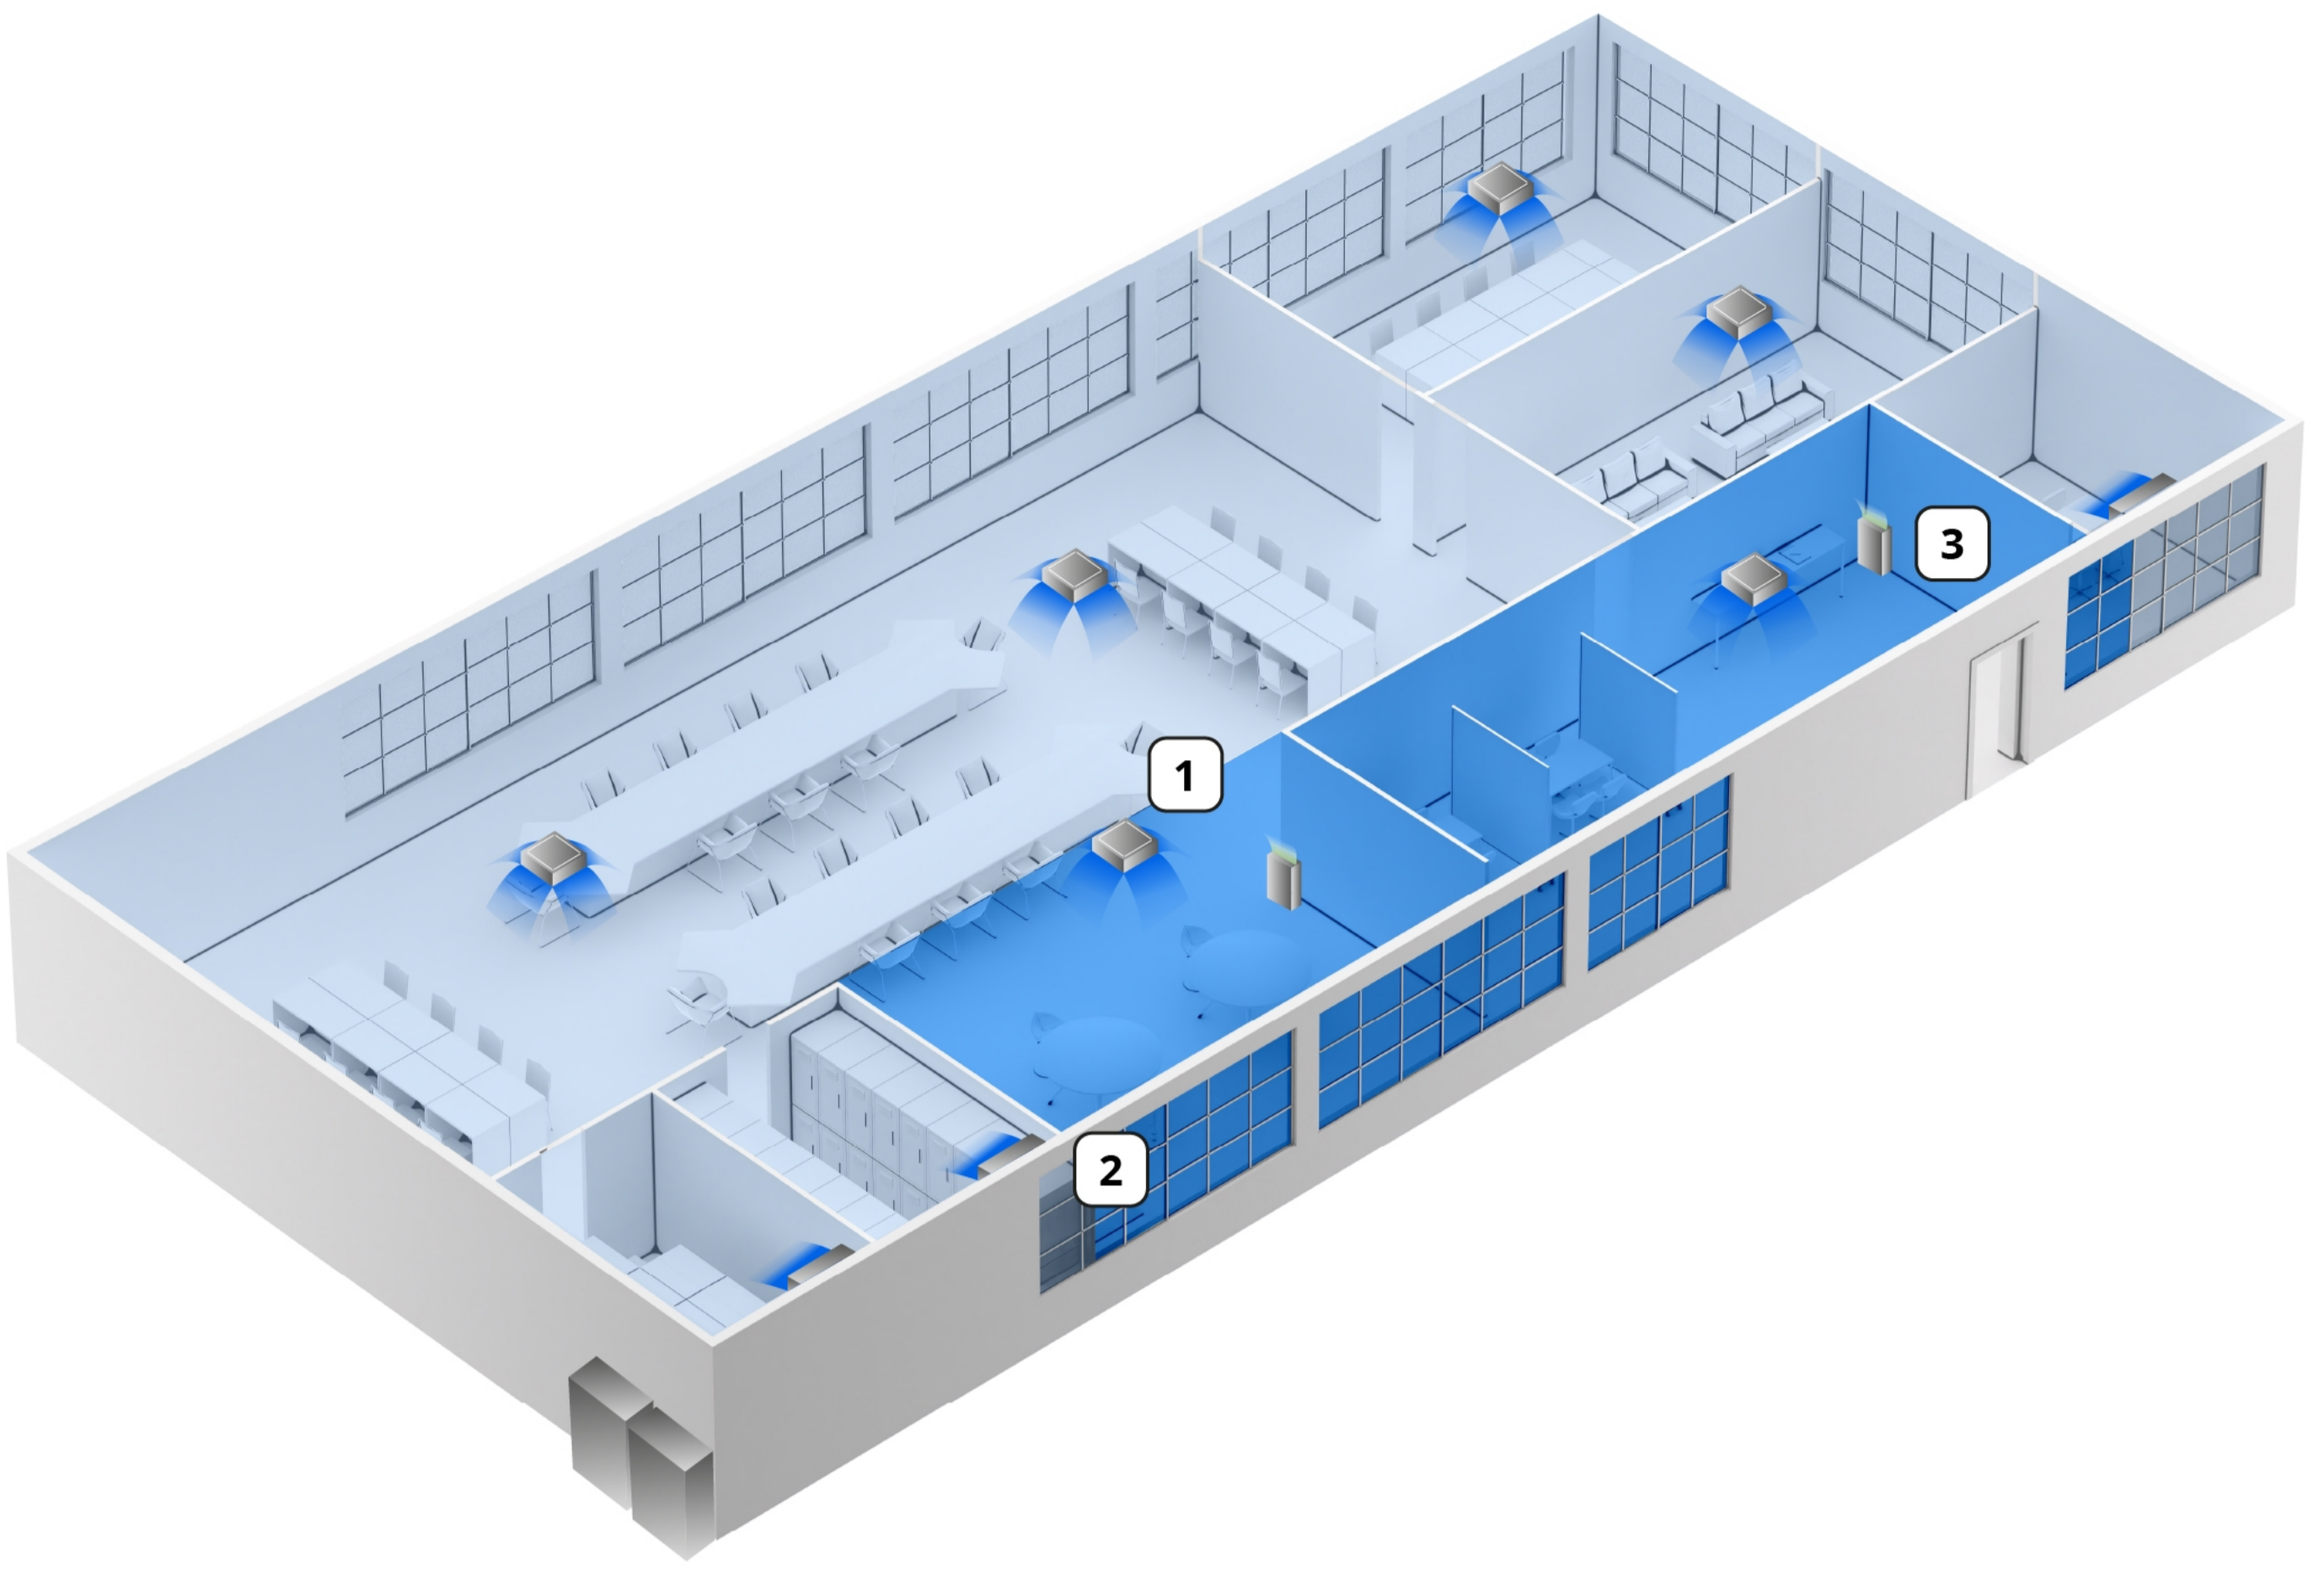

Planning the best installation for your office

Air cleaning

4-way cassette

Wall-mounted

air-e (nanoe™ X)

Air purifier

Focused air cleaning

- High-contact areas feature enhanced pollutant inhibition with two nanoe™ X products
- Basic cleanliness is maintained with nanoe™ X.

- air-e
- Air purifier
- Wall-mounted
- 4-way cassette

Performance score

- Bacteria and virus inhibition: ★★★★★☆
- Connectivity: ★★★★★☆
- Ease of installation: ★★★★★★
- CO₂ concentration: ★★★★★★
- Deodorisation: ★★★★★☆