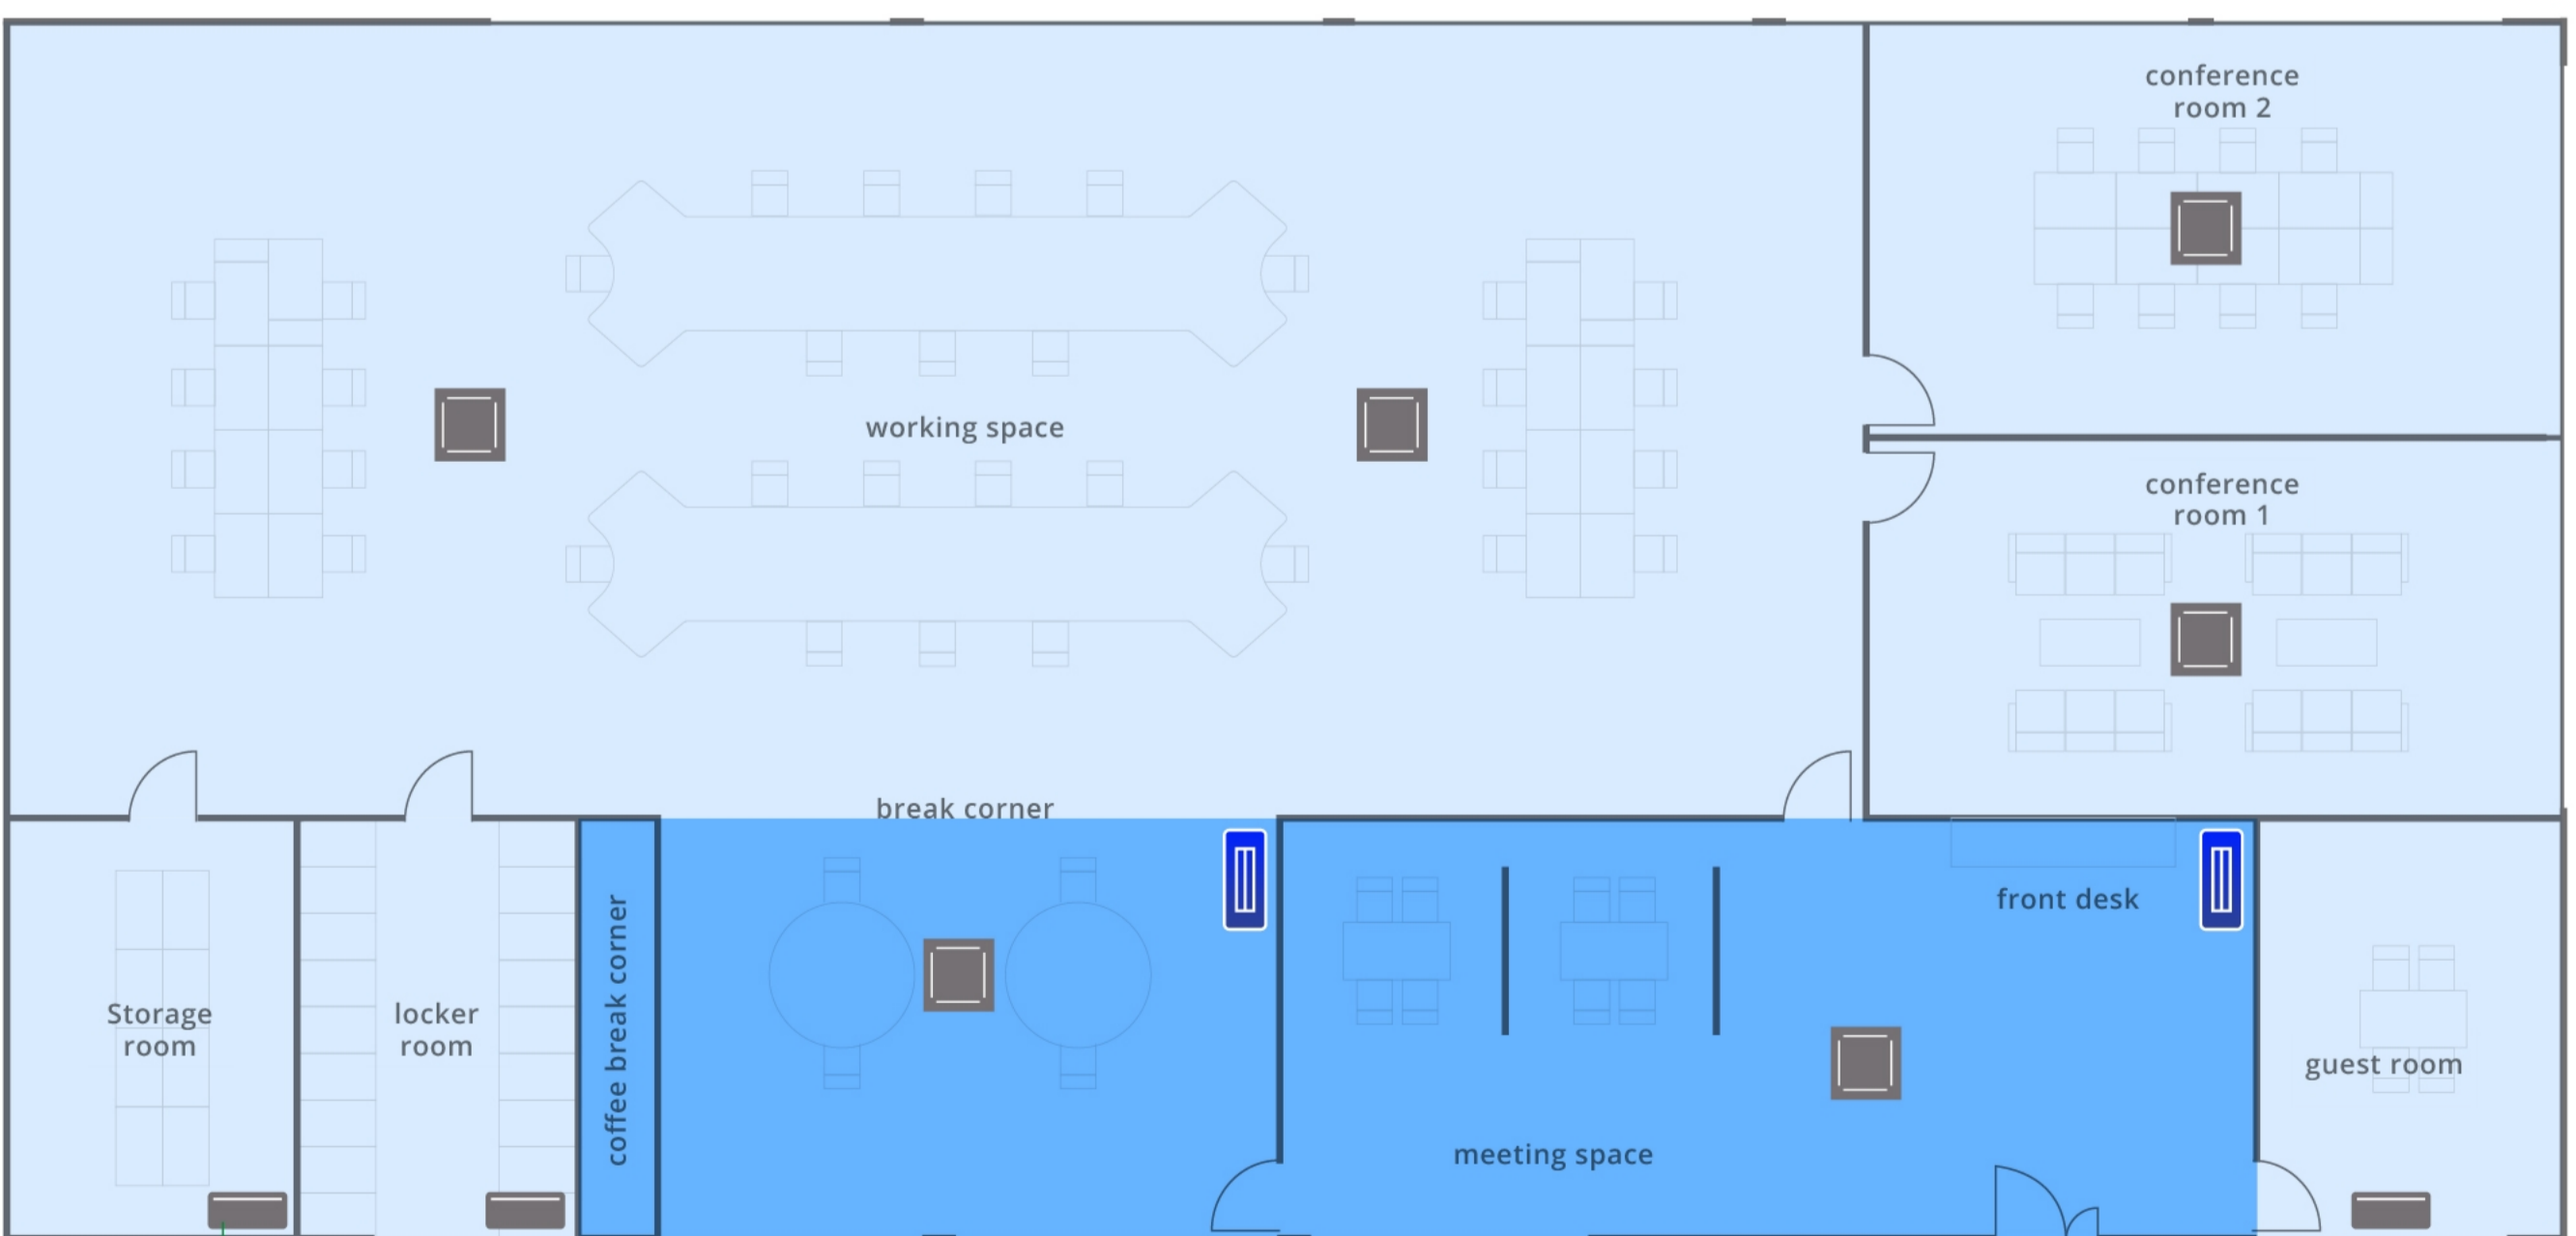

Planning the best installation for your office

Air cleaning

4-way cassette

Wall-mounted

air-e (nanoe™ X)

Air purifier

Focused air cleaning

- High-contact areas feature enhanced pollutant inhibition with two nanoe™ X products
- Basic cleanliness is maintained with nanoe™ X.

- air-e
- Air purifier
- Wall-mounted
- 4-way cassette

Performance score

- Bacteria and virus inhibition: ★★★★★☆
- Connectivity: ★★★★★☆
- Ease of installation: ★★★★★★
- CO₂ concentration: ★★★★★★
- Deodorisation: ★★★★★☆