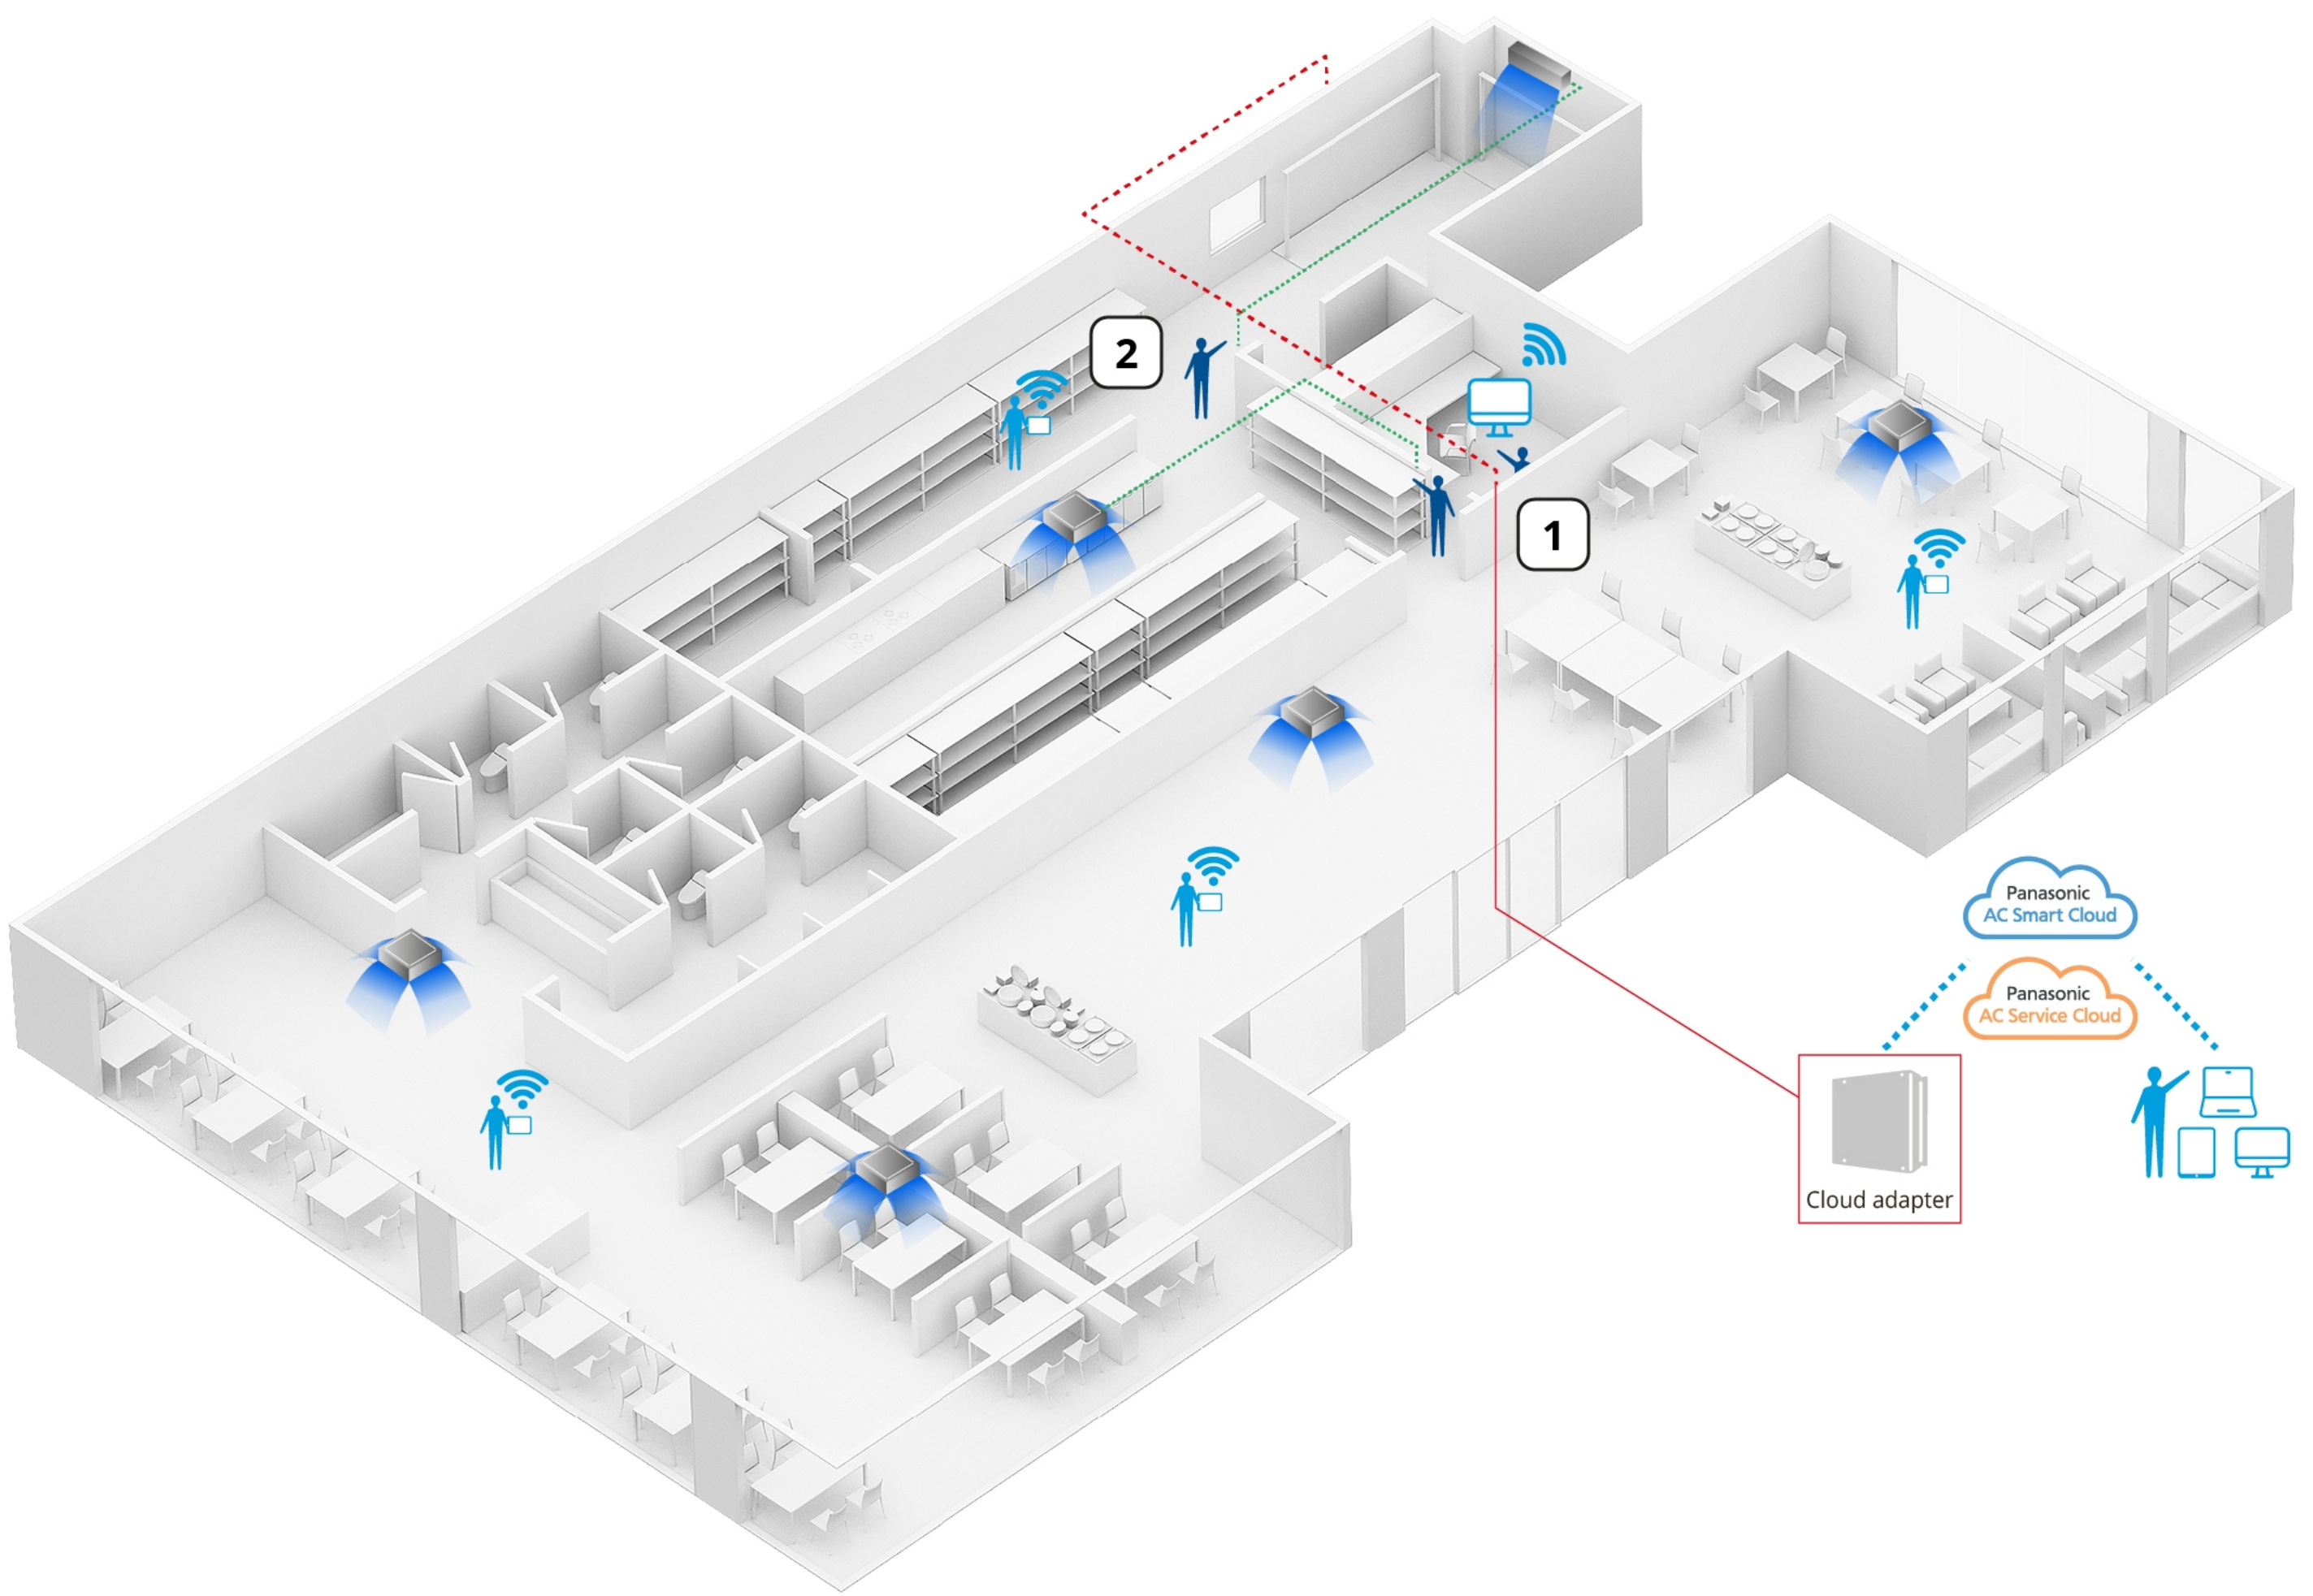

Connectivity focused plan

Connectivity

Cloud adapter

Individual control (VRF)

Focused Connectivity

Performance score

- Bacteria and virus inhibition: ★★★★★
- Connectivity: ★★★★★
- Ease of installation: ★★★★★
- CO₂ concentration: ★★★★★
- Deodorisation: ★★★★★