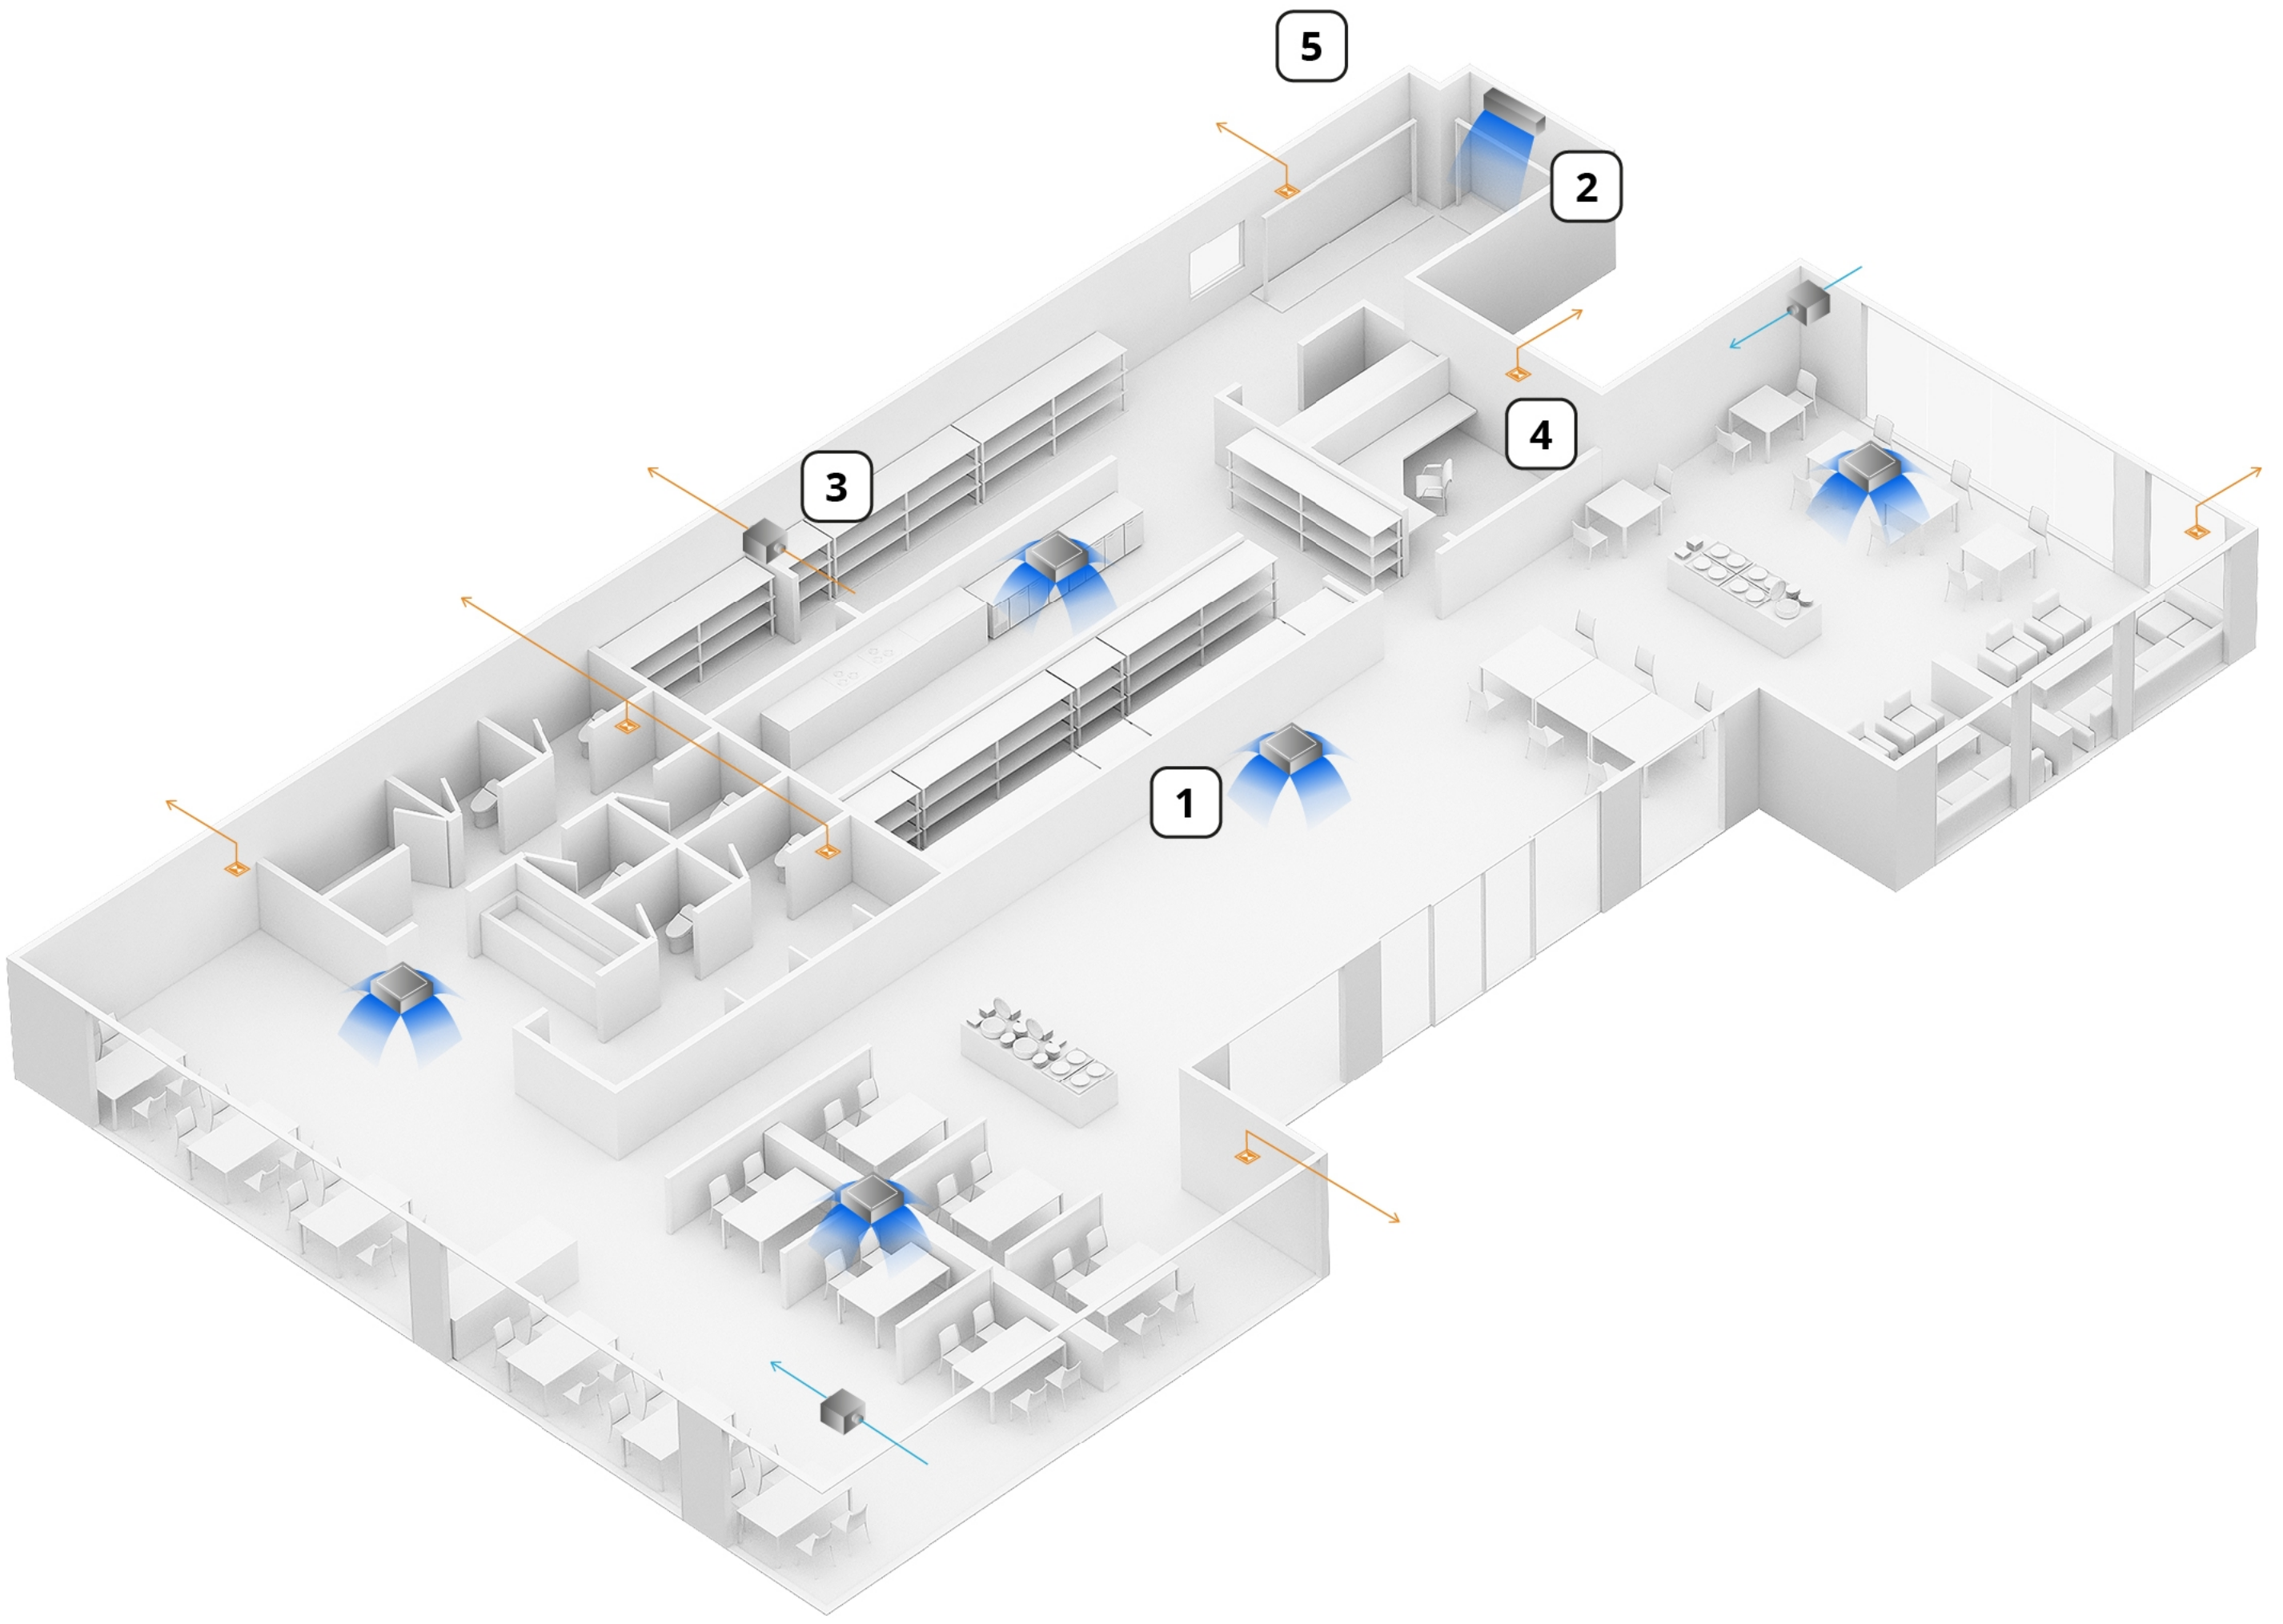

Connectivity focused plan

Air cleaning plan details (+)

Connectivity plan details (+)

4-way cassette

Wall-mounted

Cabinet fan

Ventilation fan

Note: Models may vary by country or region.

VRF Outdoor Unit

Focused Ventilation and air conditioning

Performance score

- Bacteria and virus inhibition: ★★★★★
- Connectivity: ★★★★★
- Ease of installation: ★★★★★
- CO₂ concentration: ★★★★★
- Deodorisation: ★★★★★