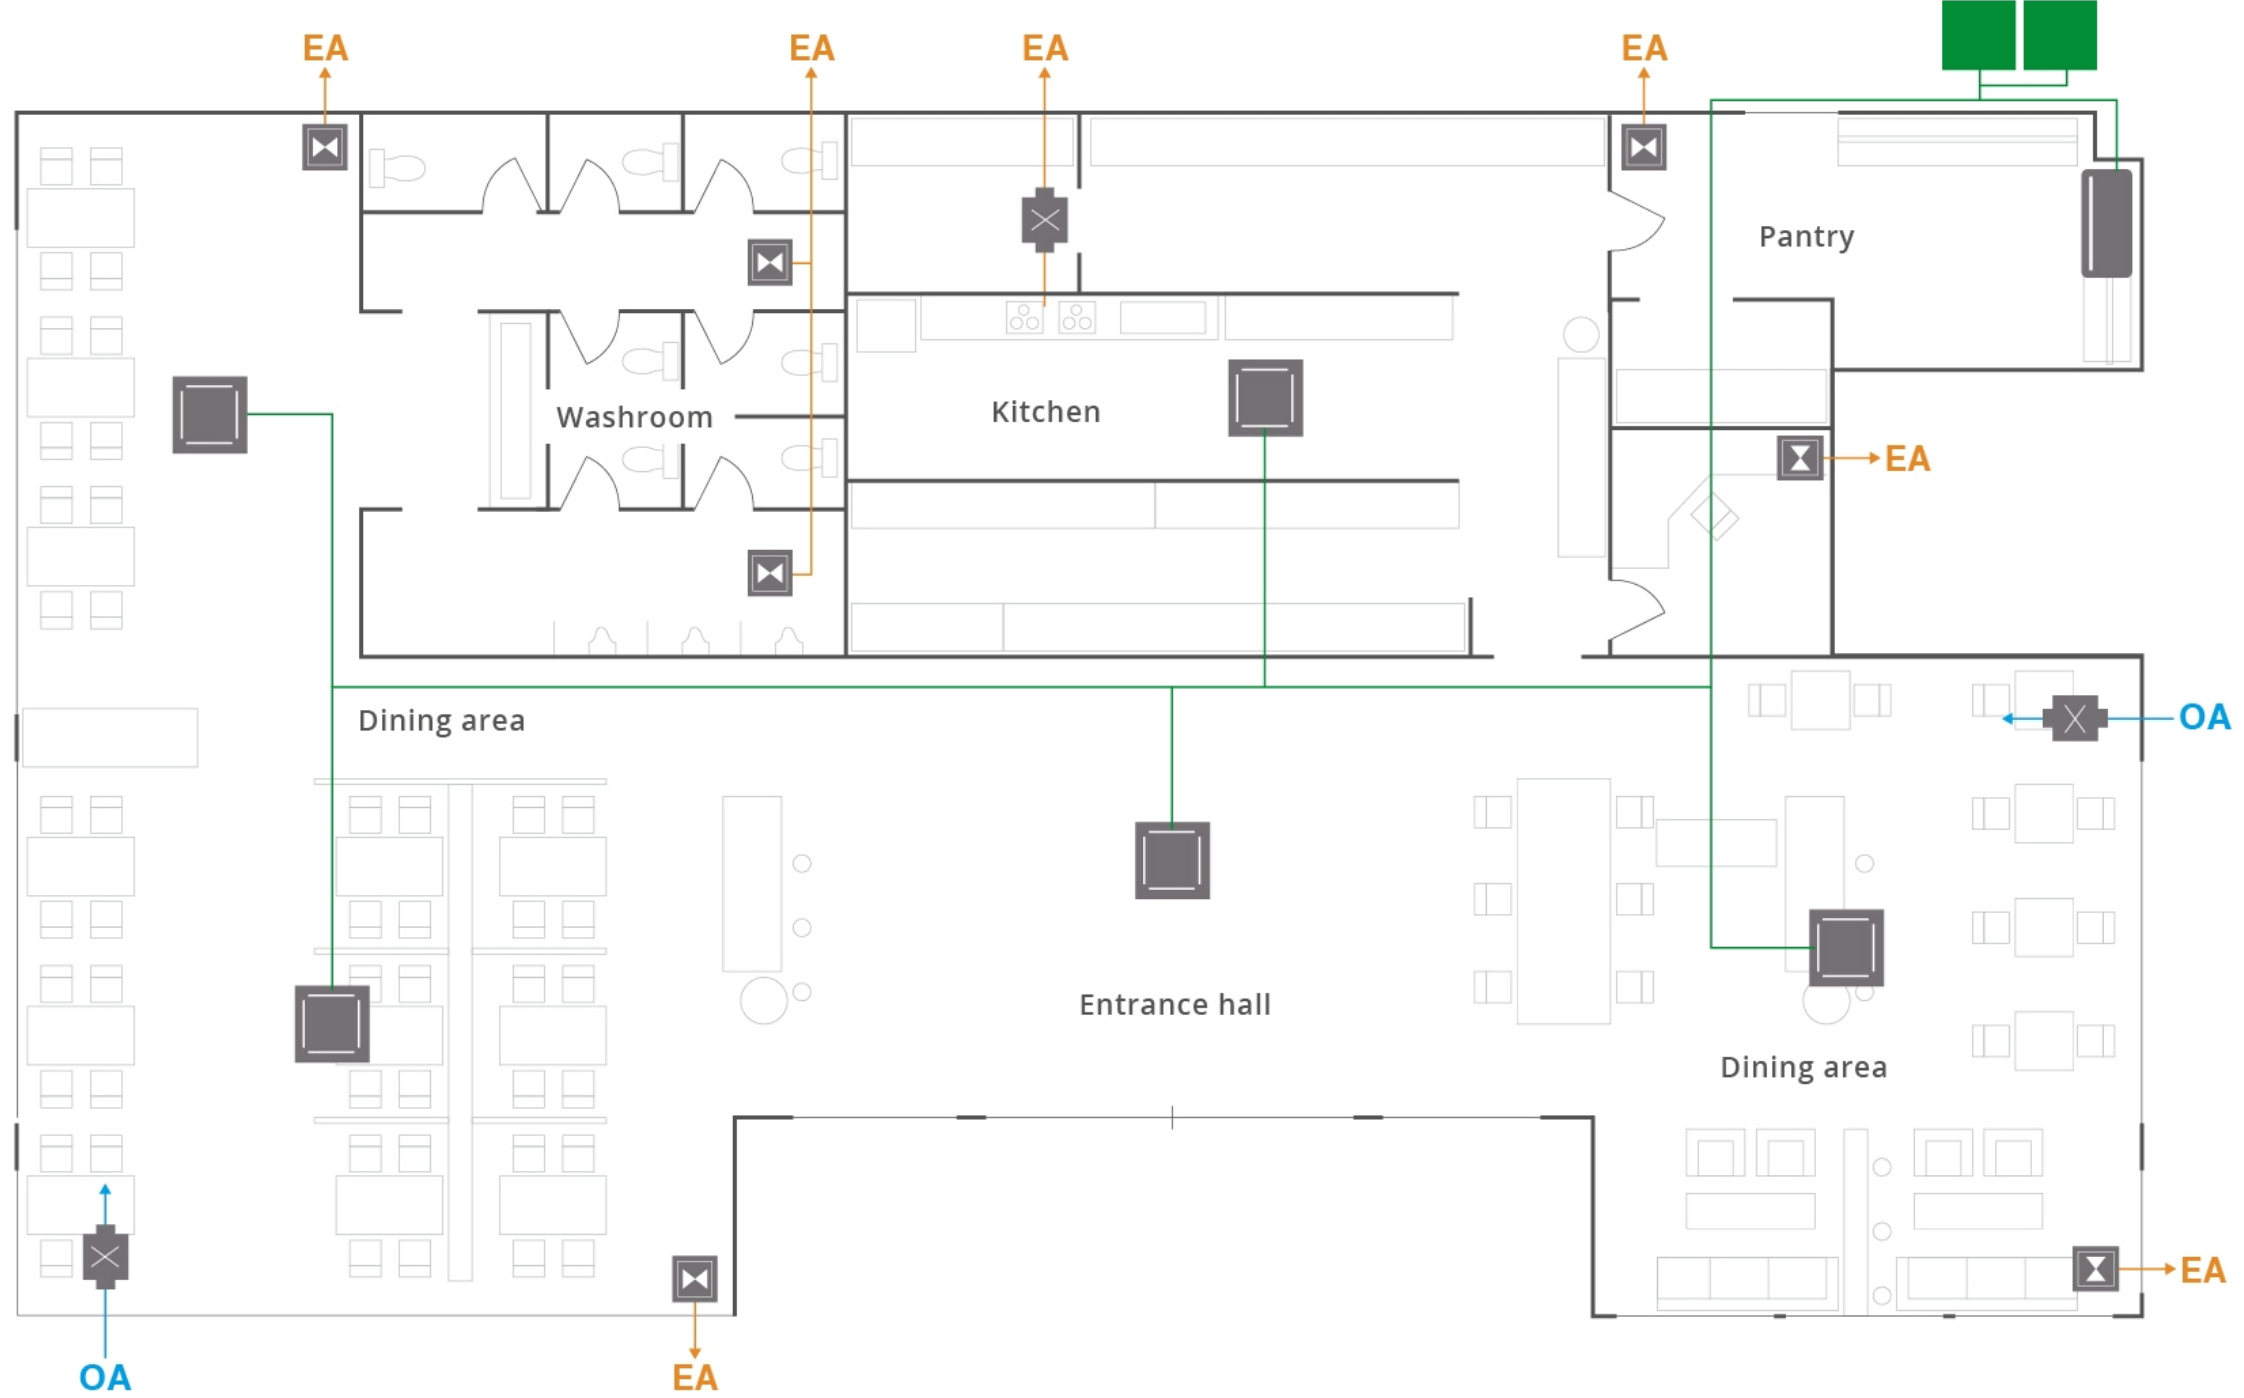

Focused Ventilation and air conditioning

Performance score

- Bacteria and virus inhibition: ★★★★★
- Connectivity: ★★★★★
- Ease of installation: ★★★★★
- CO₂ concentration: ★★★★★
- Deodorisation: ★★★★★

Find out how we score the performance of our systems