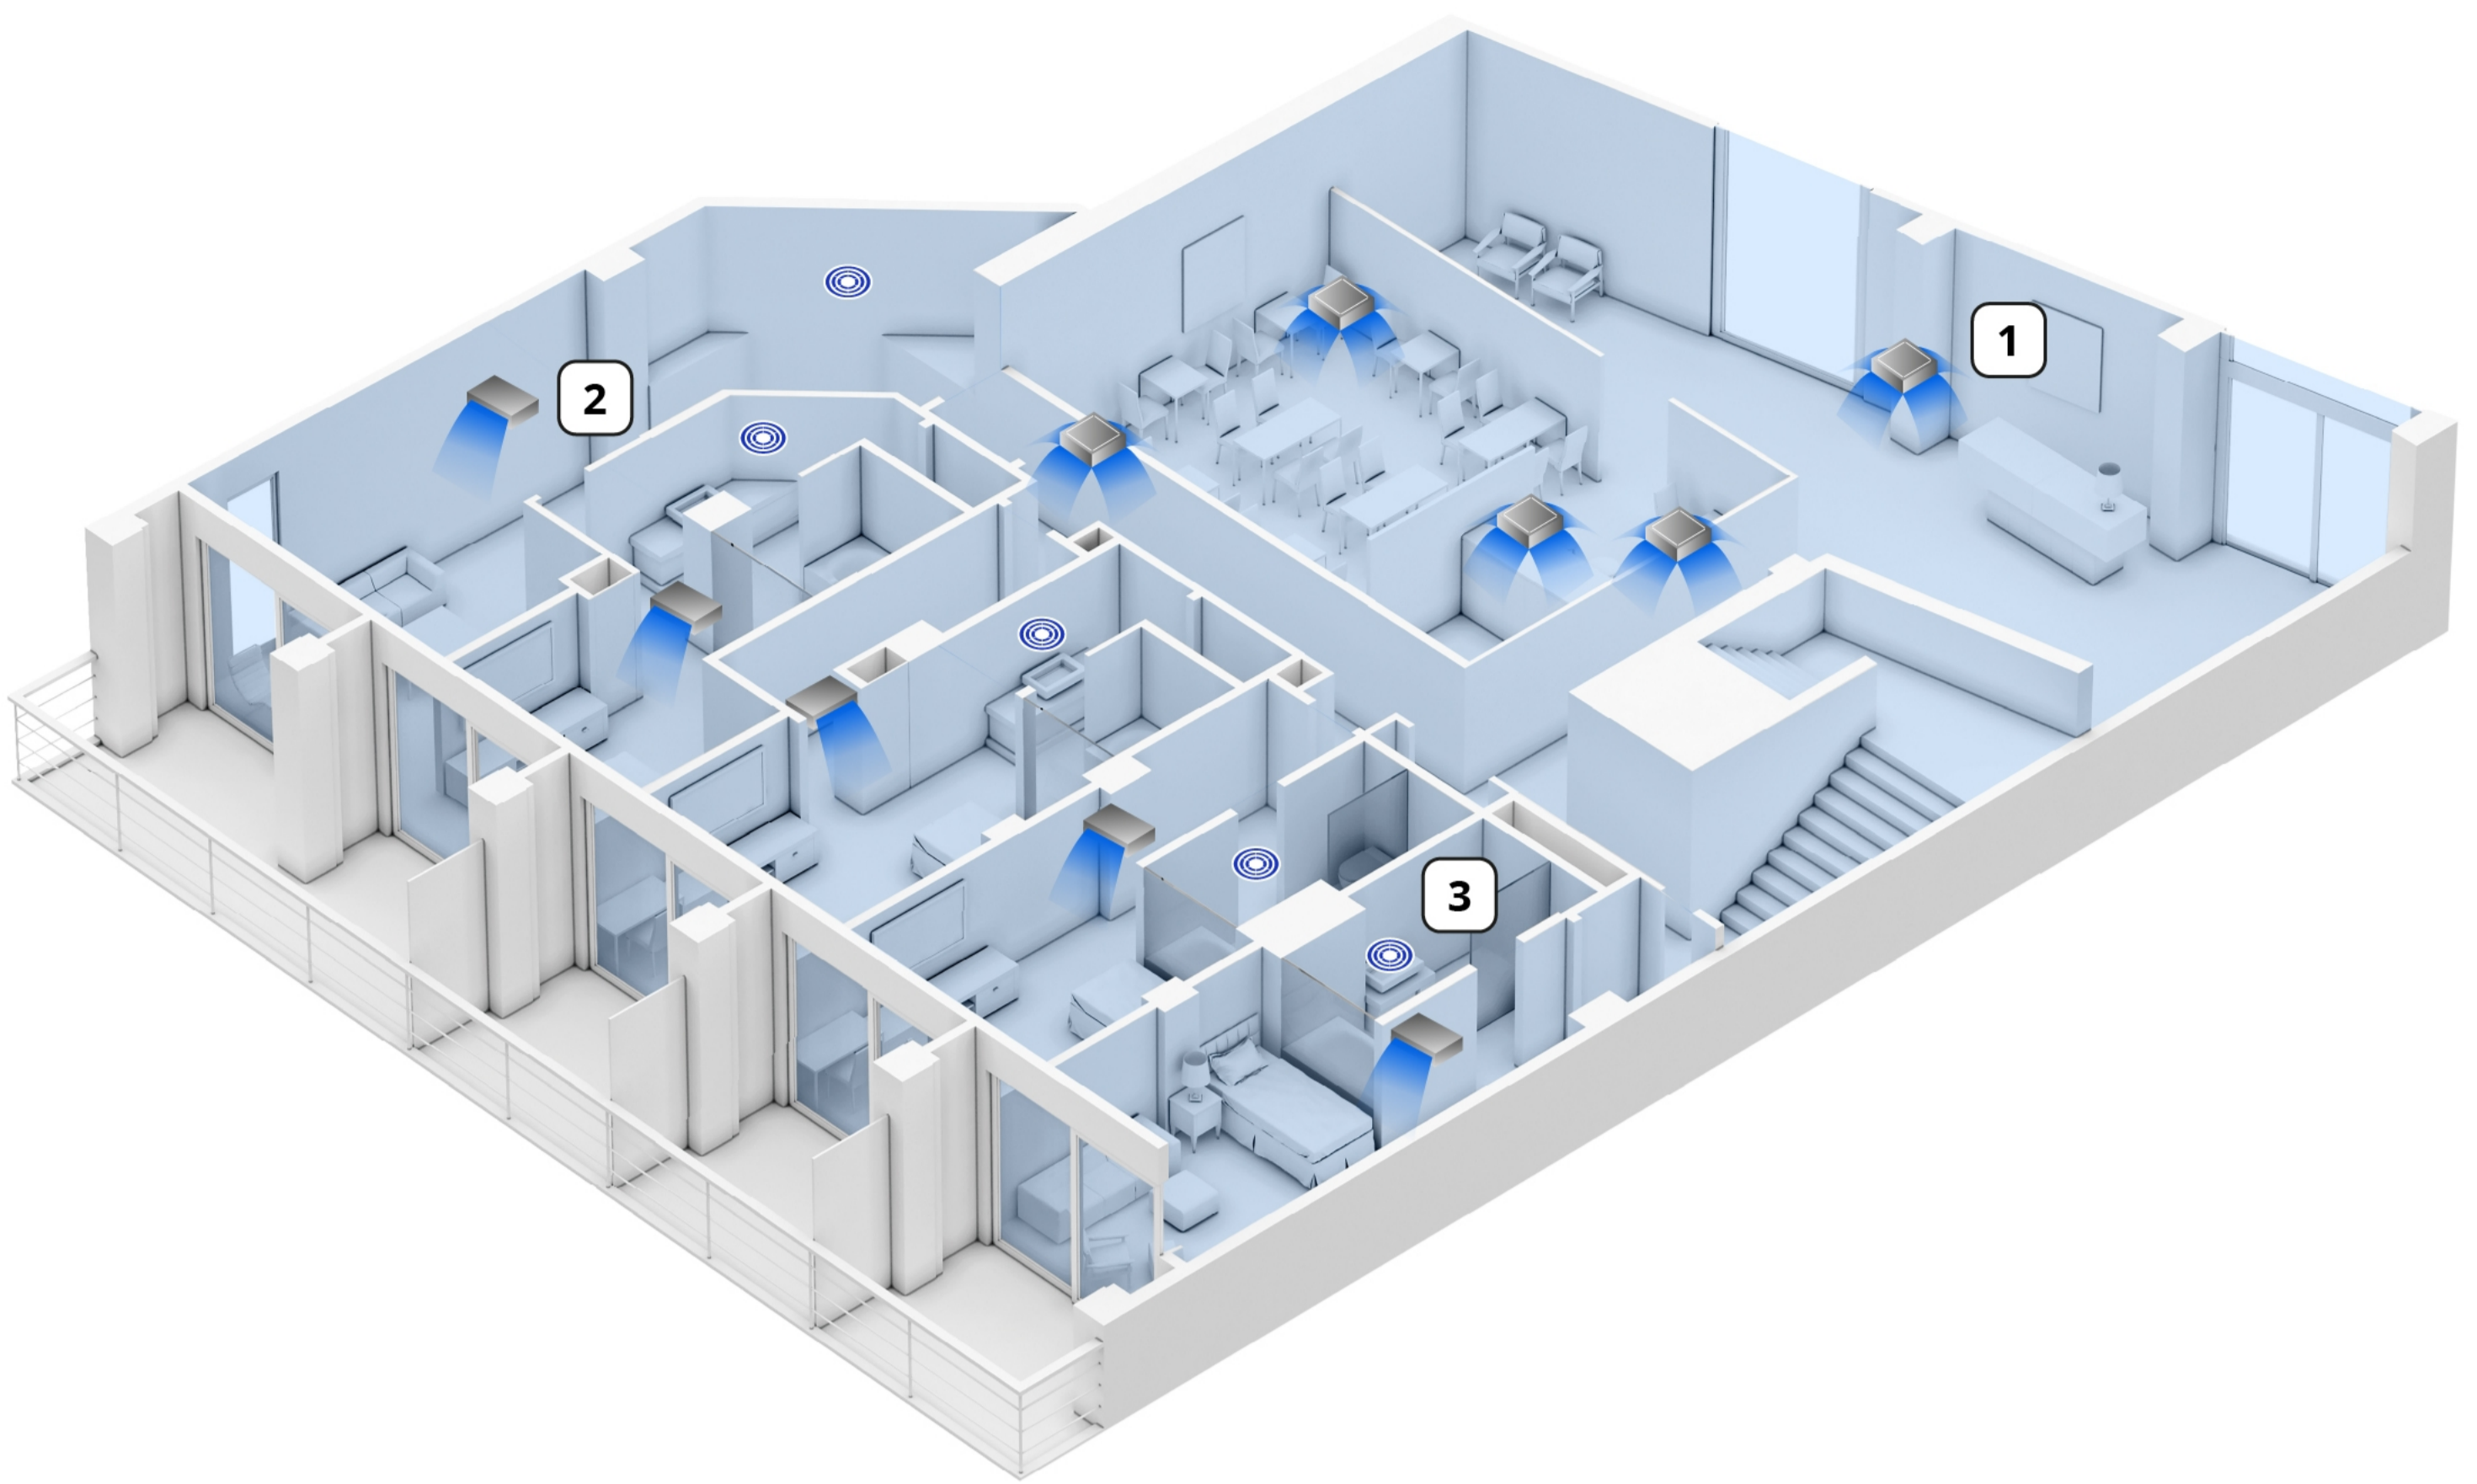

Air cleaning and connectivity standard plan

Air cleaning

4-way cassette

Wall-mounted

air-e (nanoe™ X)

Focused air cleaning

nanoe™ X helps customers and staff enjoy a cleaner and more comfortable environment throughout your hotel.

air-e

Wall-mounted

4-way cassette

Download PDF

Performance score

Bacteria and virus inhibition:

CO₂ concentration:

Connectivity: