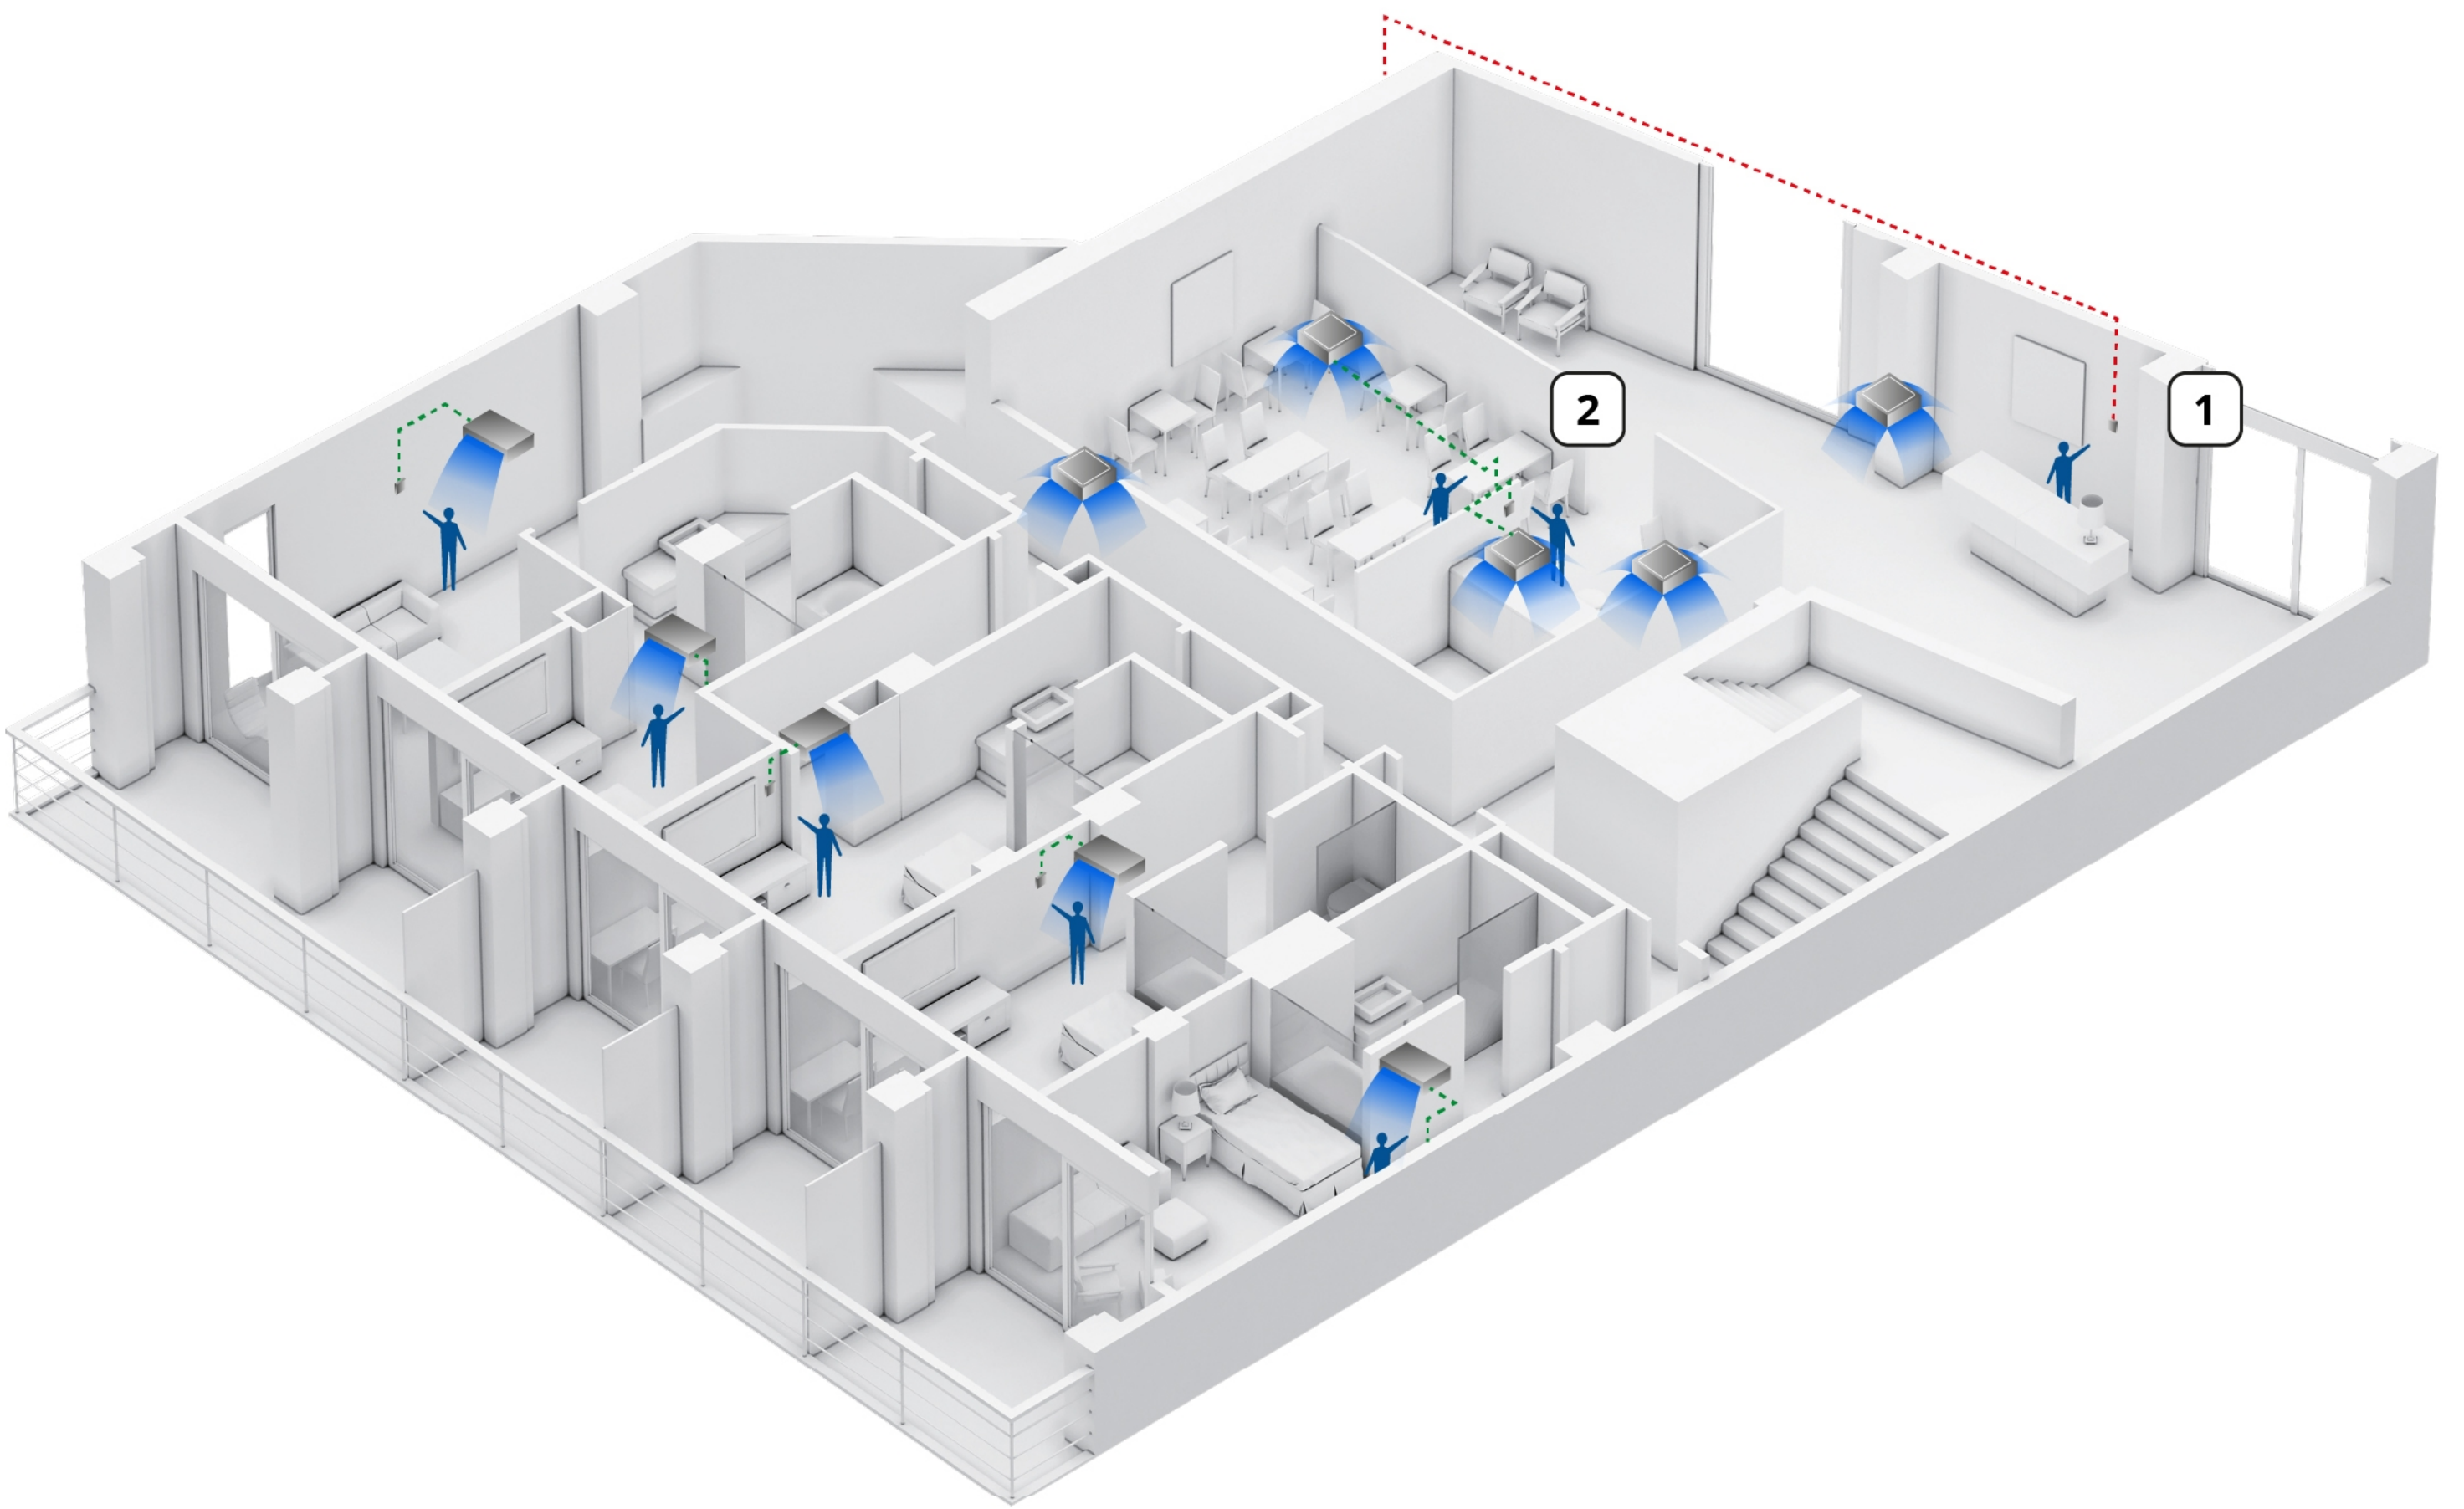

Planning the best installation for your Boutique Hotel

Connectivity

Centralized control

Individual control (VRF)

Focused Connectivity

Performance score

- Bacteria and virus inhibition: ★★★★★★
- Connectivity: ★★★★★☆
- Ease of installation: ★★★★★★
- CO₂ concentration: ★★★★★★
- Deodorisation: ★★★★★★