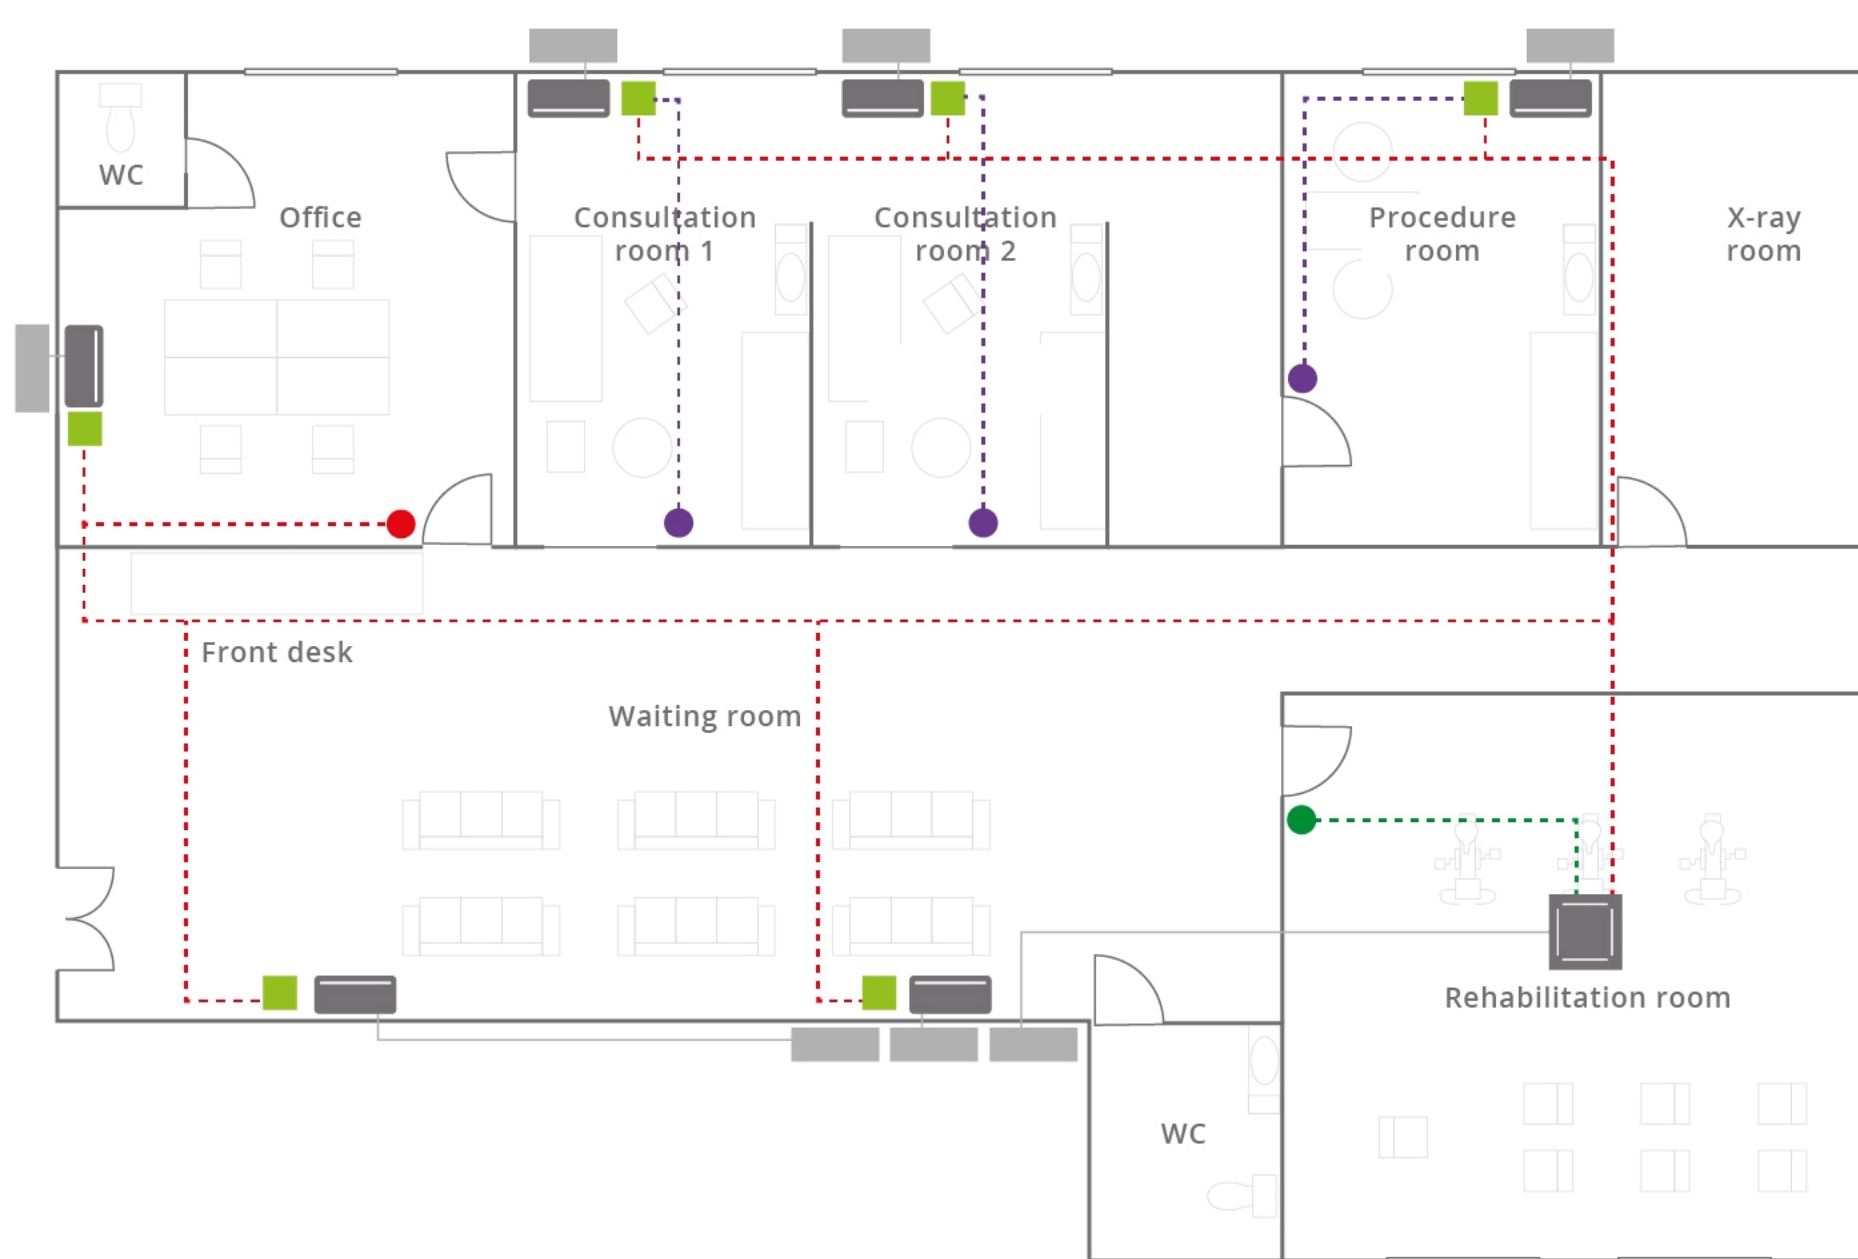

## Connectivity

System controller

Individual control (PAC)

Individual control (RAC)

CZ-CAPRA1

## Focused Connectivity

- Individual control for PAC
- Individual control for RAC
- Centralised control
- - - Crossover wiring between IDU and individual control
- - - Crossover wiring between IDU and individual control
- - - Centralised migration wiring
- CZ-CAPRA1