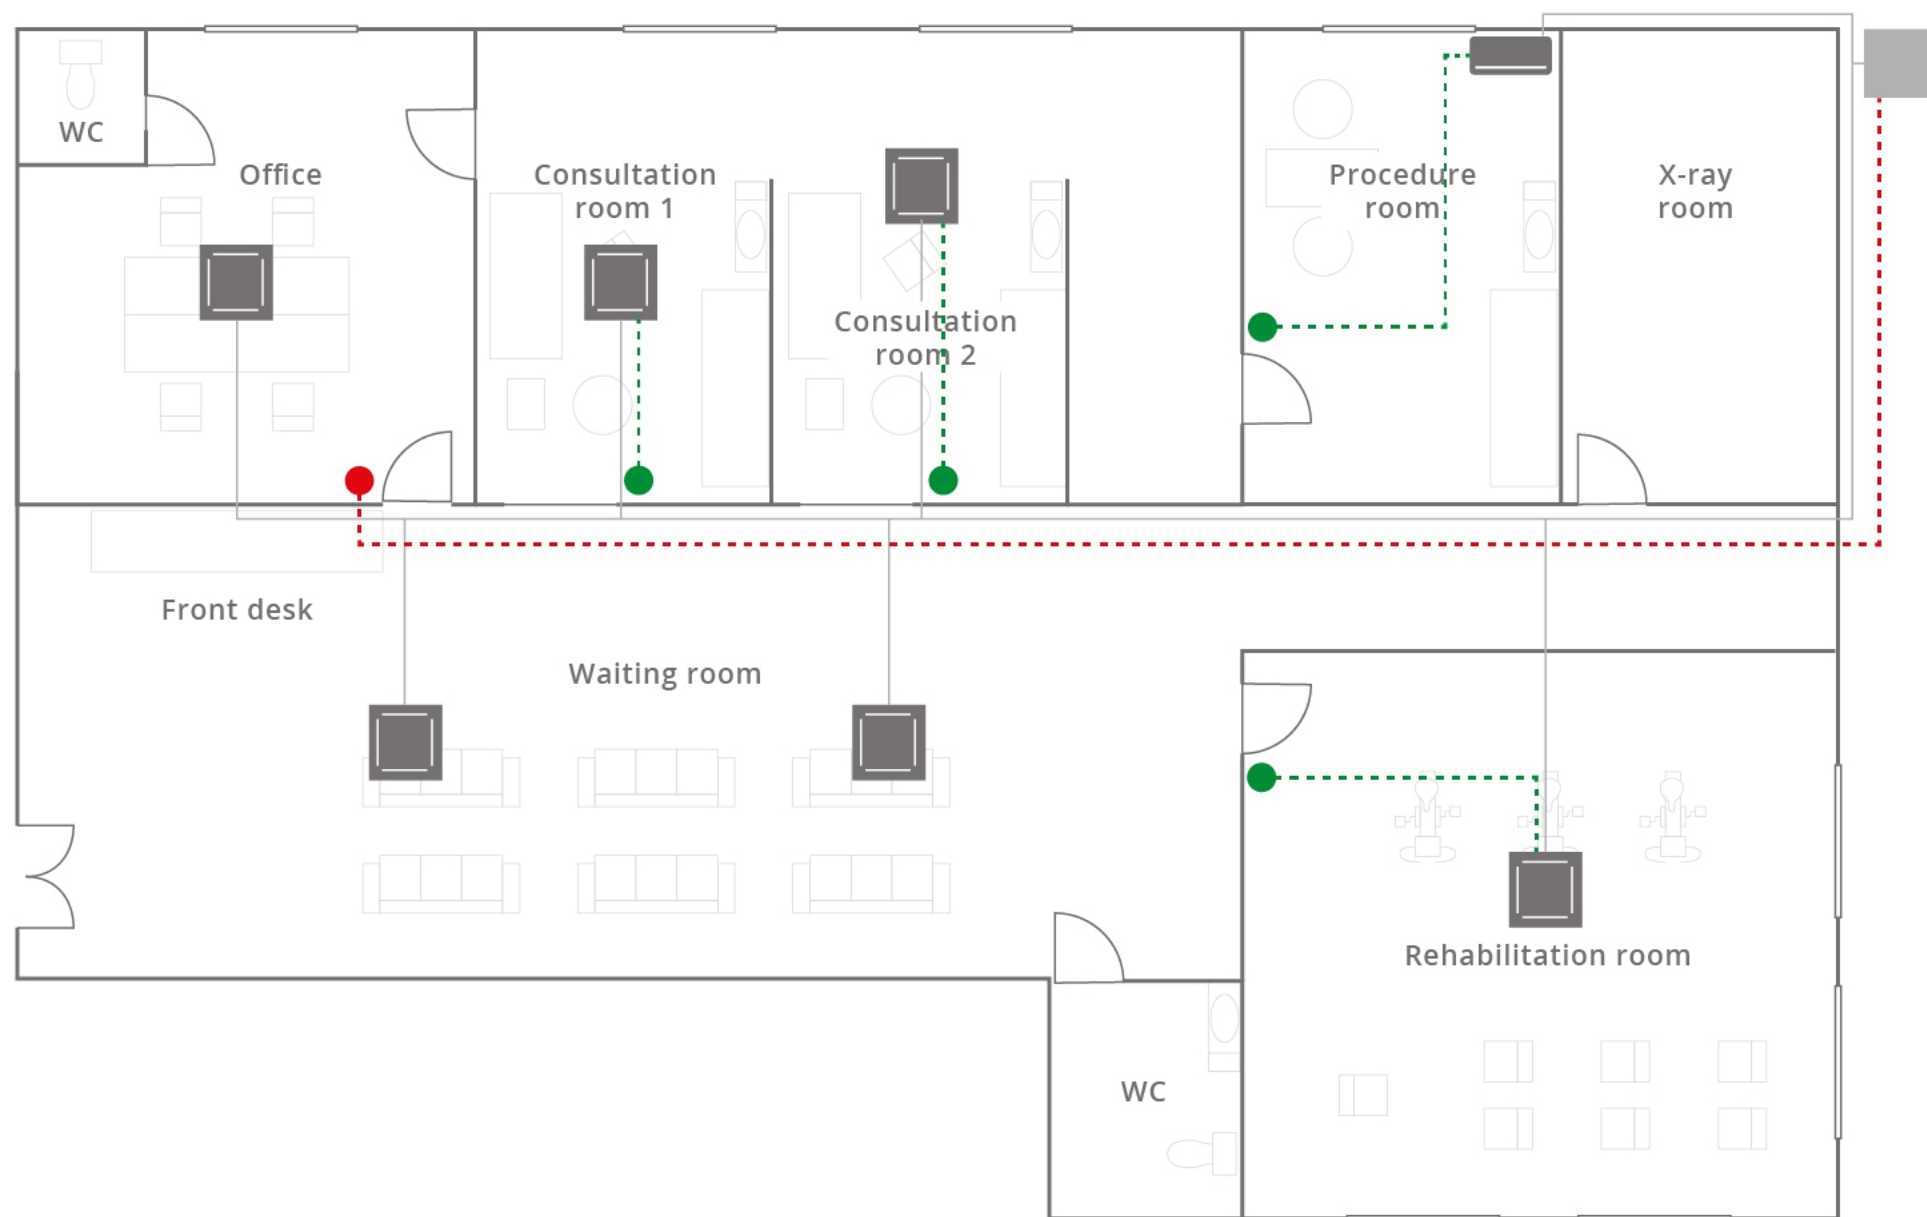

Connectivity focused plan

Connectivity

Centralized control

Individual control (VRF)

Focused Connectivity

Performance score

- Bacteria and virus inhibition: ★★★★★
- Connectivity: ★★★★★
- Ease of installation: ★★★★★
- CO₂ concentration: ★★★★★
- Deodorisation: ★★★★★