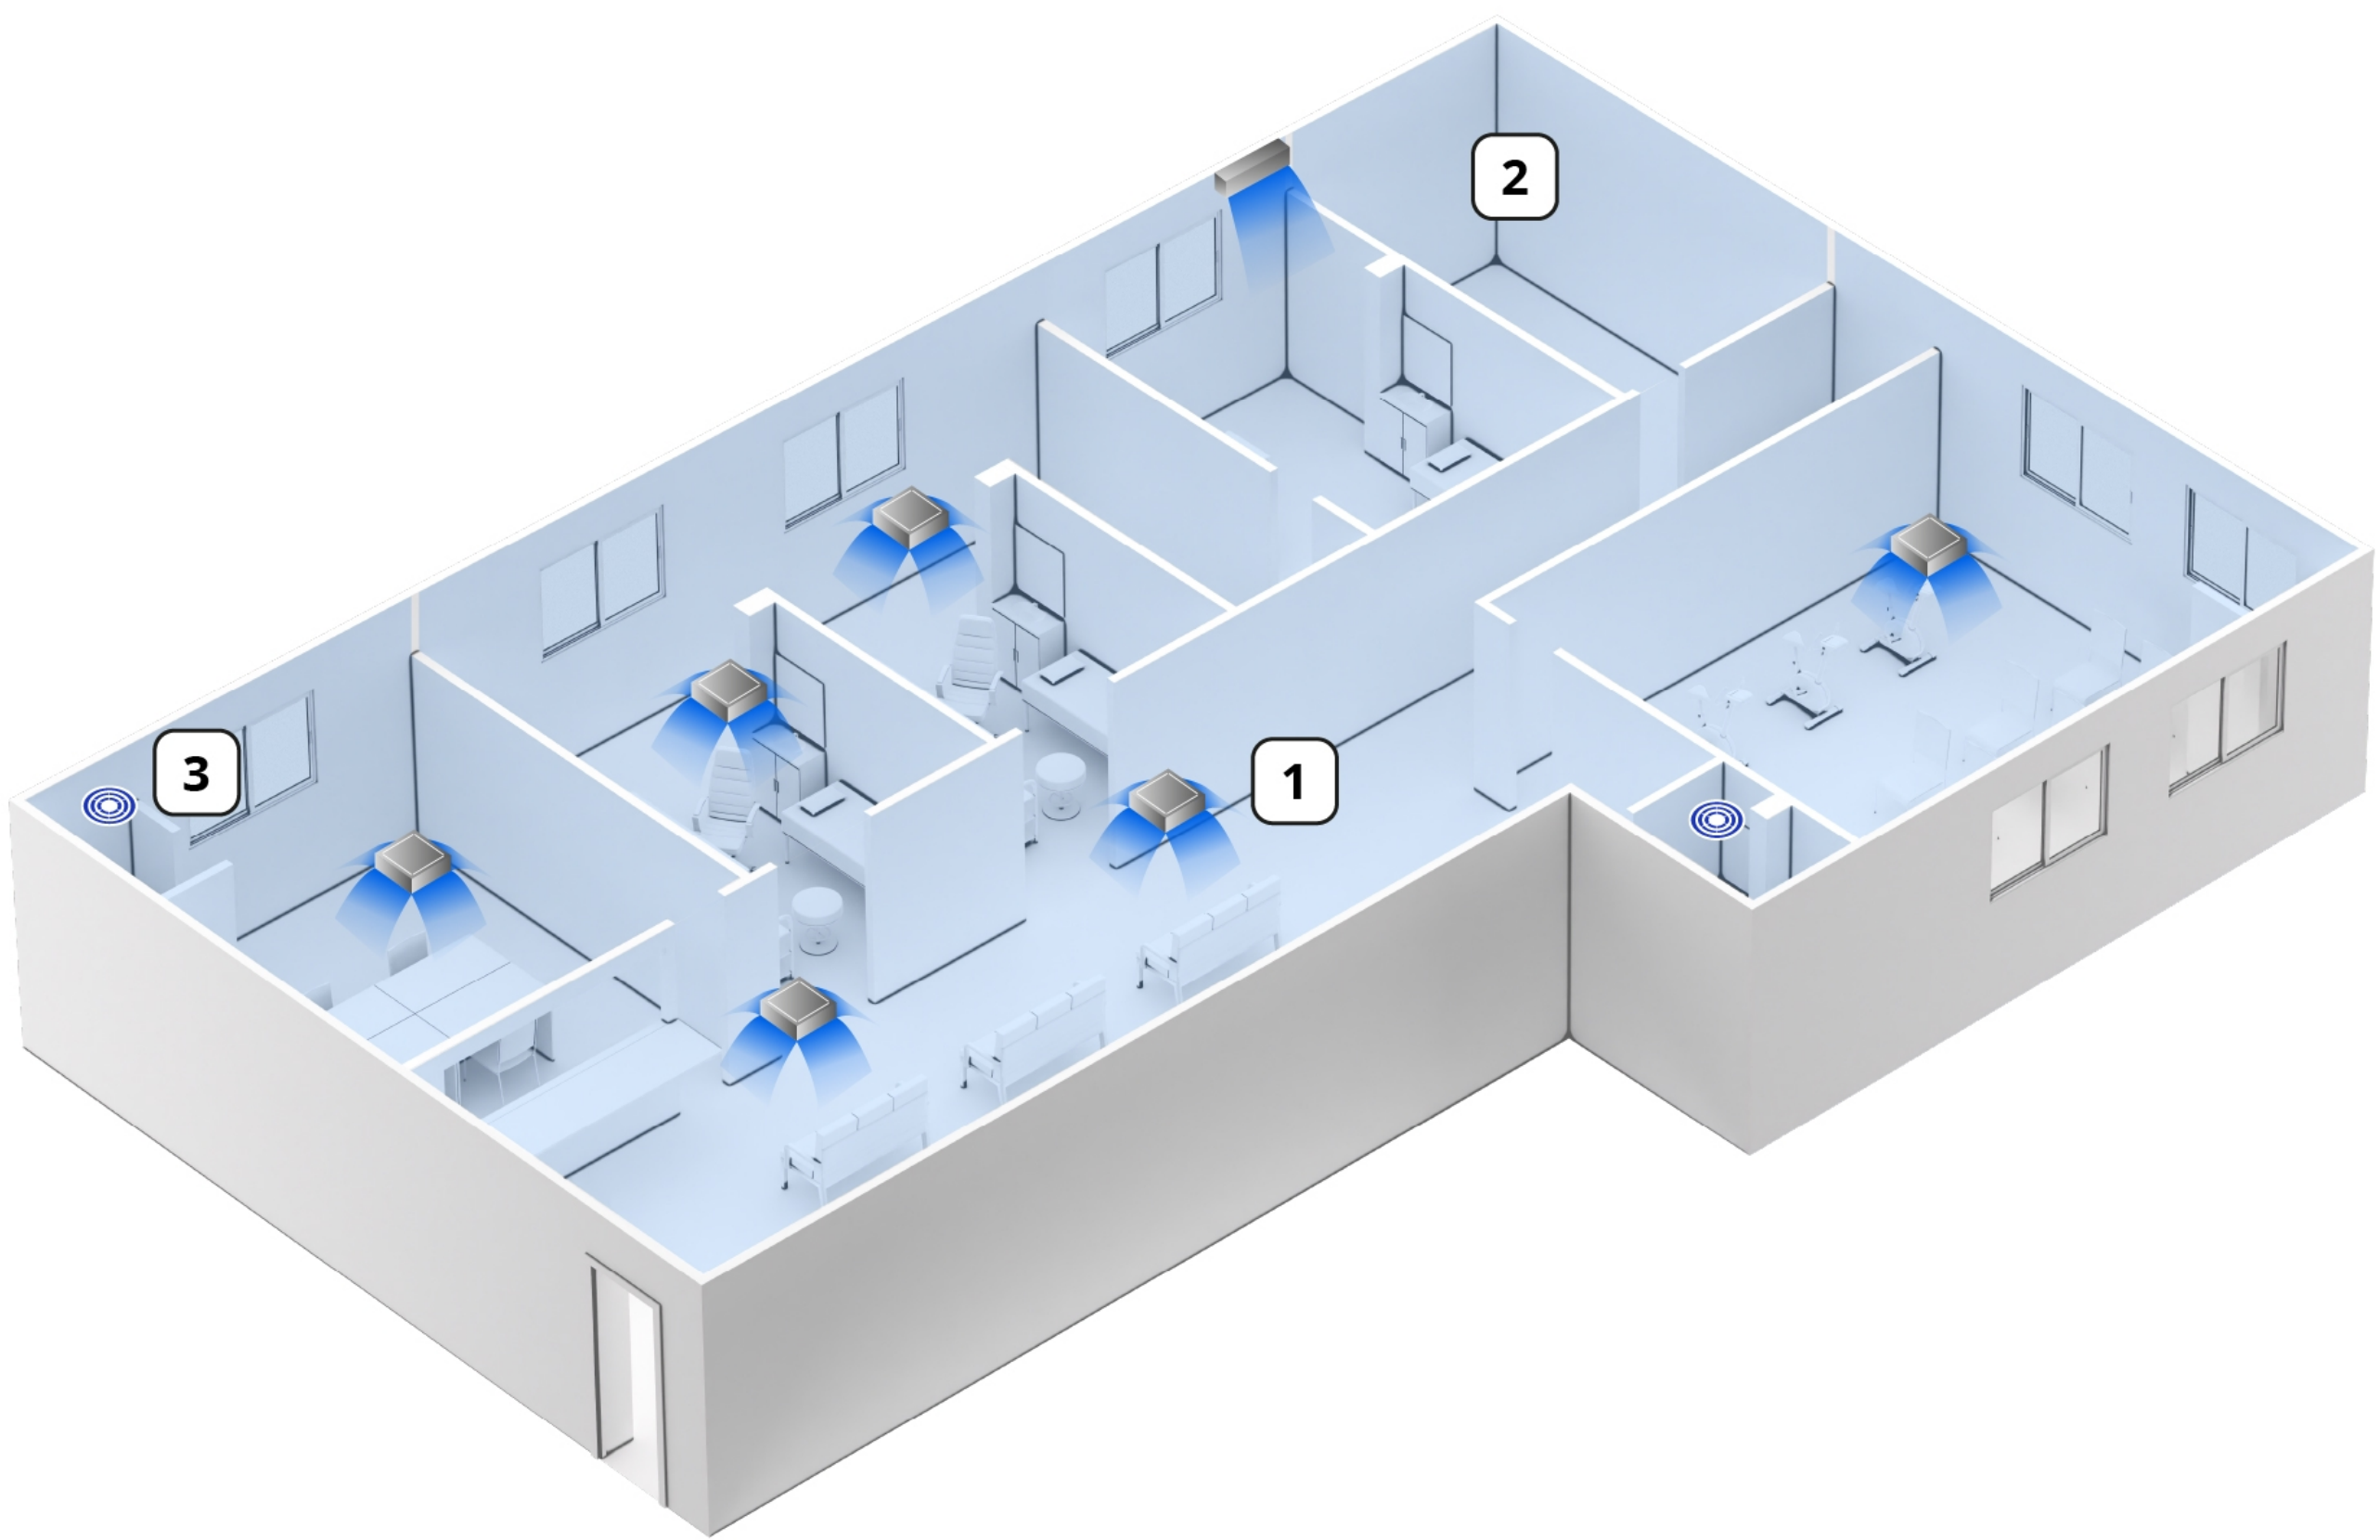

Connectivity focused plan

Air cleaning

4-way cassette

Wall-mounted

air-e (nanoe™ X)

Focused air cleaning

nanoe™ X helps customers and staff enjoy a cleaner and more comfortable environment throughout your clinic.

air-e

Wall-mounted

4-way cassette

Performance score

- Bacteria and virus inhibition: ★★★★★
- Connectivity: ★★★★★
- Ease of installation: ★★★★★
- CO₂ concentration: ★★★★★
- Deodorisation: ★★★★★

[Find out how we score the performance of our systems](#)