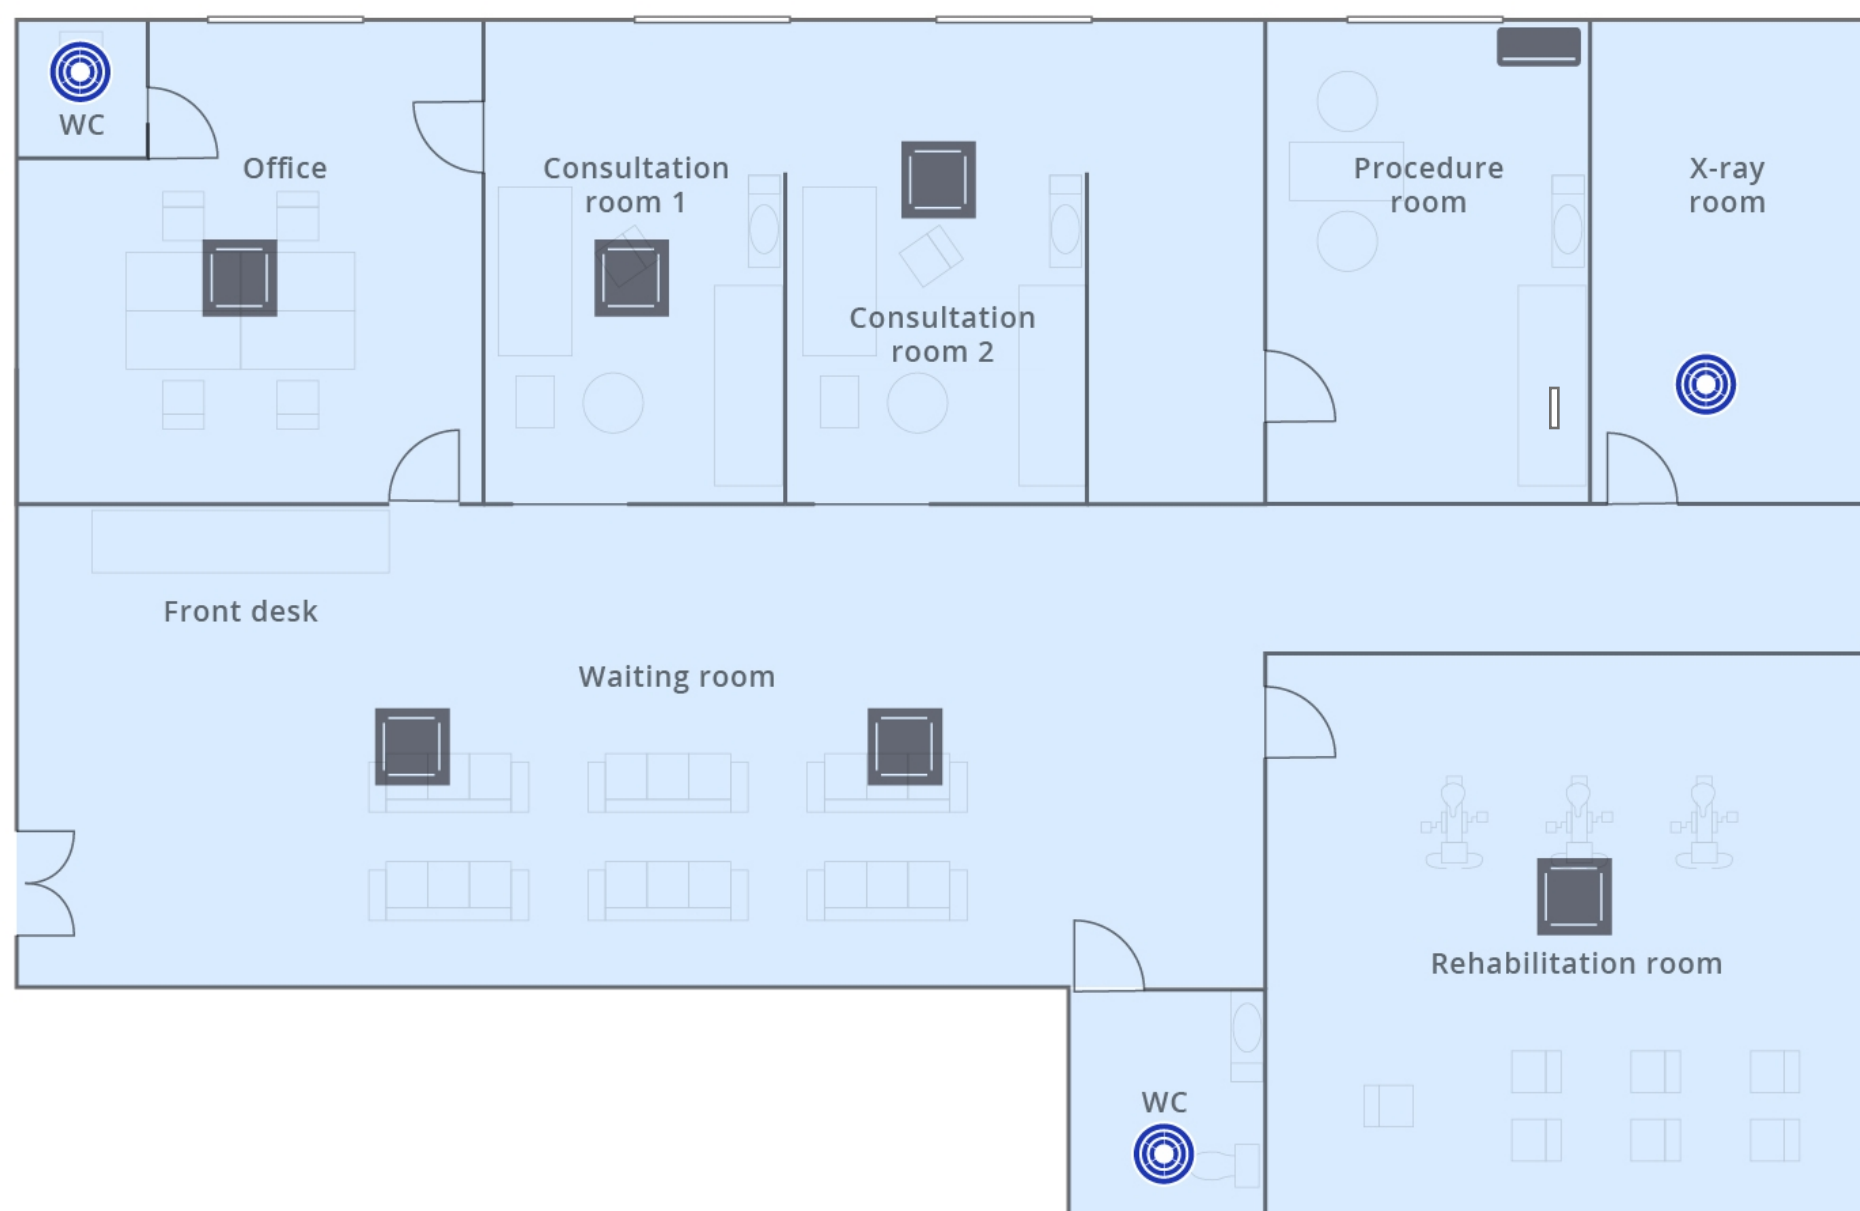

Connectivity focused plan

Air cleaning

4-way cassette

Wall-mounted

air-e (nanoe™ X)

Focused air cleaning

nanoe™ X helps customers and staff enjoy a cleaner and more comfortable environment throughout your clinic.

air-e

Wall-mounted

4-way cassette

Performance score

- Bacteria and virus inhibition: ★★★★★
- Connectivity: ★★★★★
- Ease of installation: ★★★★★
- CO₂ concentration: ★★★★★
- Deodorisation: ★★★★★

[Find out how we score the performance of our systems](#)