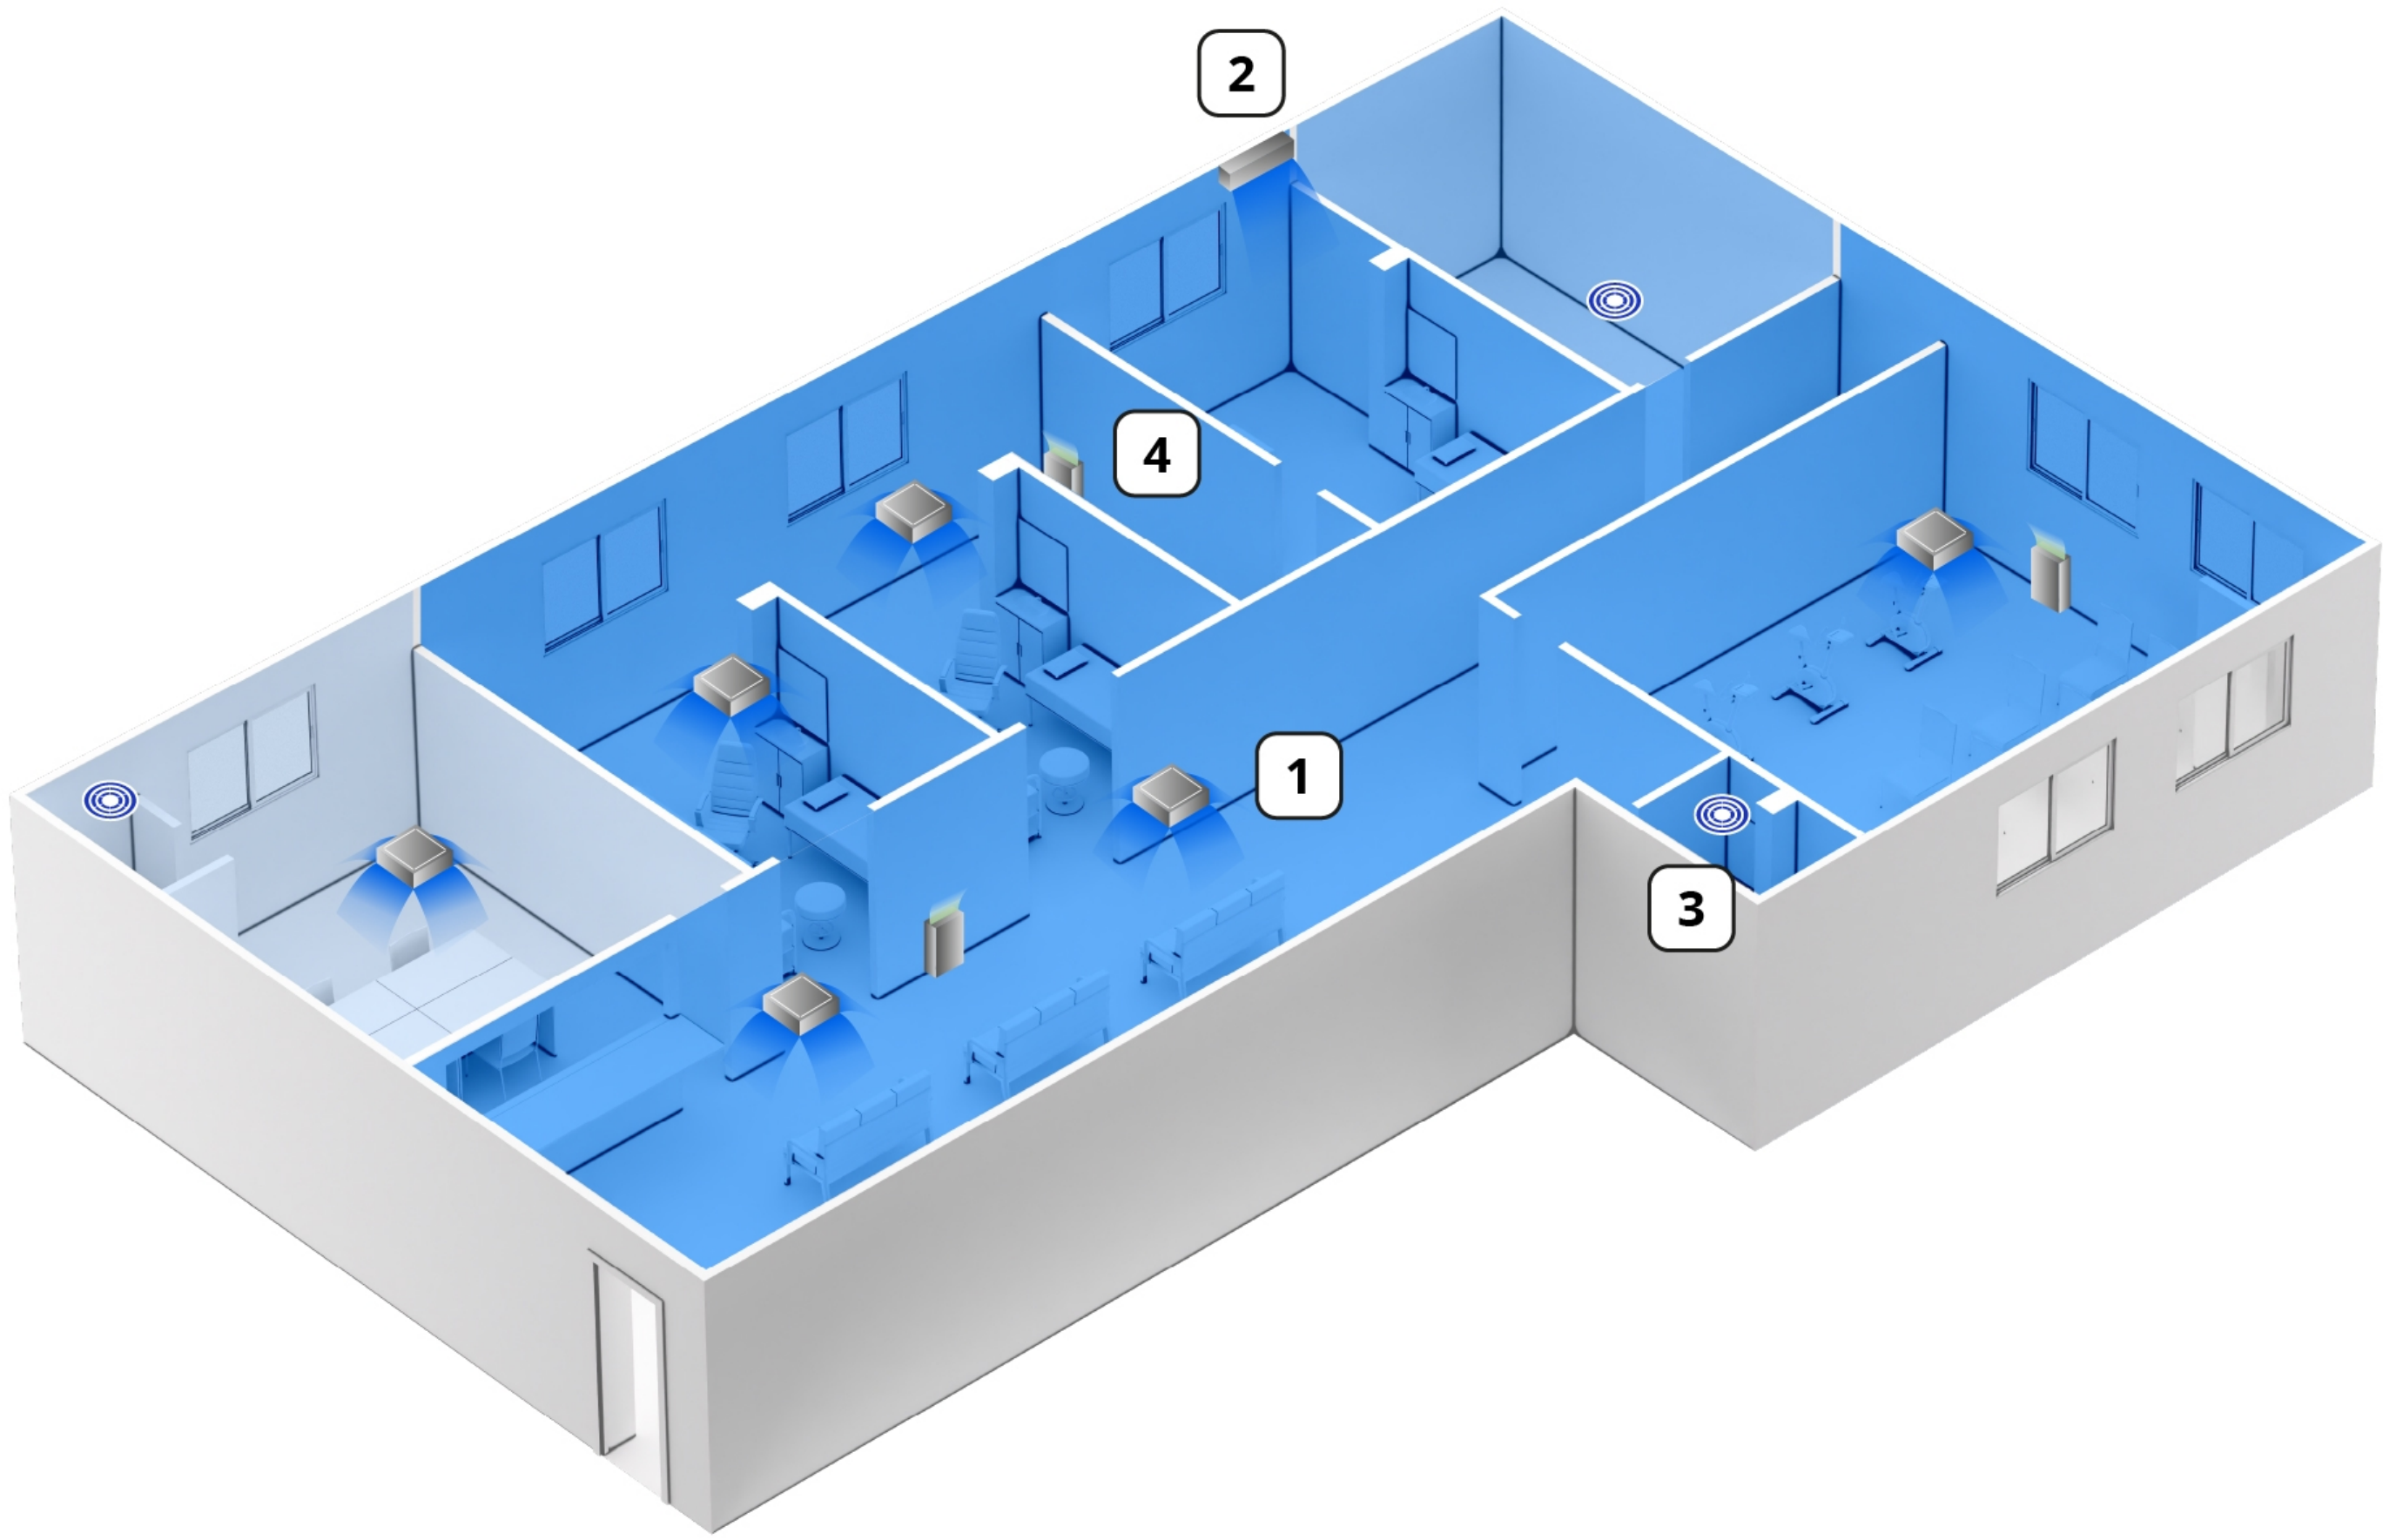

Air cleaning focused plan

Air cleaning

4-way cassette

Wall-mounted

air-e (nanoe™ X)

ziaino™

Focused air cleaning

- High-contact areas, such as changing rooms and workout spaces, feature enhanced pollutant inhibition with ziaino™ and nanoe™ X.
- Two nanoe™ X products keep spaces cleaner where several people come and go.
- Basic cleanliness is maintained with nanoe™ X.

Performance score

- Bacteria and virus inhibition: ★★★★★★
- Connectivity: ★☆☆☆☆
- Ease of installation: ★★★★★★
- CO₂ concentration: ★★★★★★
- Deodorisation: ★★★★★★

[Find out how we score the performance of our systems](#)