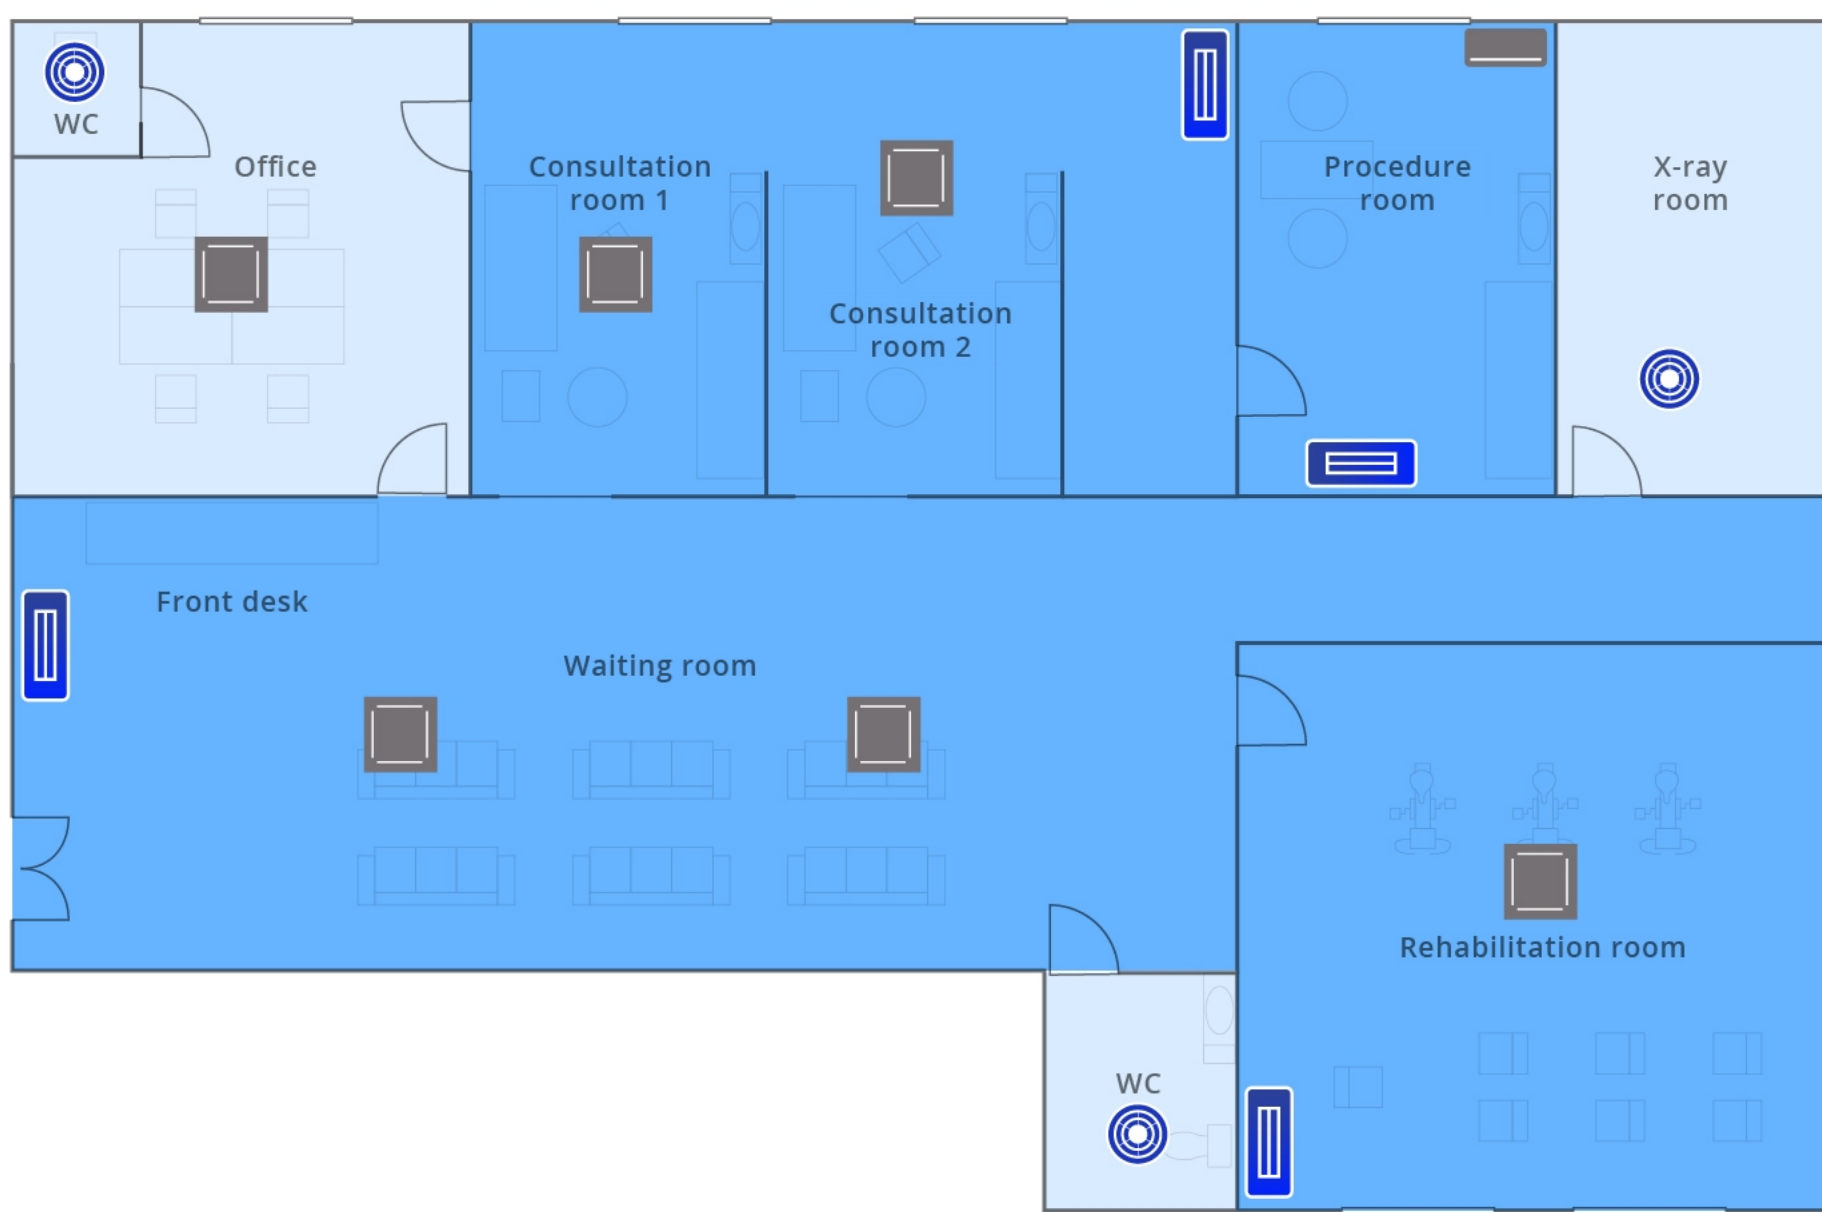

Air cleaning focused plan

Air cleaning

4-way cassette

Wall-mounted

air-e (nanoe™ X)

ziaino™

Focused air cleaning

- High-contact areas, such as changing rooms and workout spaces, feature enhanced pollutant inhibition with ziaino™ and nanoe™ X.
- Two nanoe™ X products keep spaces cleaner where several people come and go.
- Basic cleanliness is maintained with nanoe™ X.