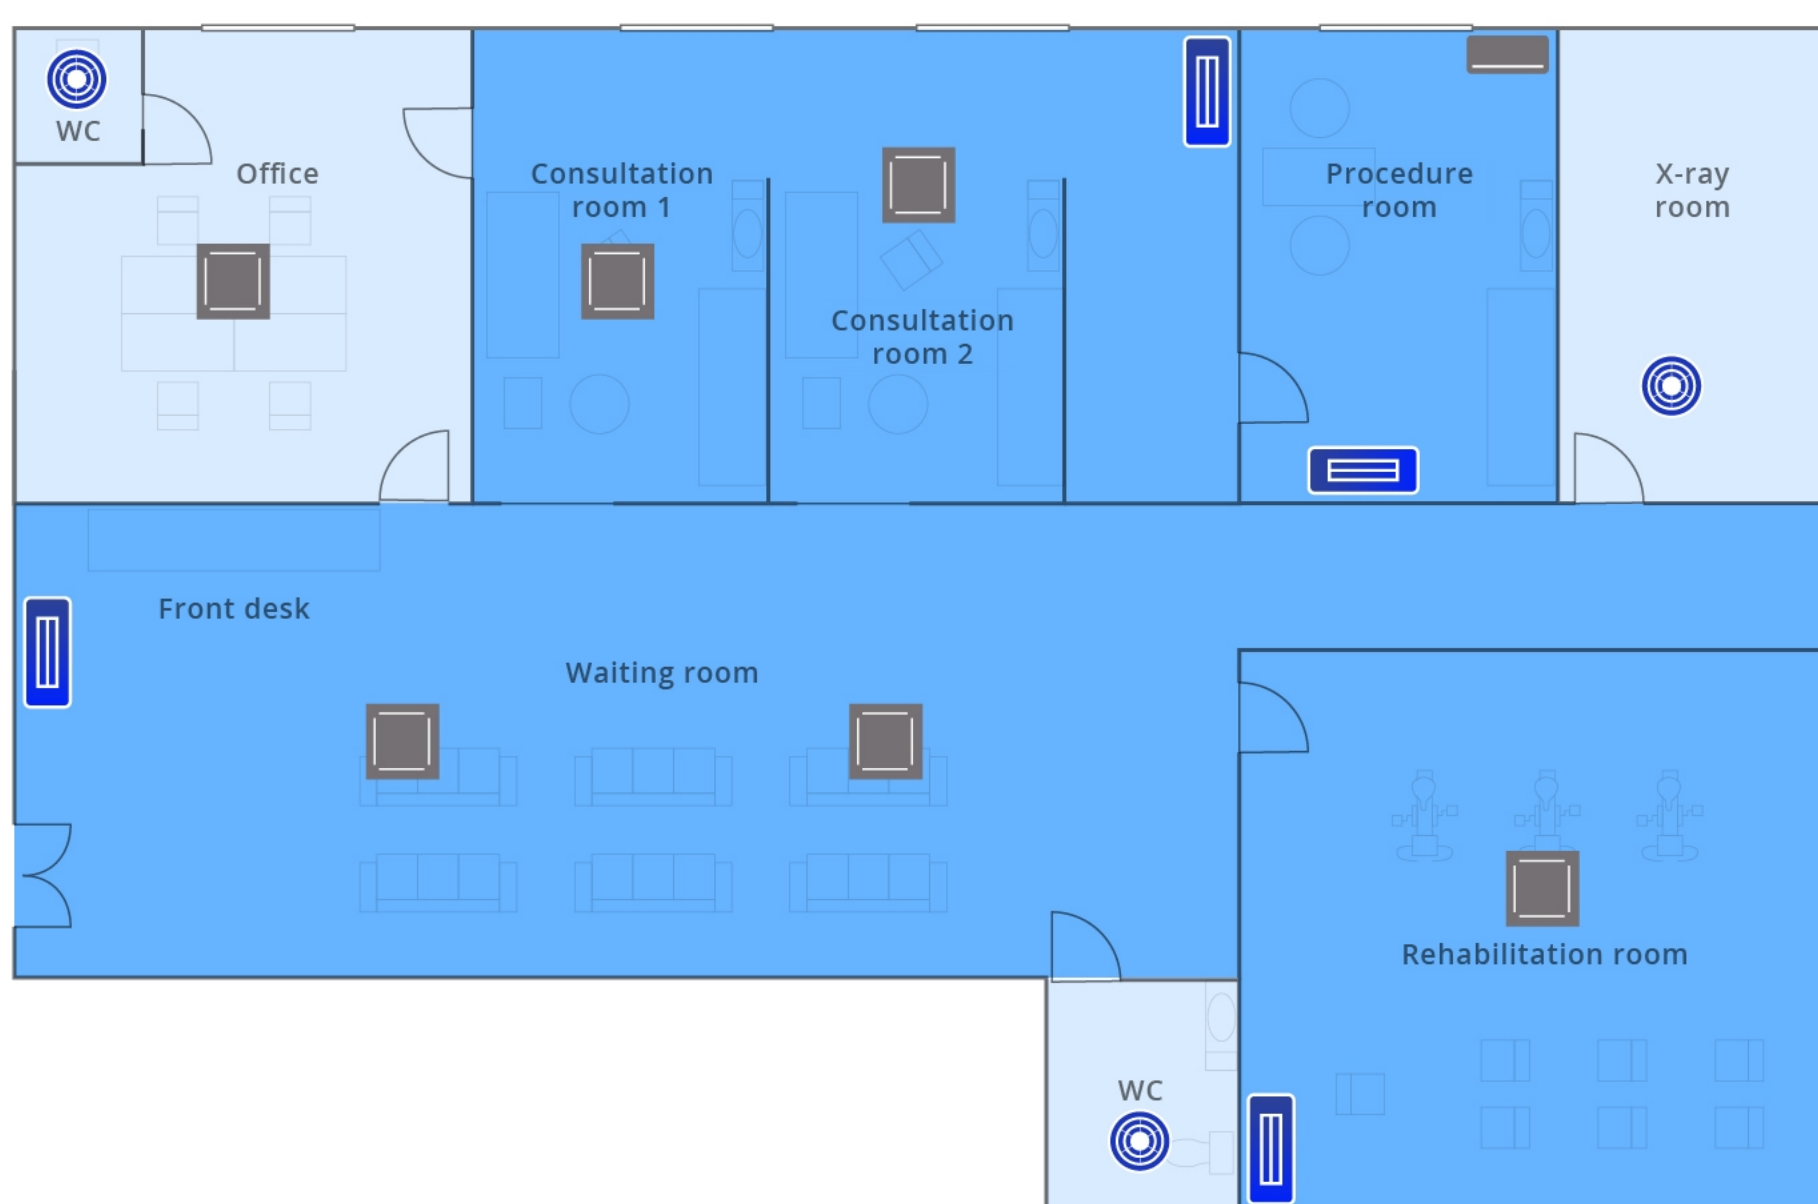

# Planning the best installation for your Clinic

## Air cleaning

4-way cassette

Wall-mounted

air-e (nanoe™ X)

ziaino™

## Focused air cleaning

- High-contact areas, such as changing rooms and workout spaces, feature enhanced pollutant inhibition with ziaino™ and nanoe™ X.
- Two nanoe™ X products keep spaces cleaner where several people come and go.
- Basic cleanliness is maintained with nanoe™ X.