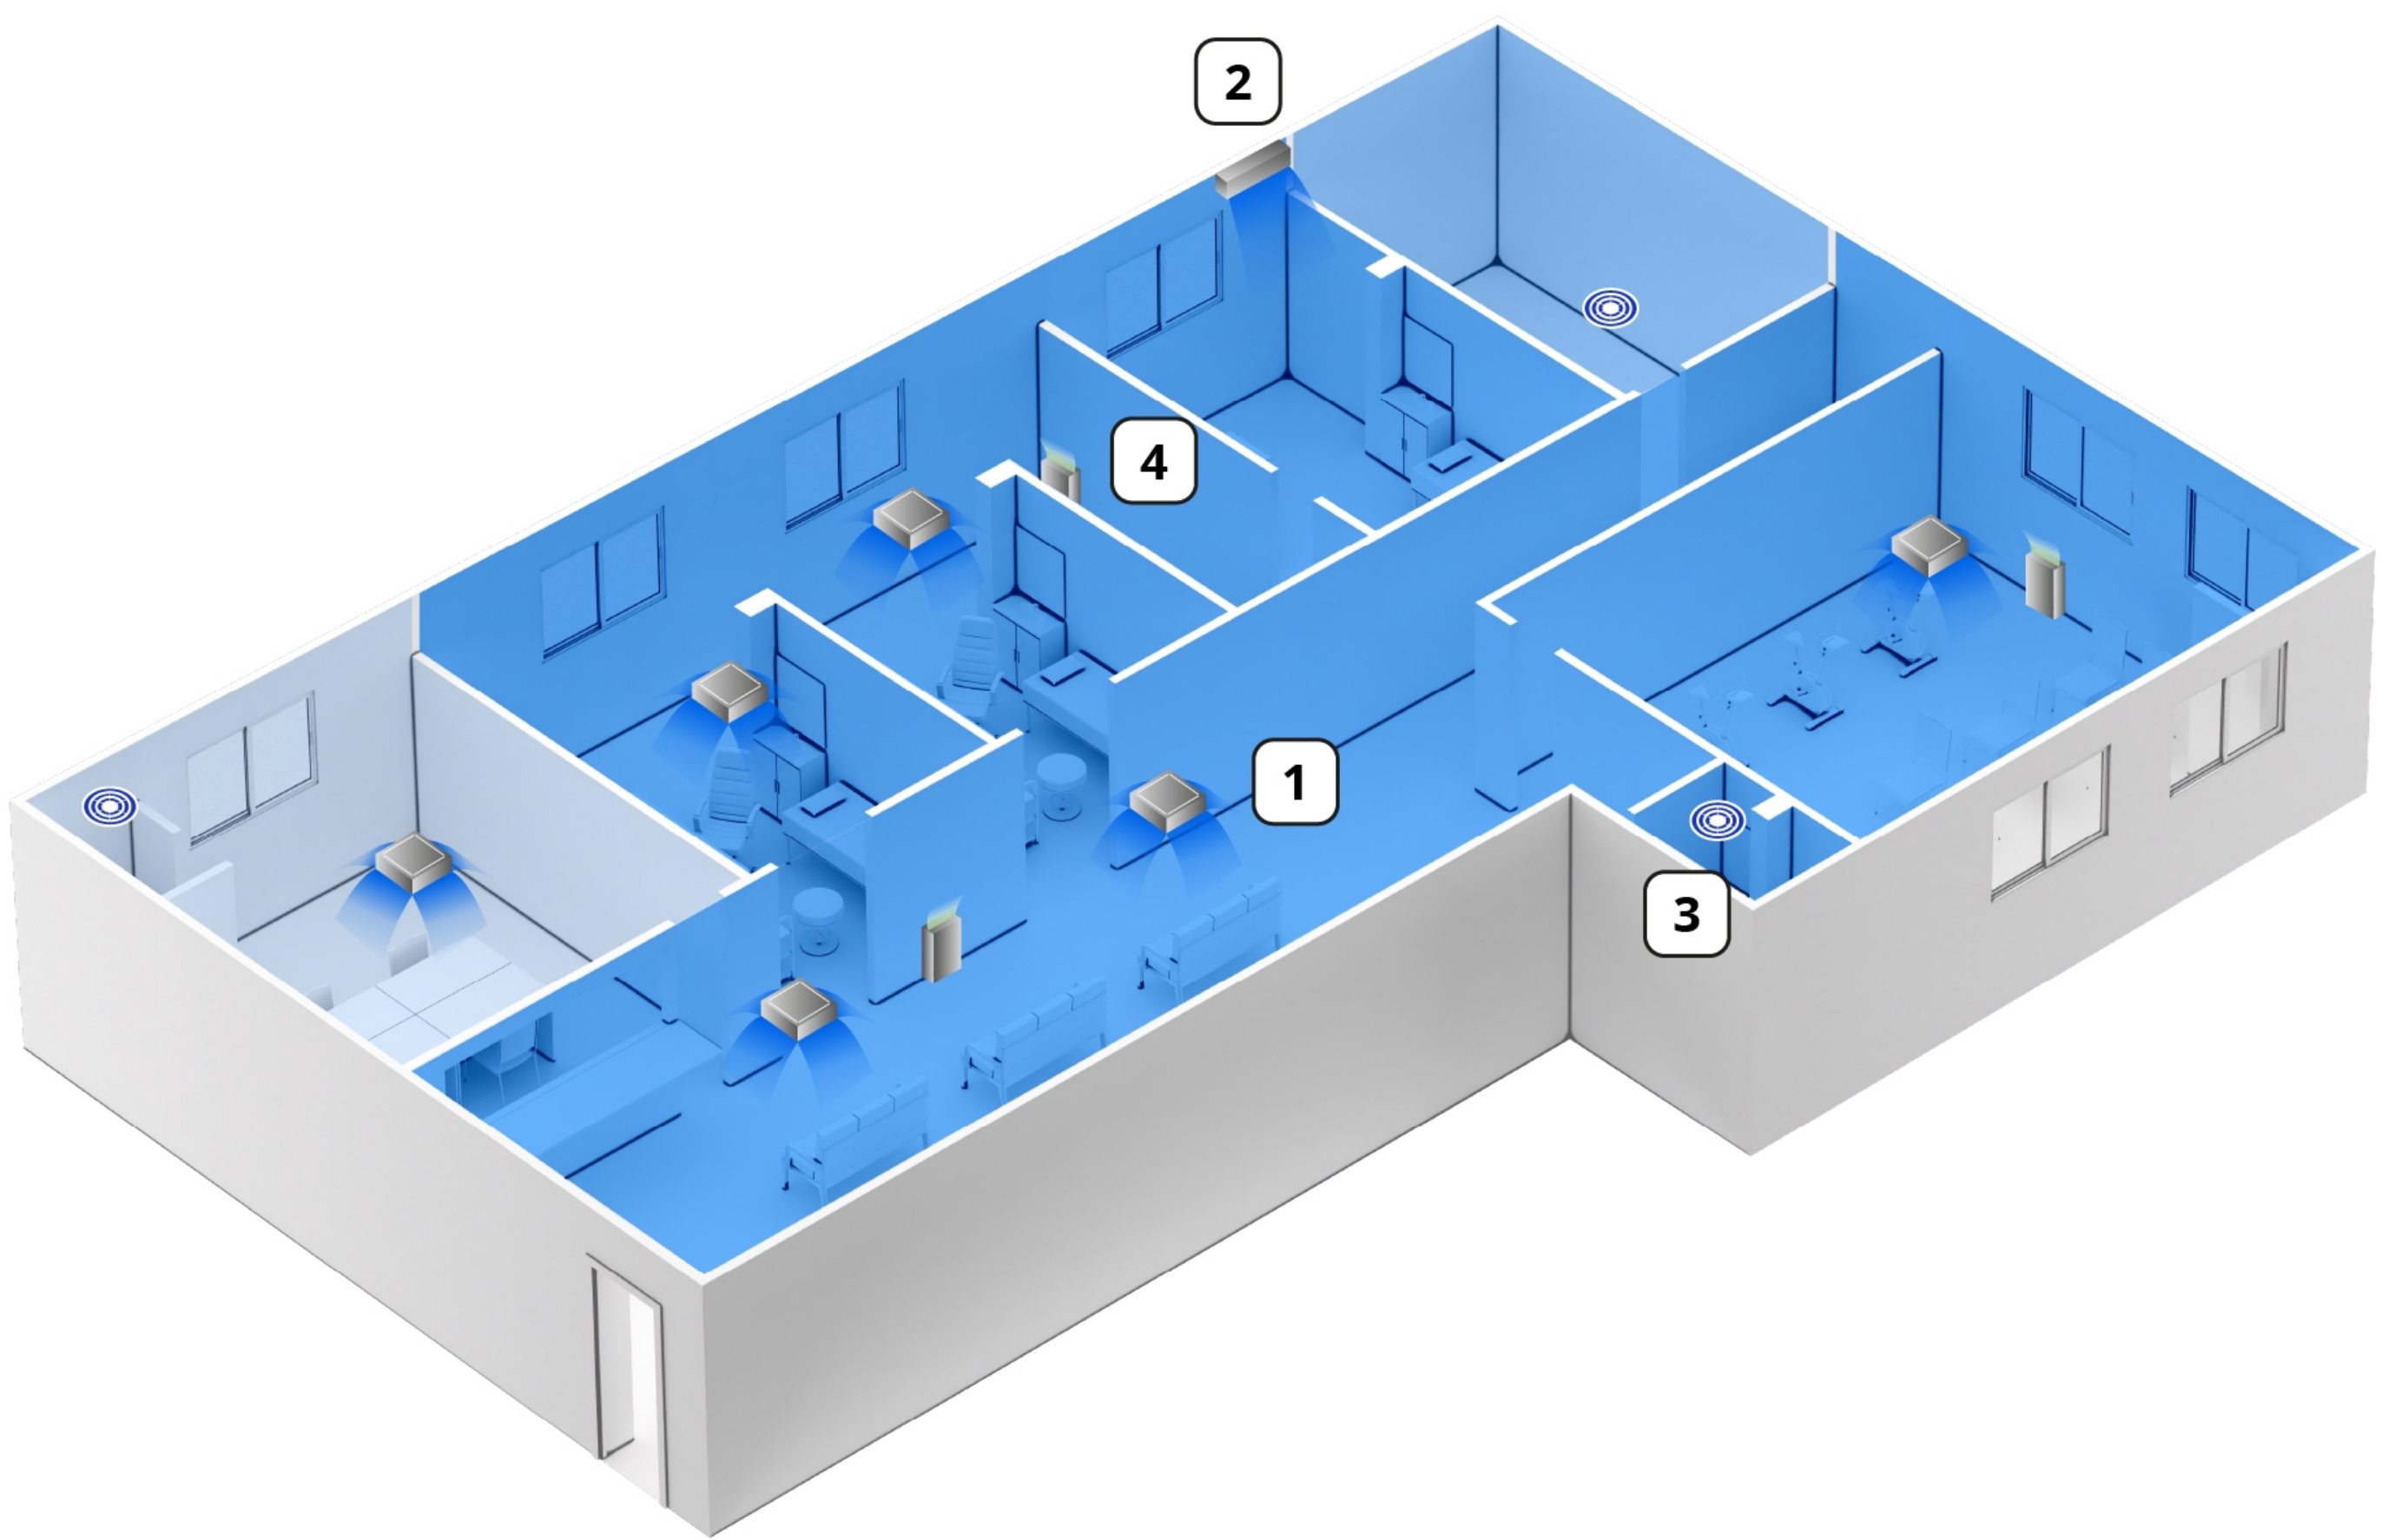

# Planning the best installation for your Clinic

## Air cleaning

4-way cassette

Wall-mounted

air-e (nanoe™ X)

ziaino™

## Focused air cleaning

- High-contact areas, such as changing rooms and workout spaces, feature enhanced pollutant inhibition with ziaino™ and nanoe™ X.
- Two nanoe™ X products keep spaces cleaner where several people come and go.
- Basic cleanliness is maintained with nanoe™ X.