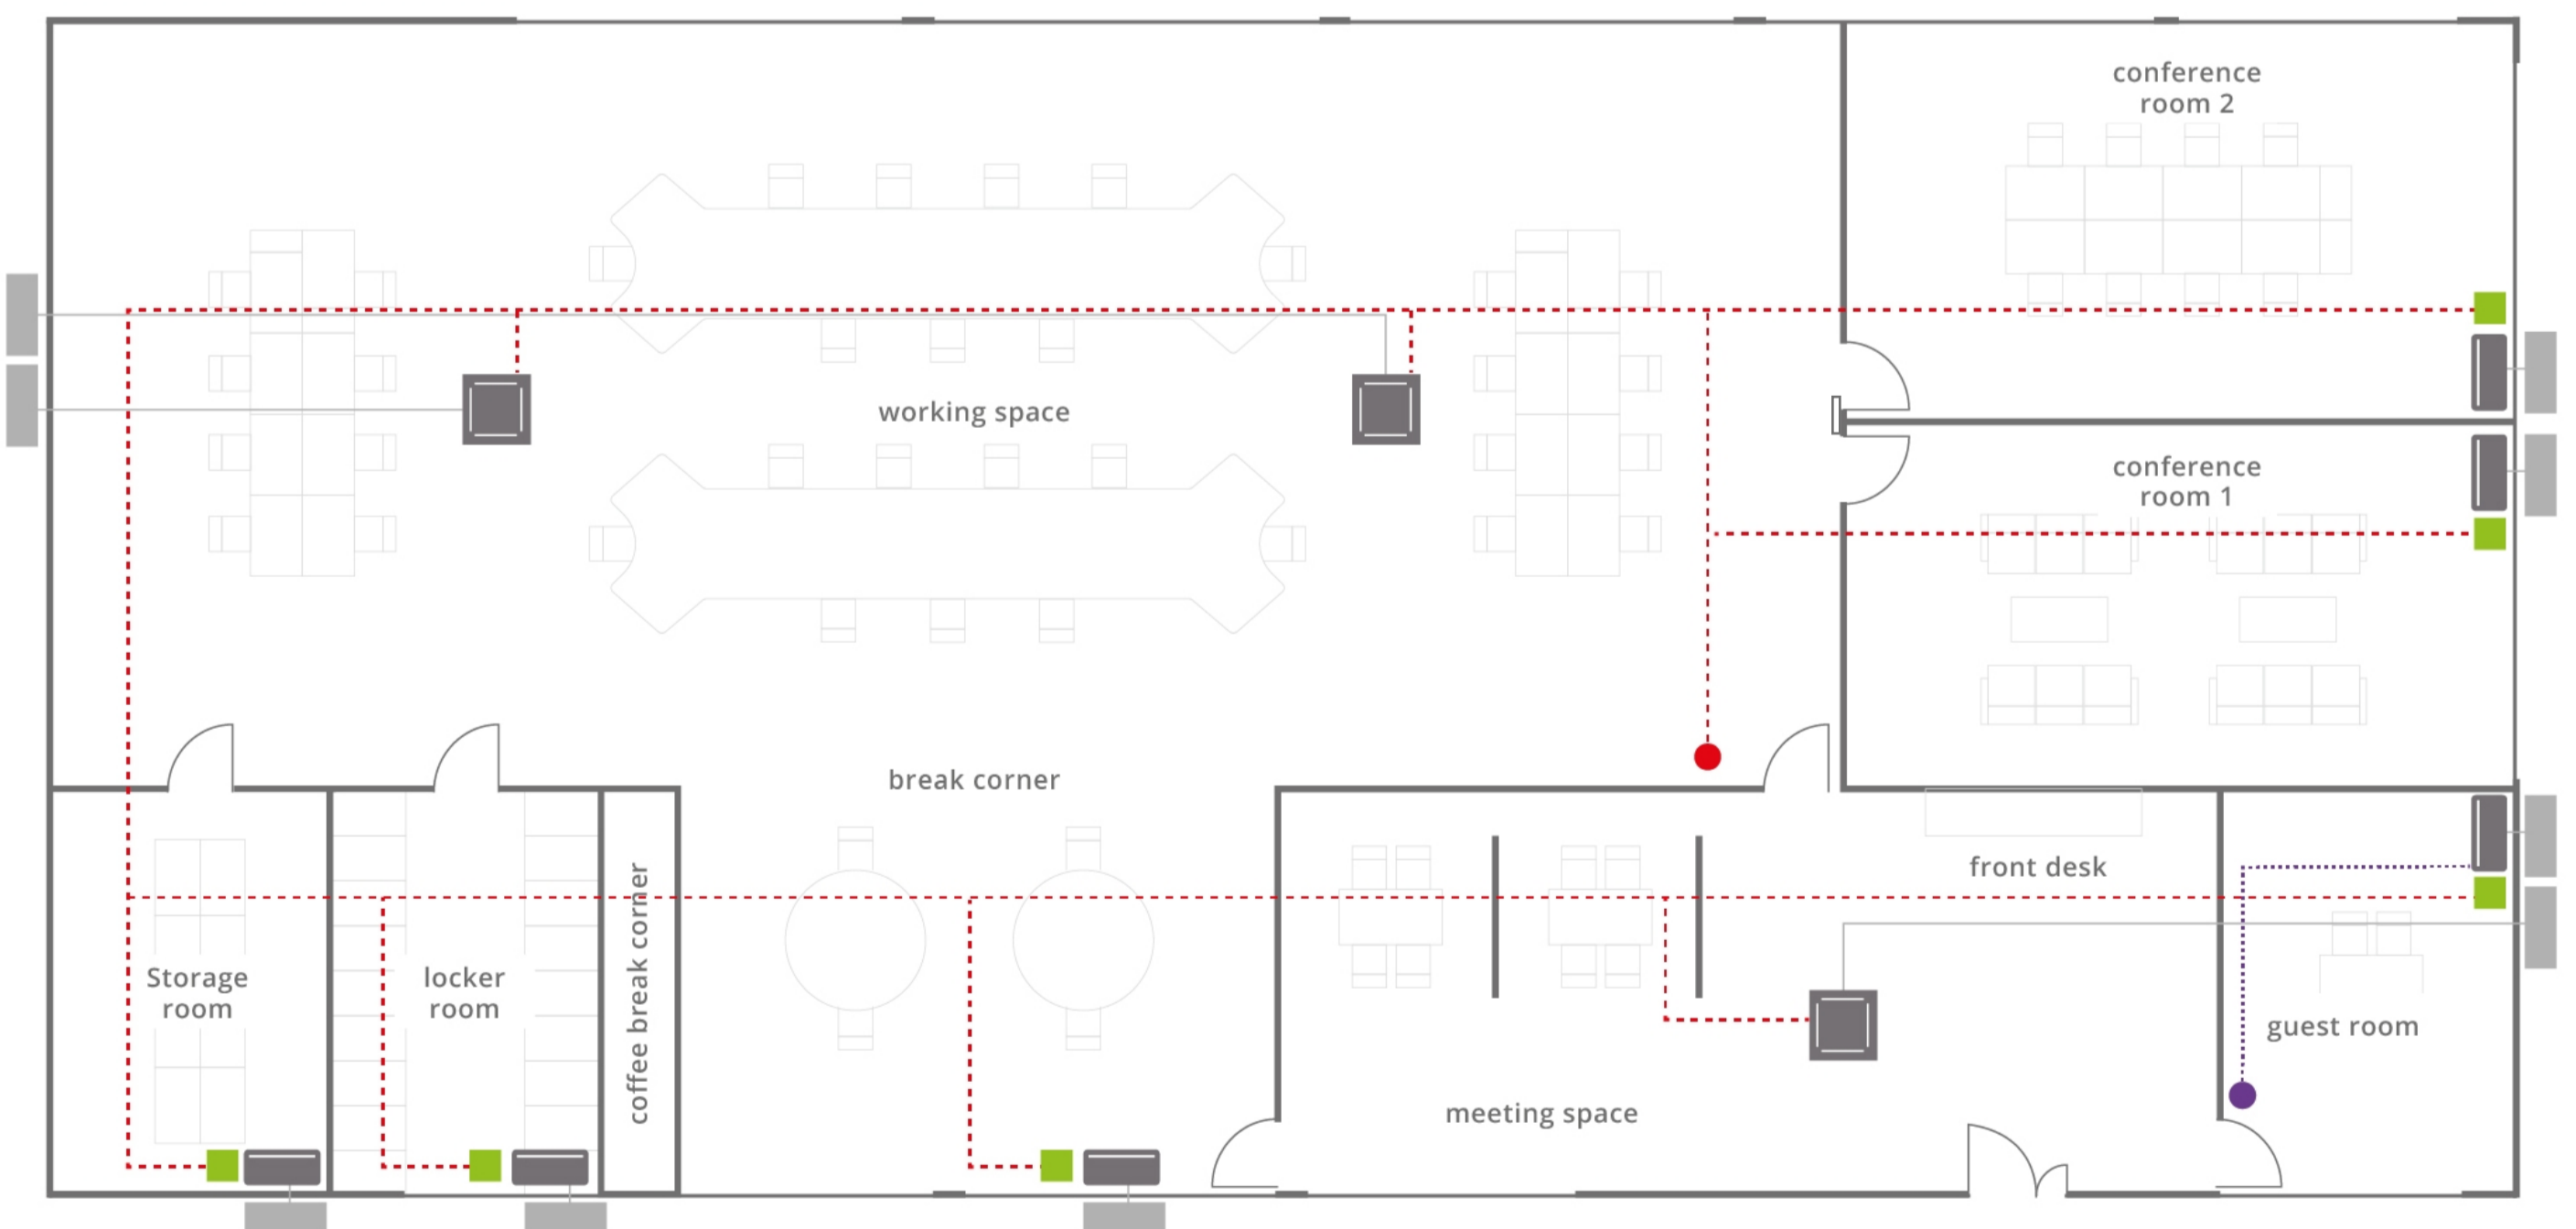

## Connectivity

System controller

CZ-CAPRA1

Individual control (RAC)

## Focused Connectivity

- Individual control for RAC
- Centralised control
- CZ-CAPRA1
- - - Crossover wiring between IDU and individual control
- - - Centralised migration wiring