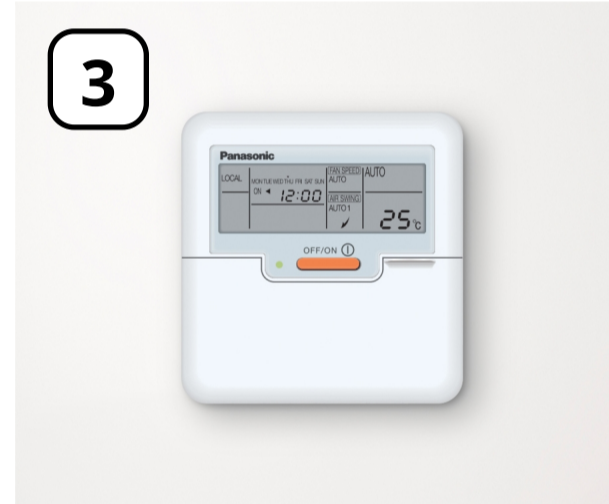

## Connectivity

System controller

CZ-CAPRA1

Individual control (RAC)

## Focused Connectivity

- Individual control for RAC
- Centralised control
- CZ-CAPRA1
- - - Crossover wiring between IDU and individual control
- - - Centralised migration wiring