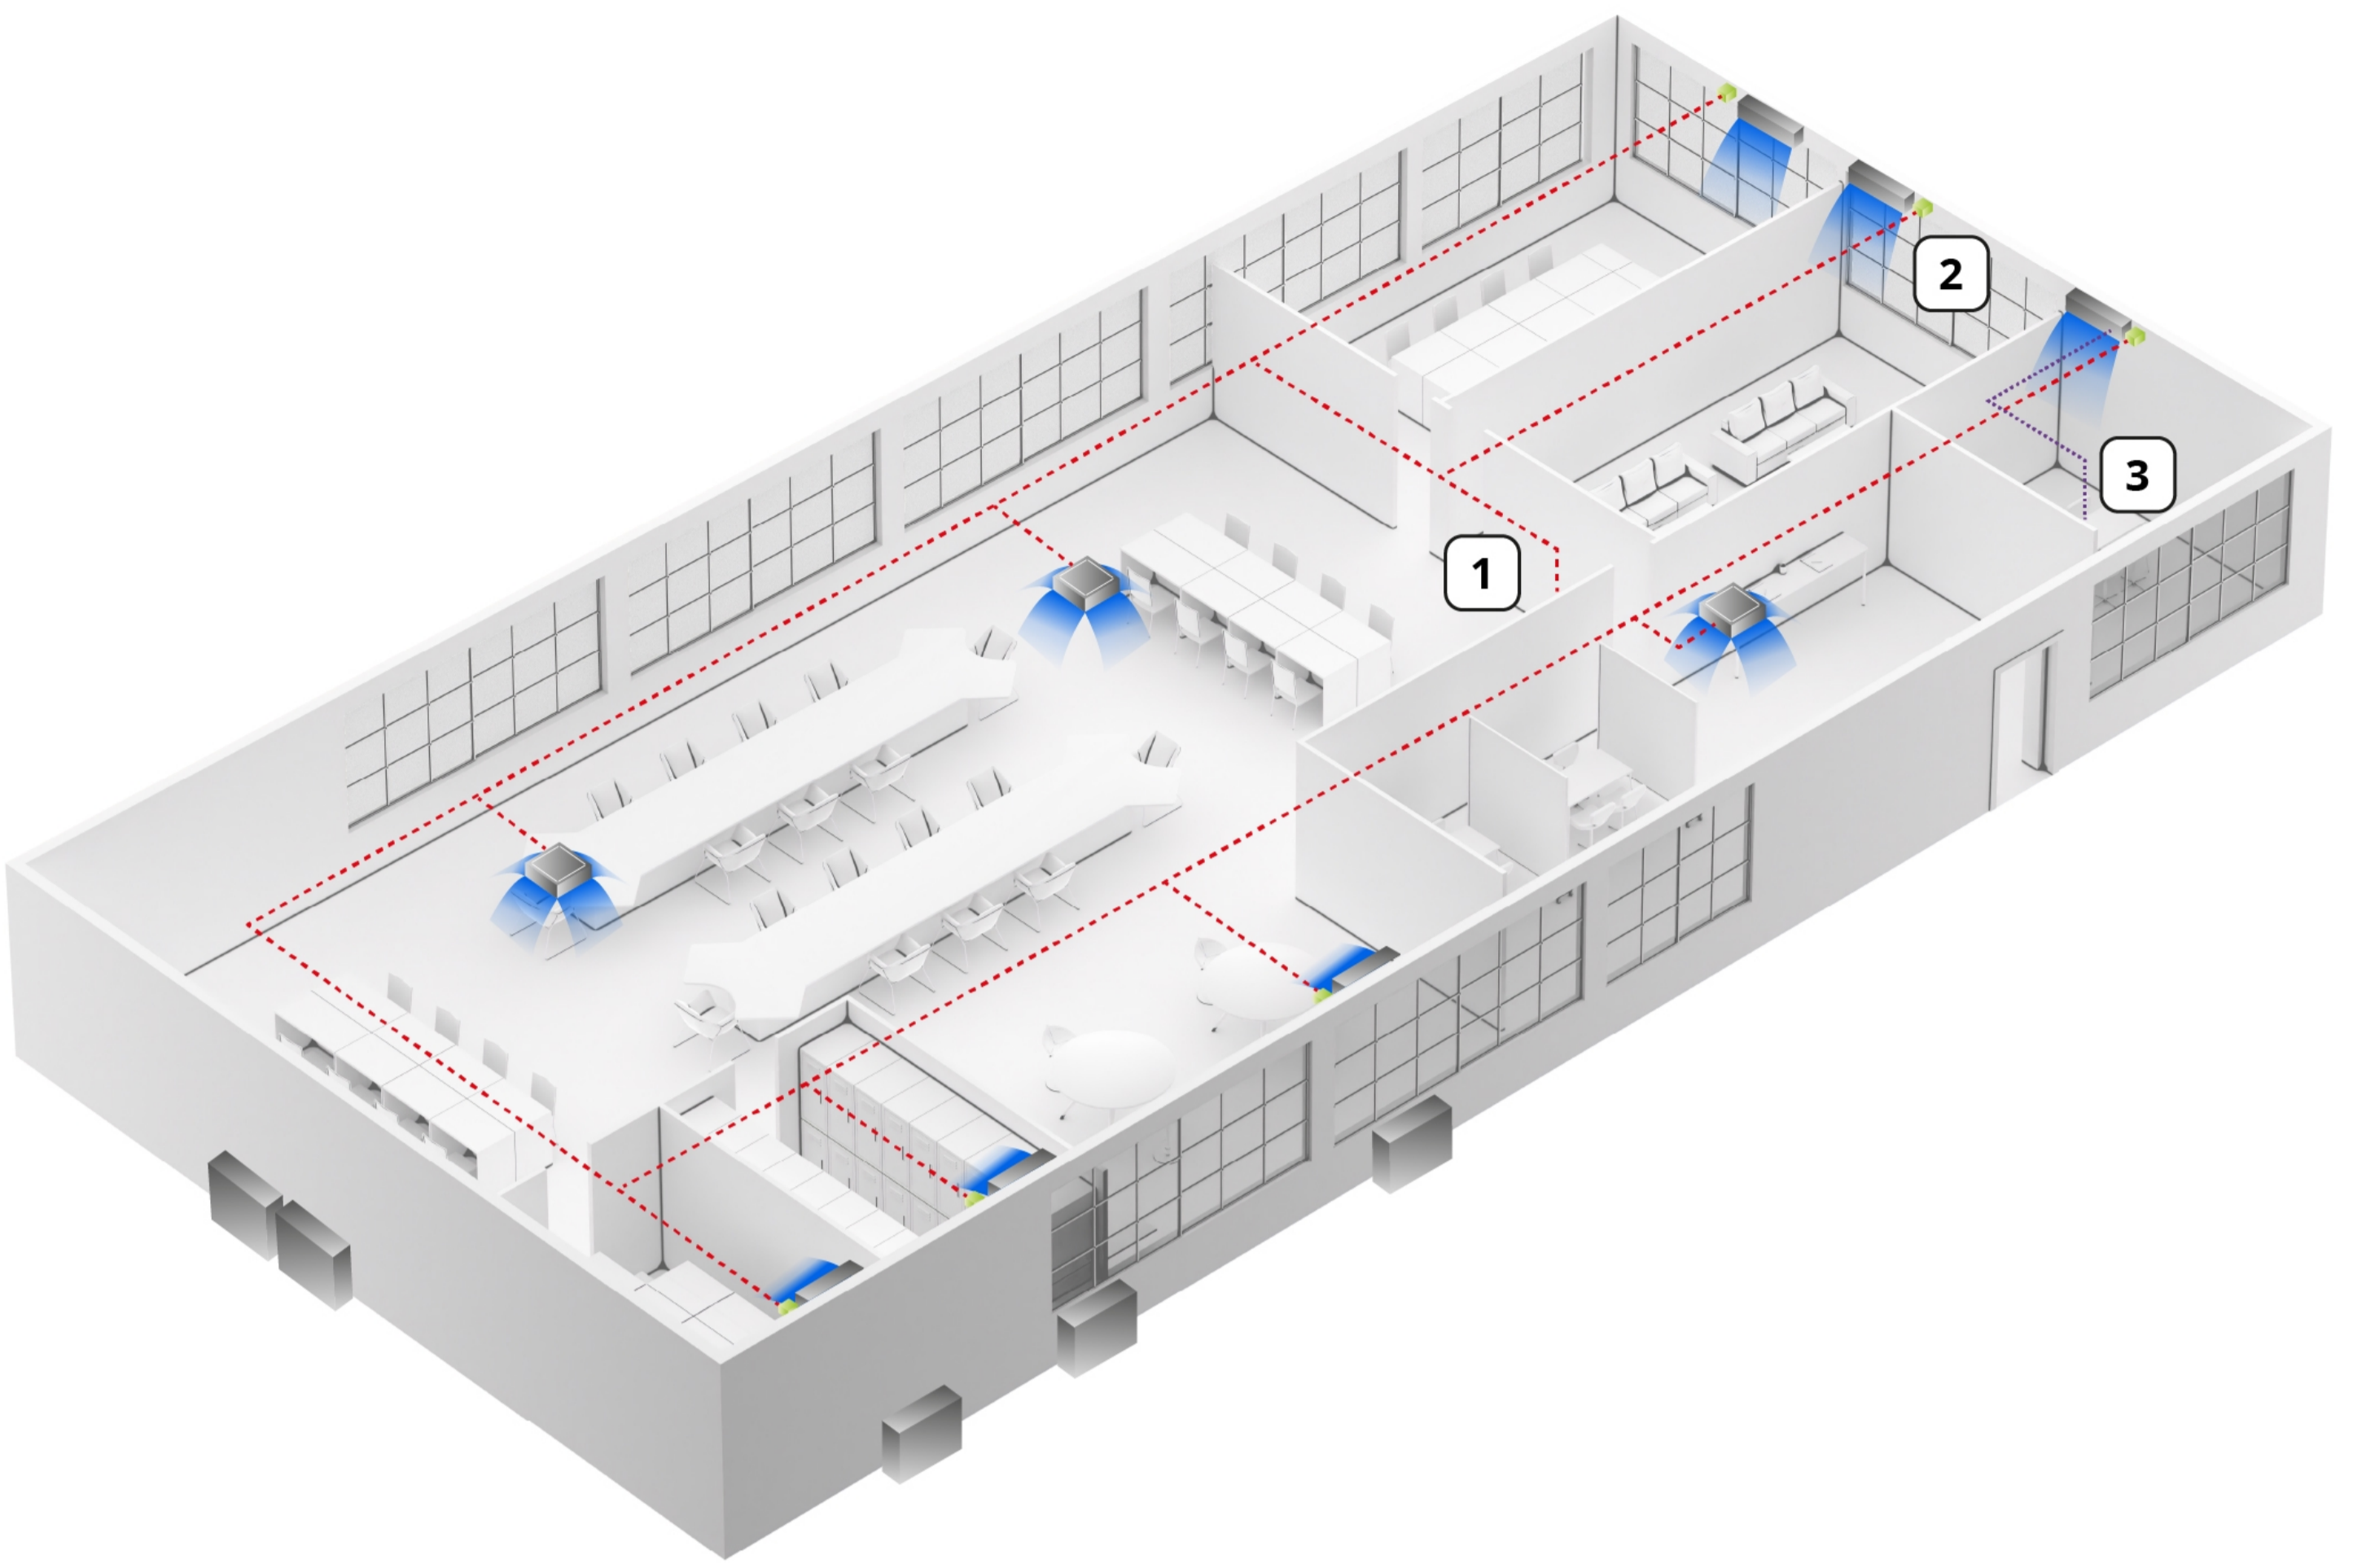

# Air cleaning and connectivity standard plan

## Connectivity

System controller

CZ-CAPRA1

Individual control (RAC)

## Focused Connectivity

- Individual control for RAC
- Centralised control
- CZ-CAPRA1
- - - Crossover wiring between IDU and individual control
- - - Centralised migration wiring