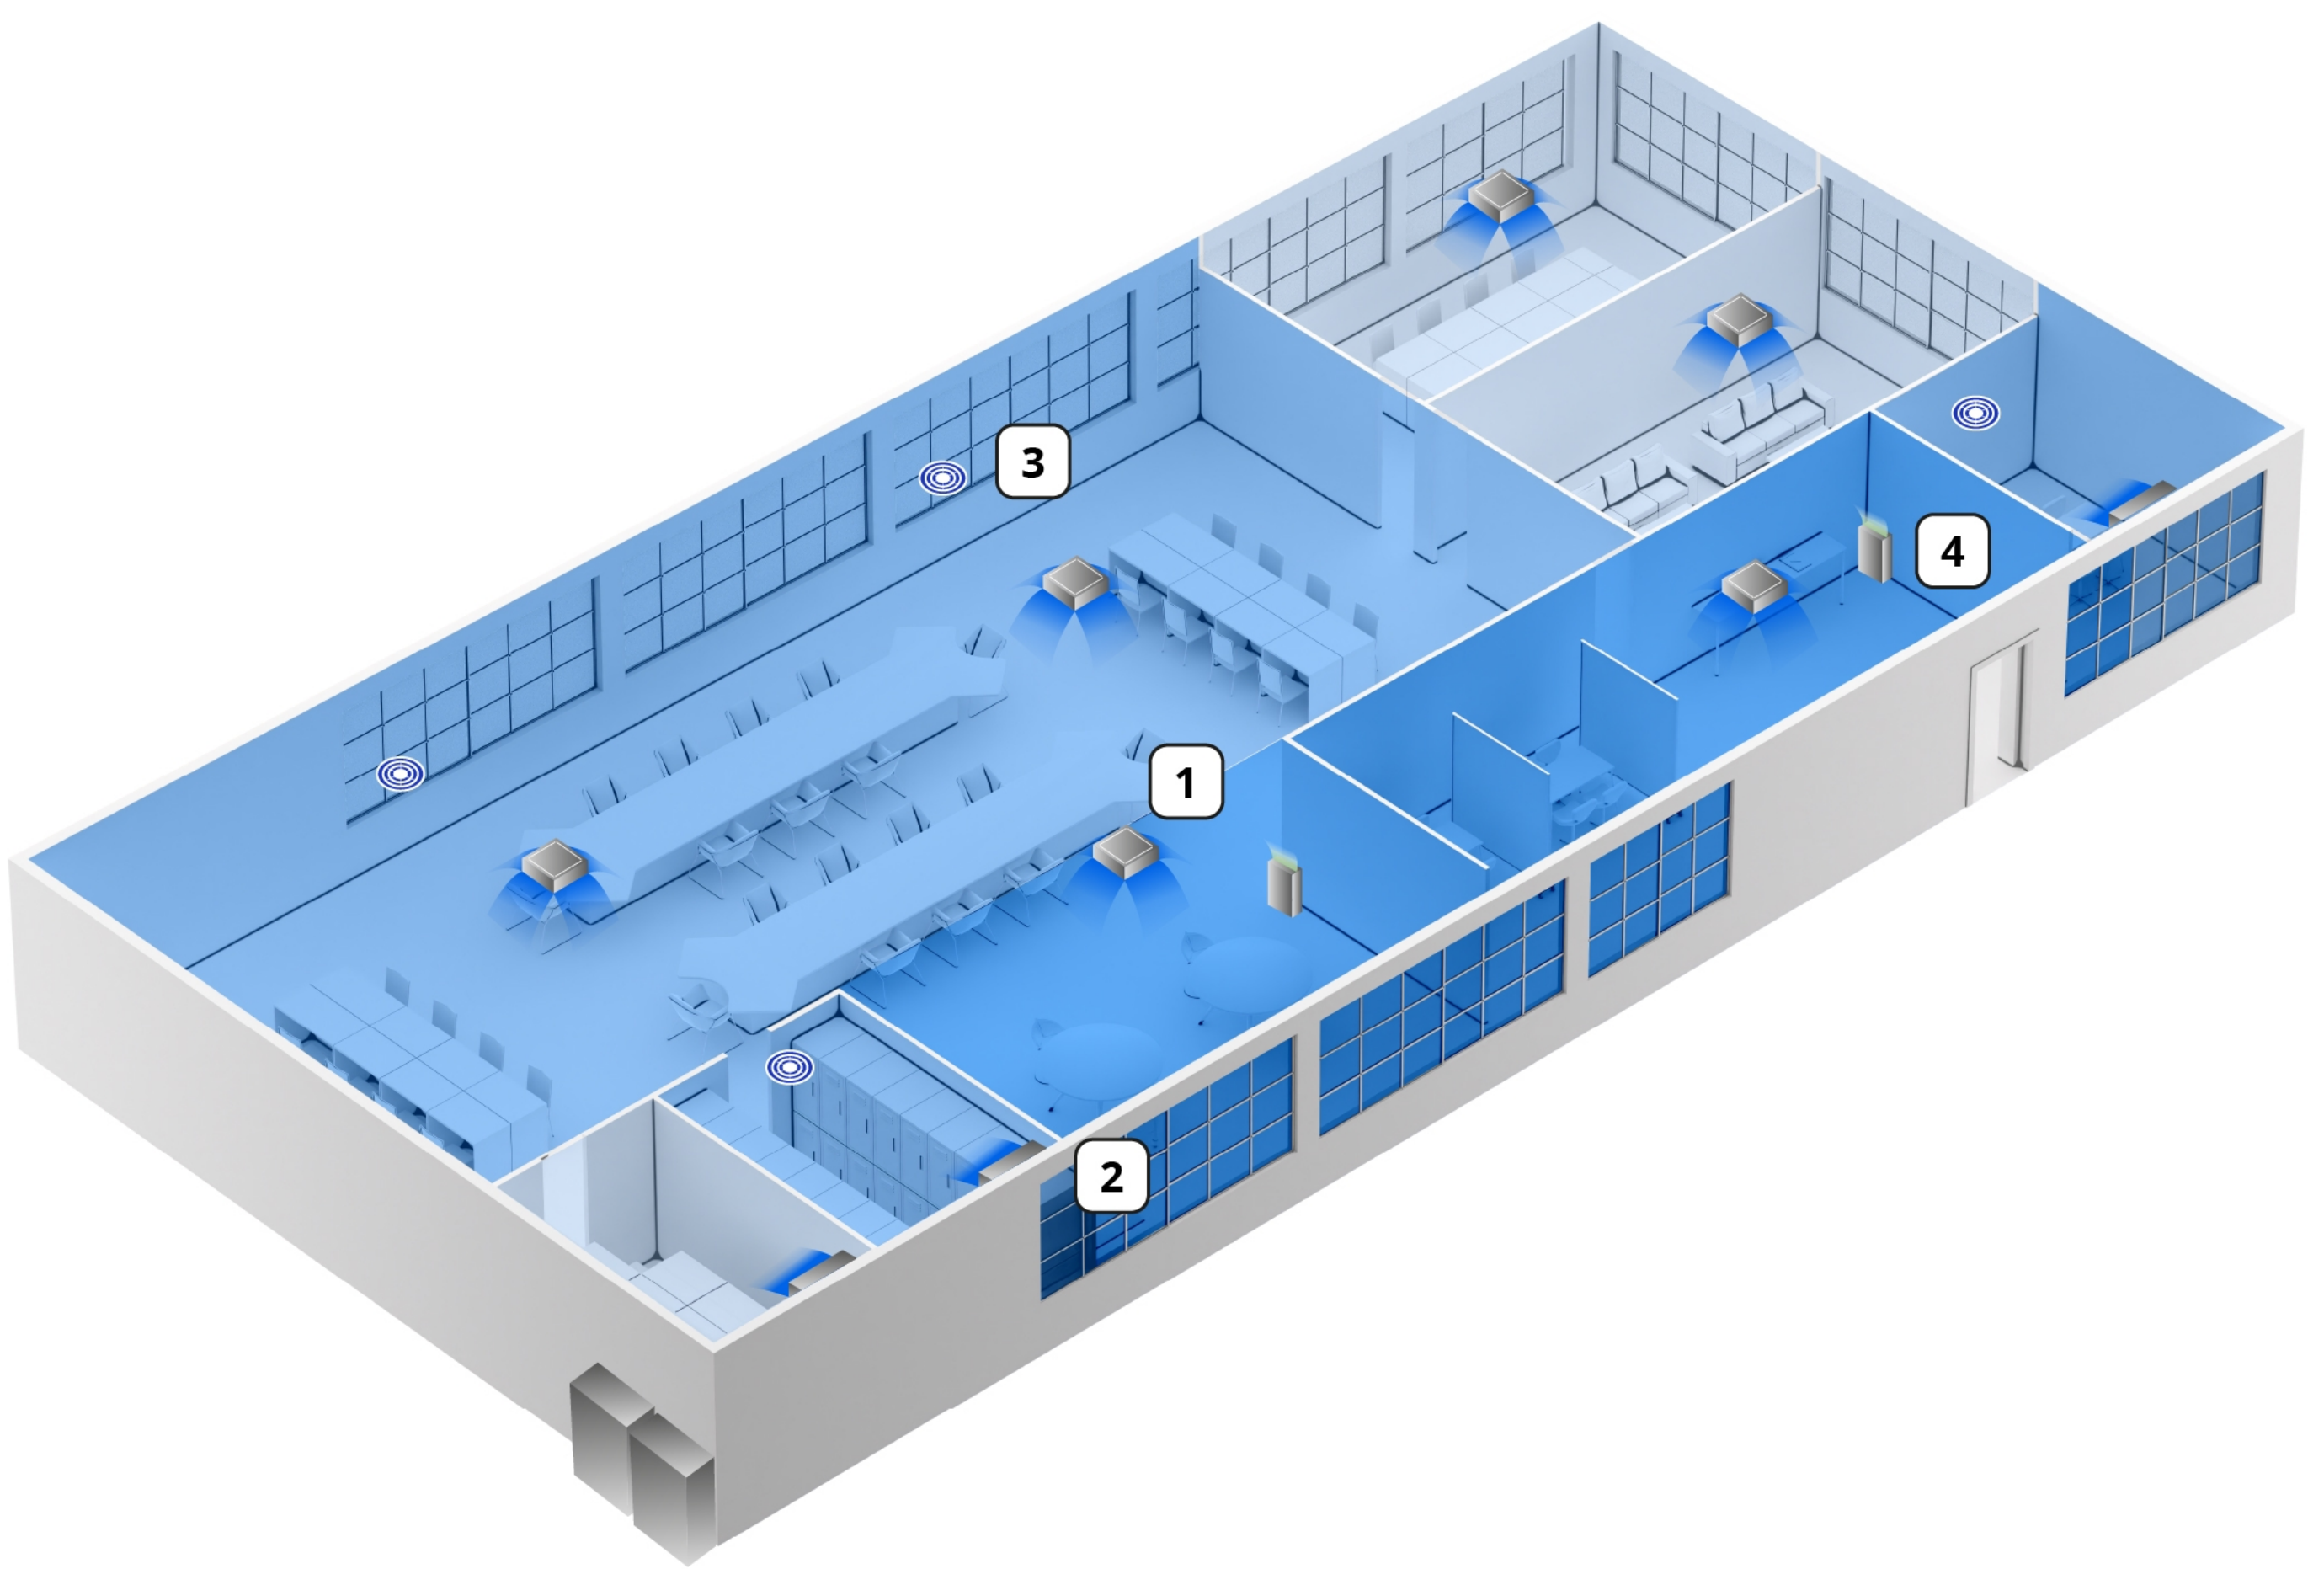

# Planning the best installation for your office

## Air cleaning

4-way cassette

Wall-mounted

air-e (nanoe™ X)

ziaino™

## Focused air cleaning

- High-contact areas, such as changing rooms and workout spaces, feature enhanced pollutant inhibition with ziaino™ and nanoe™ X.
- Two nanoe™ X products keep spaces cleaner where several people come and go.
- Basic cleanliness is maintained with nanoe™ X.

air-e

ziaino™

Wall-mounted

4-way cassette