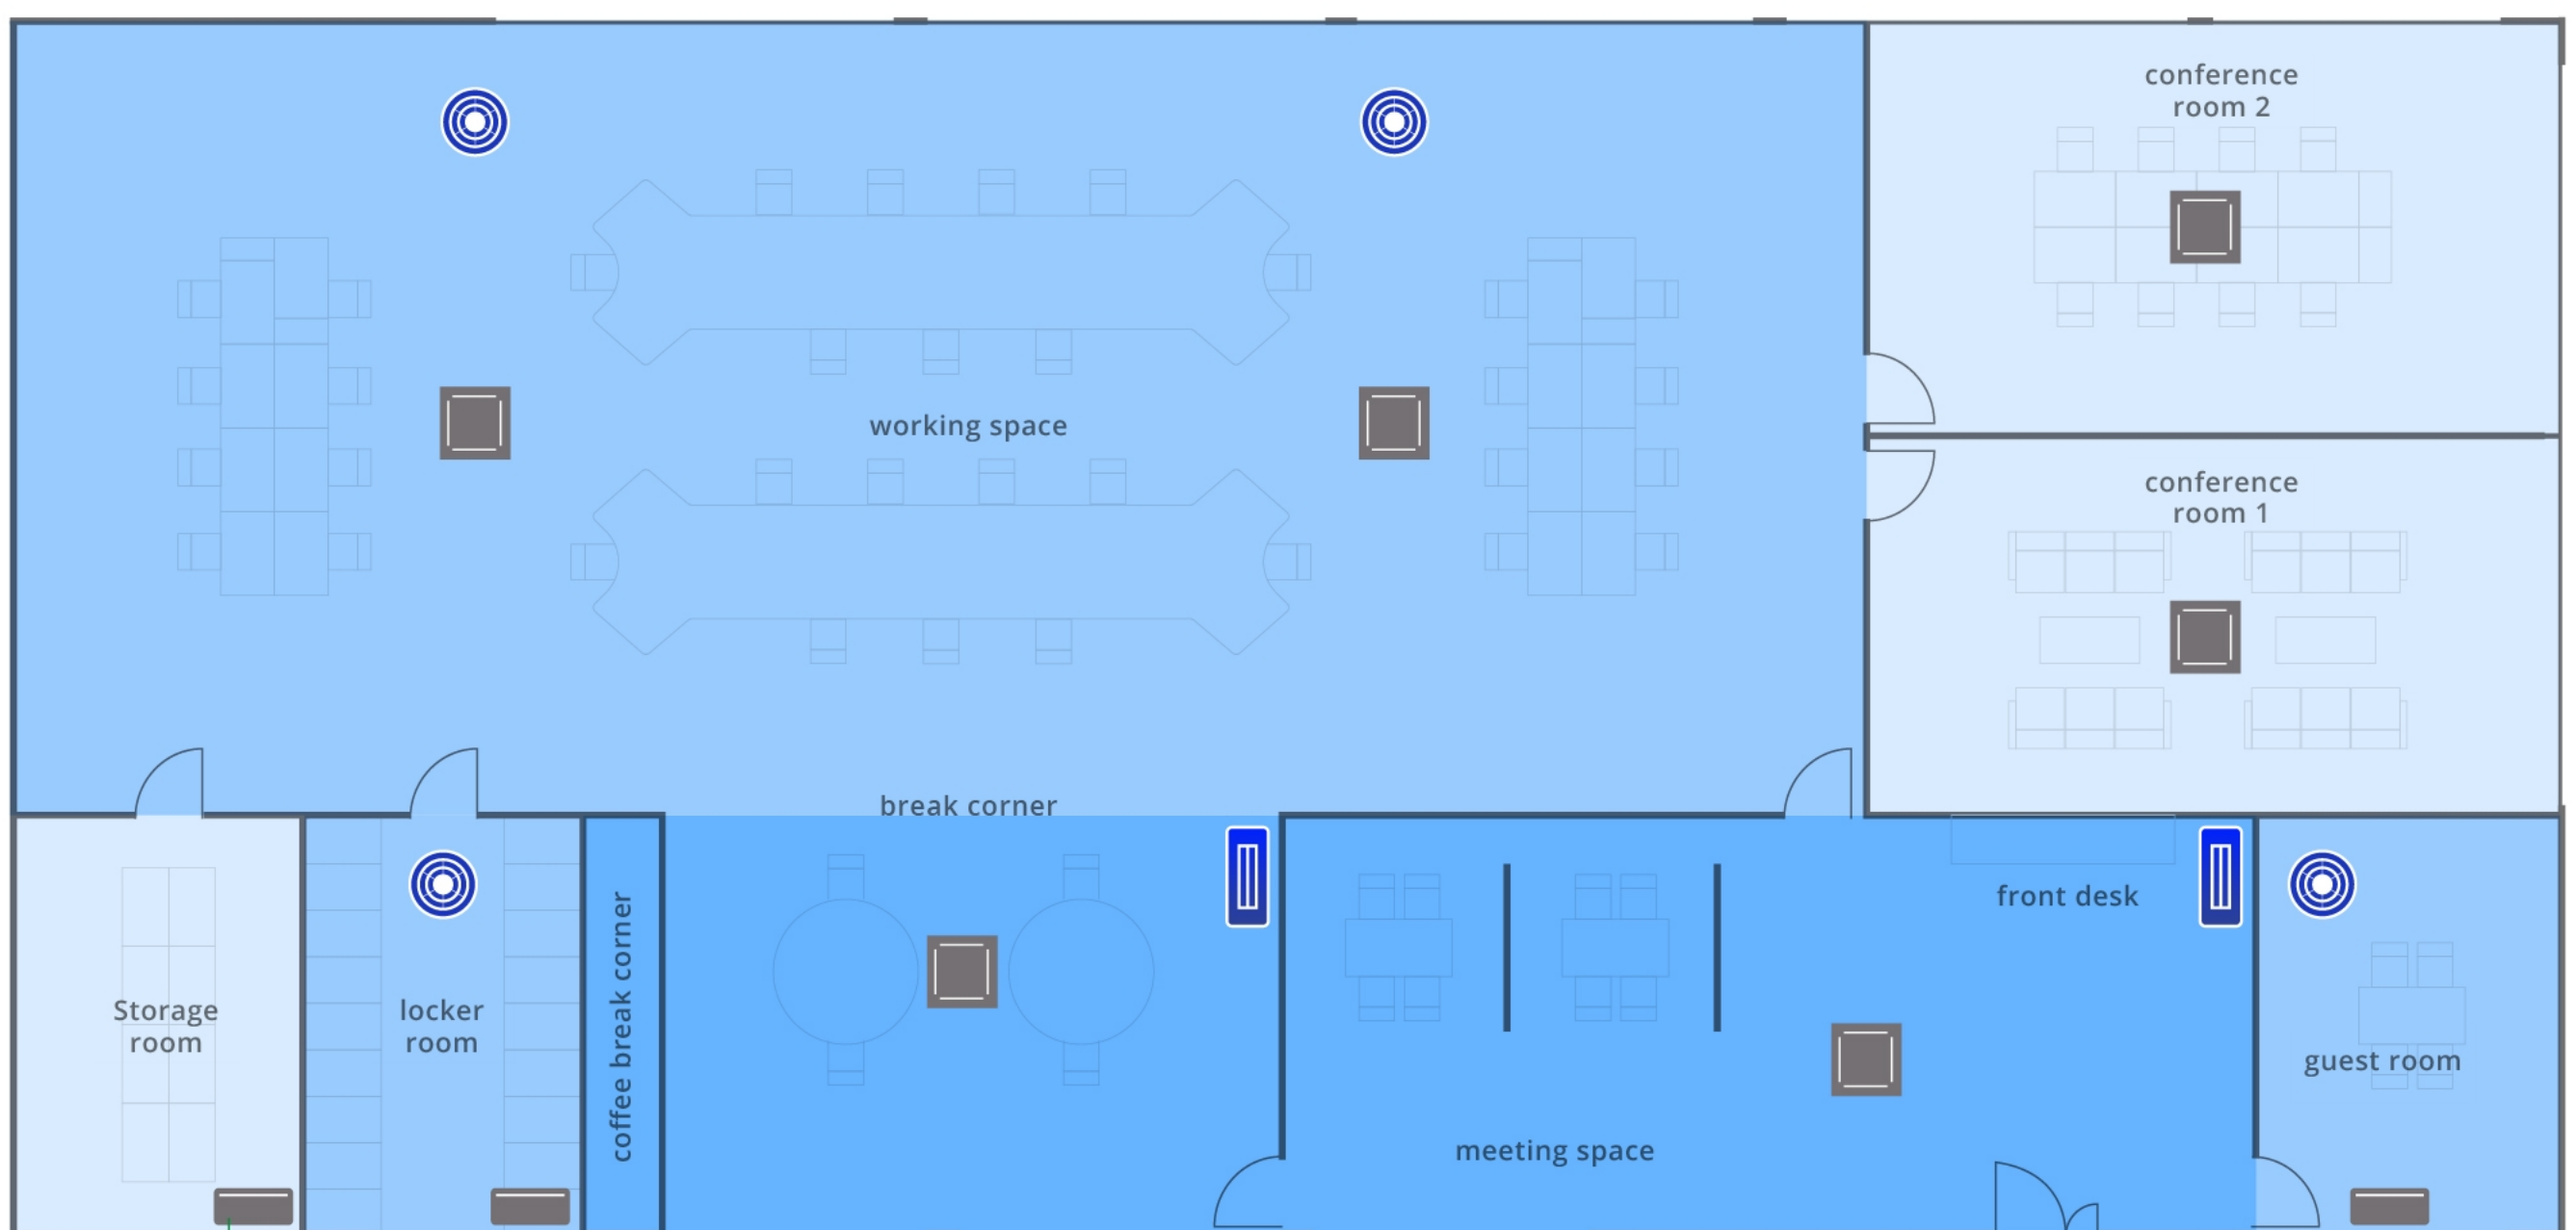

air-e

ziaino™

Wall-mounted

4-way cassette