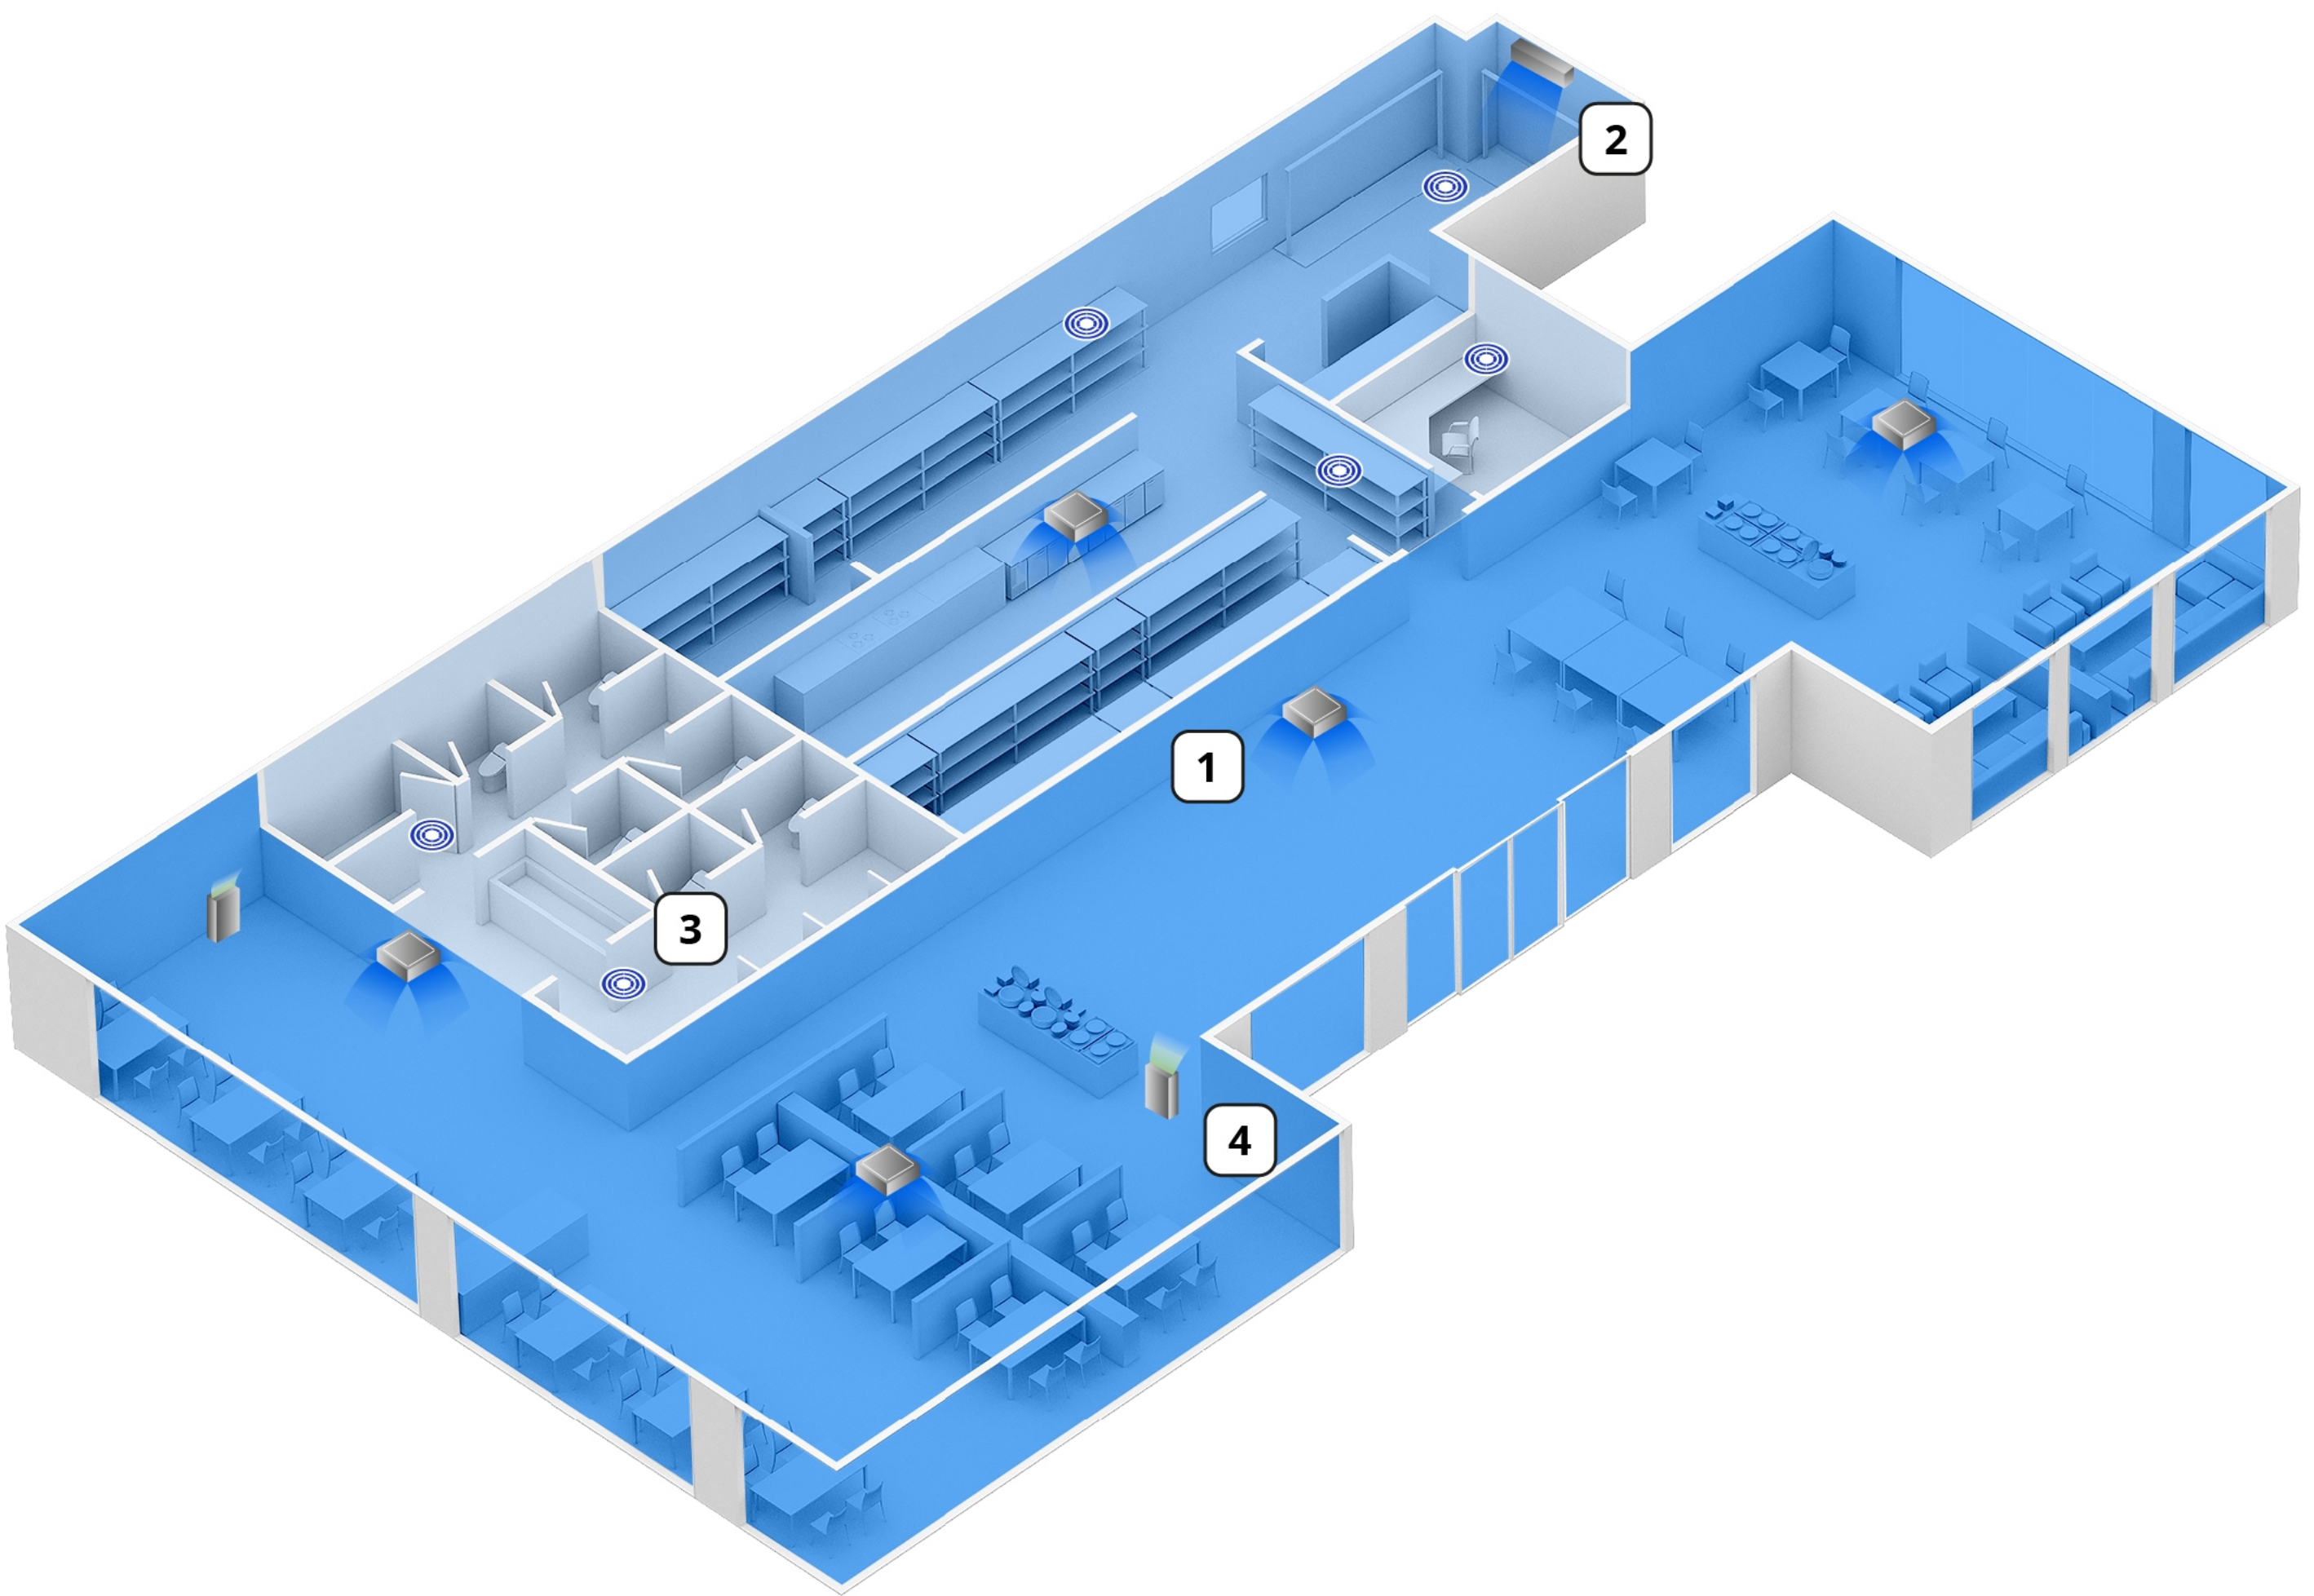

Air cleaning focused plan

Air cleaning

4-way cassette

Wall-mounted

air-e (nanoe™ X)

ziaino™

Focused air cleaning

- High-contact areas, such as changing rooms and workout spaces, feature enhanced pollutant inhibition with ziaino™ and nanoe™ X.
- Two nanoe™ X products keep spaces cleaner where several people come and go.
- Basic cleanliness is maintained with nanoe™ X.