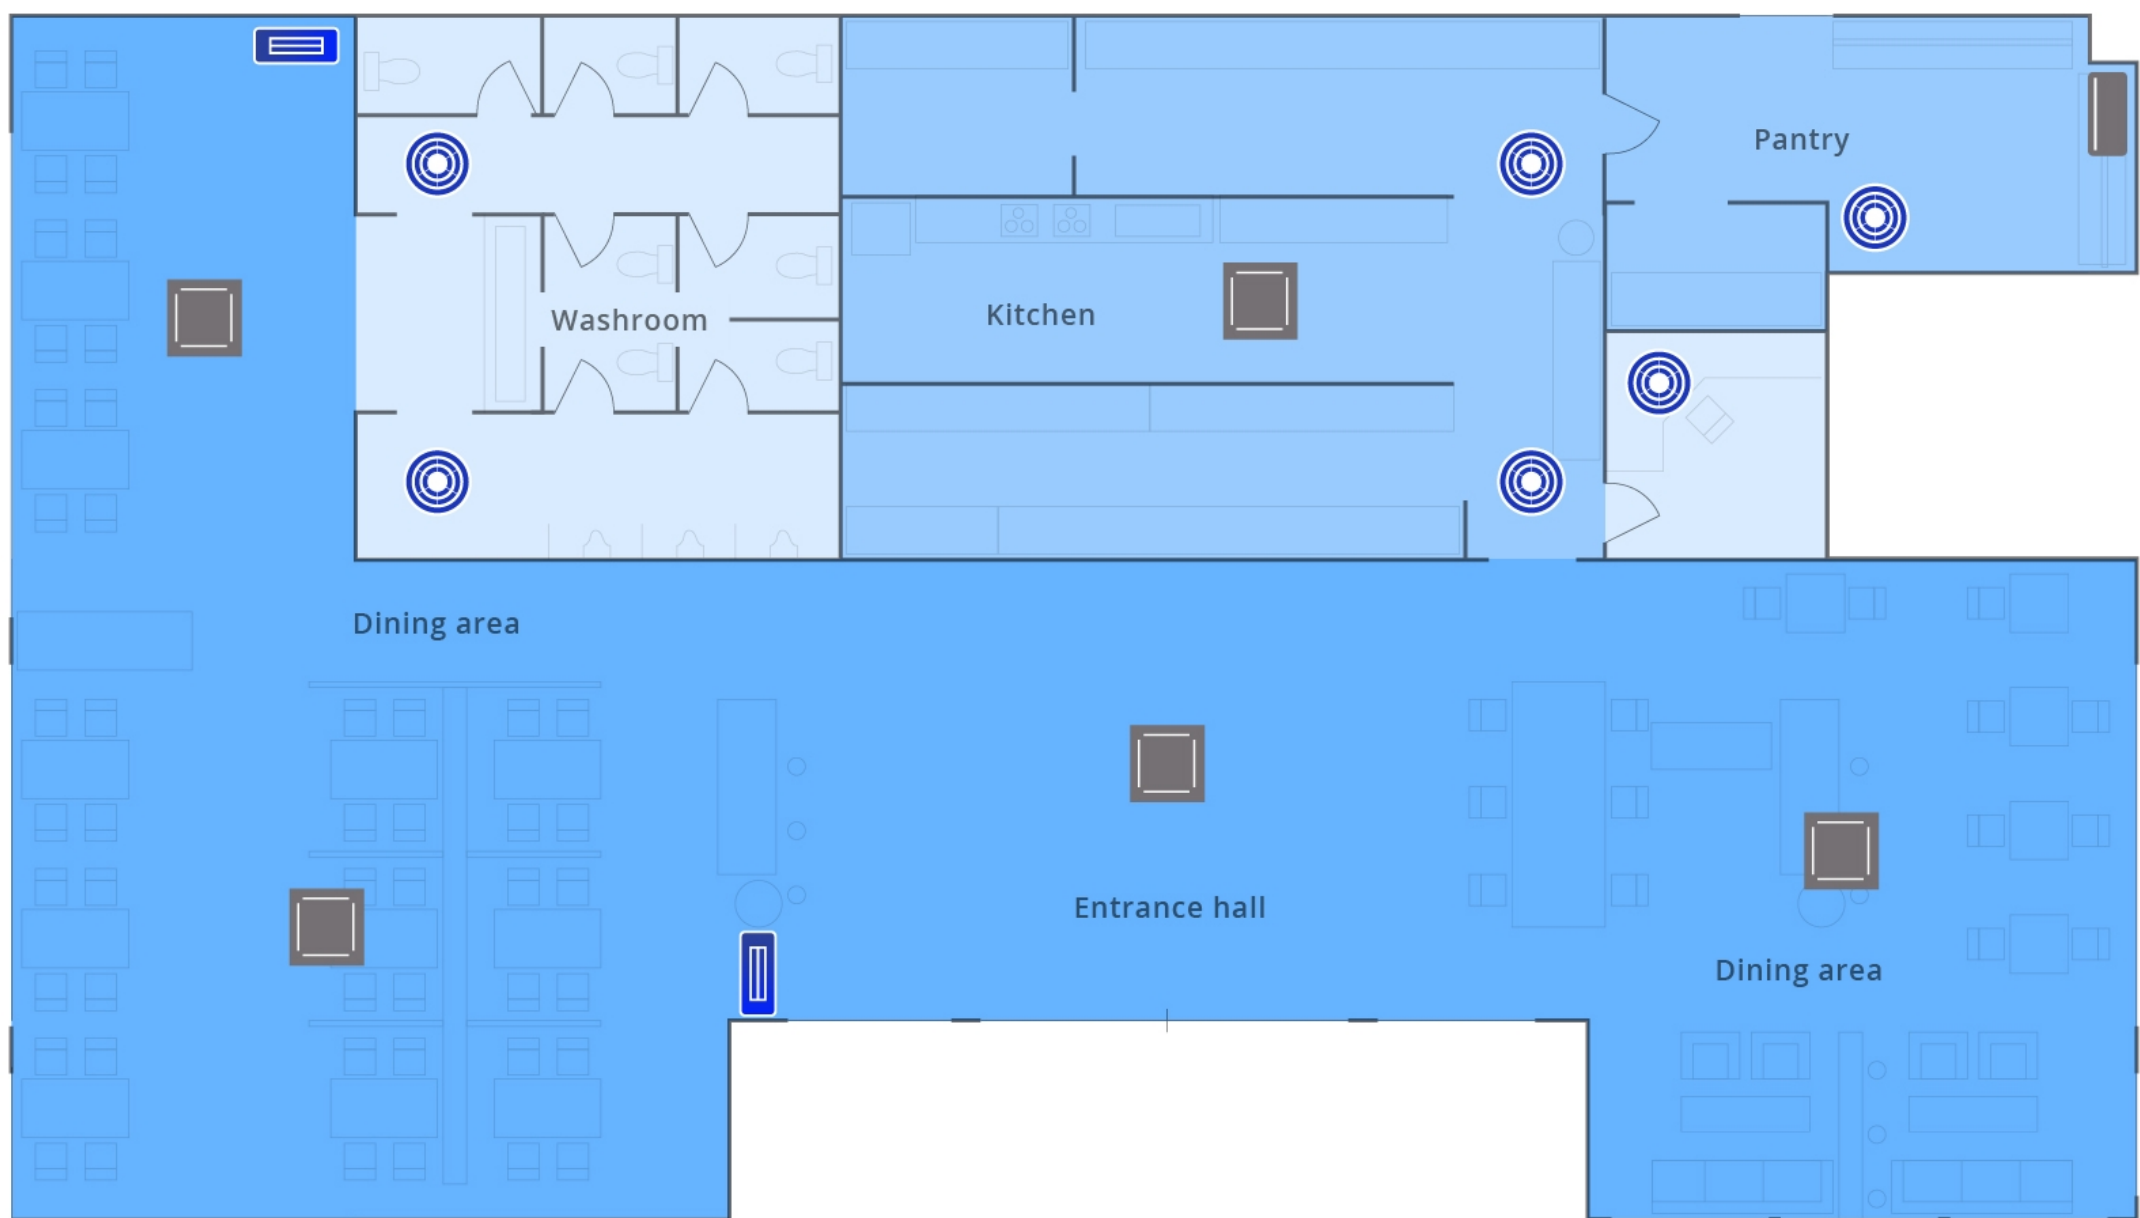

Air cleaning focused plan

Air cleaning

4-way cassette

Wall-mounted

air-e (nanoe™ X)

ziaino™

Focused air cleaning

- High-contact areas, such as changing rooms and workout spaces, feature enhanced pollutant inhibition with ziaino™ and nanoe™ X.
- Two nanoe™ X products keep spaces cleaner where several people come and go.
- Basic cleanliness is maintained with nanoe™ X.