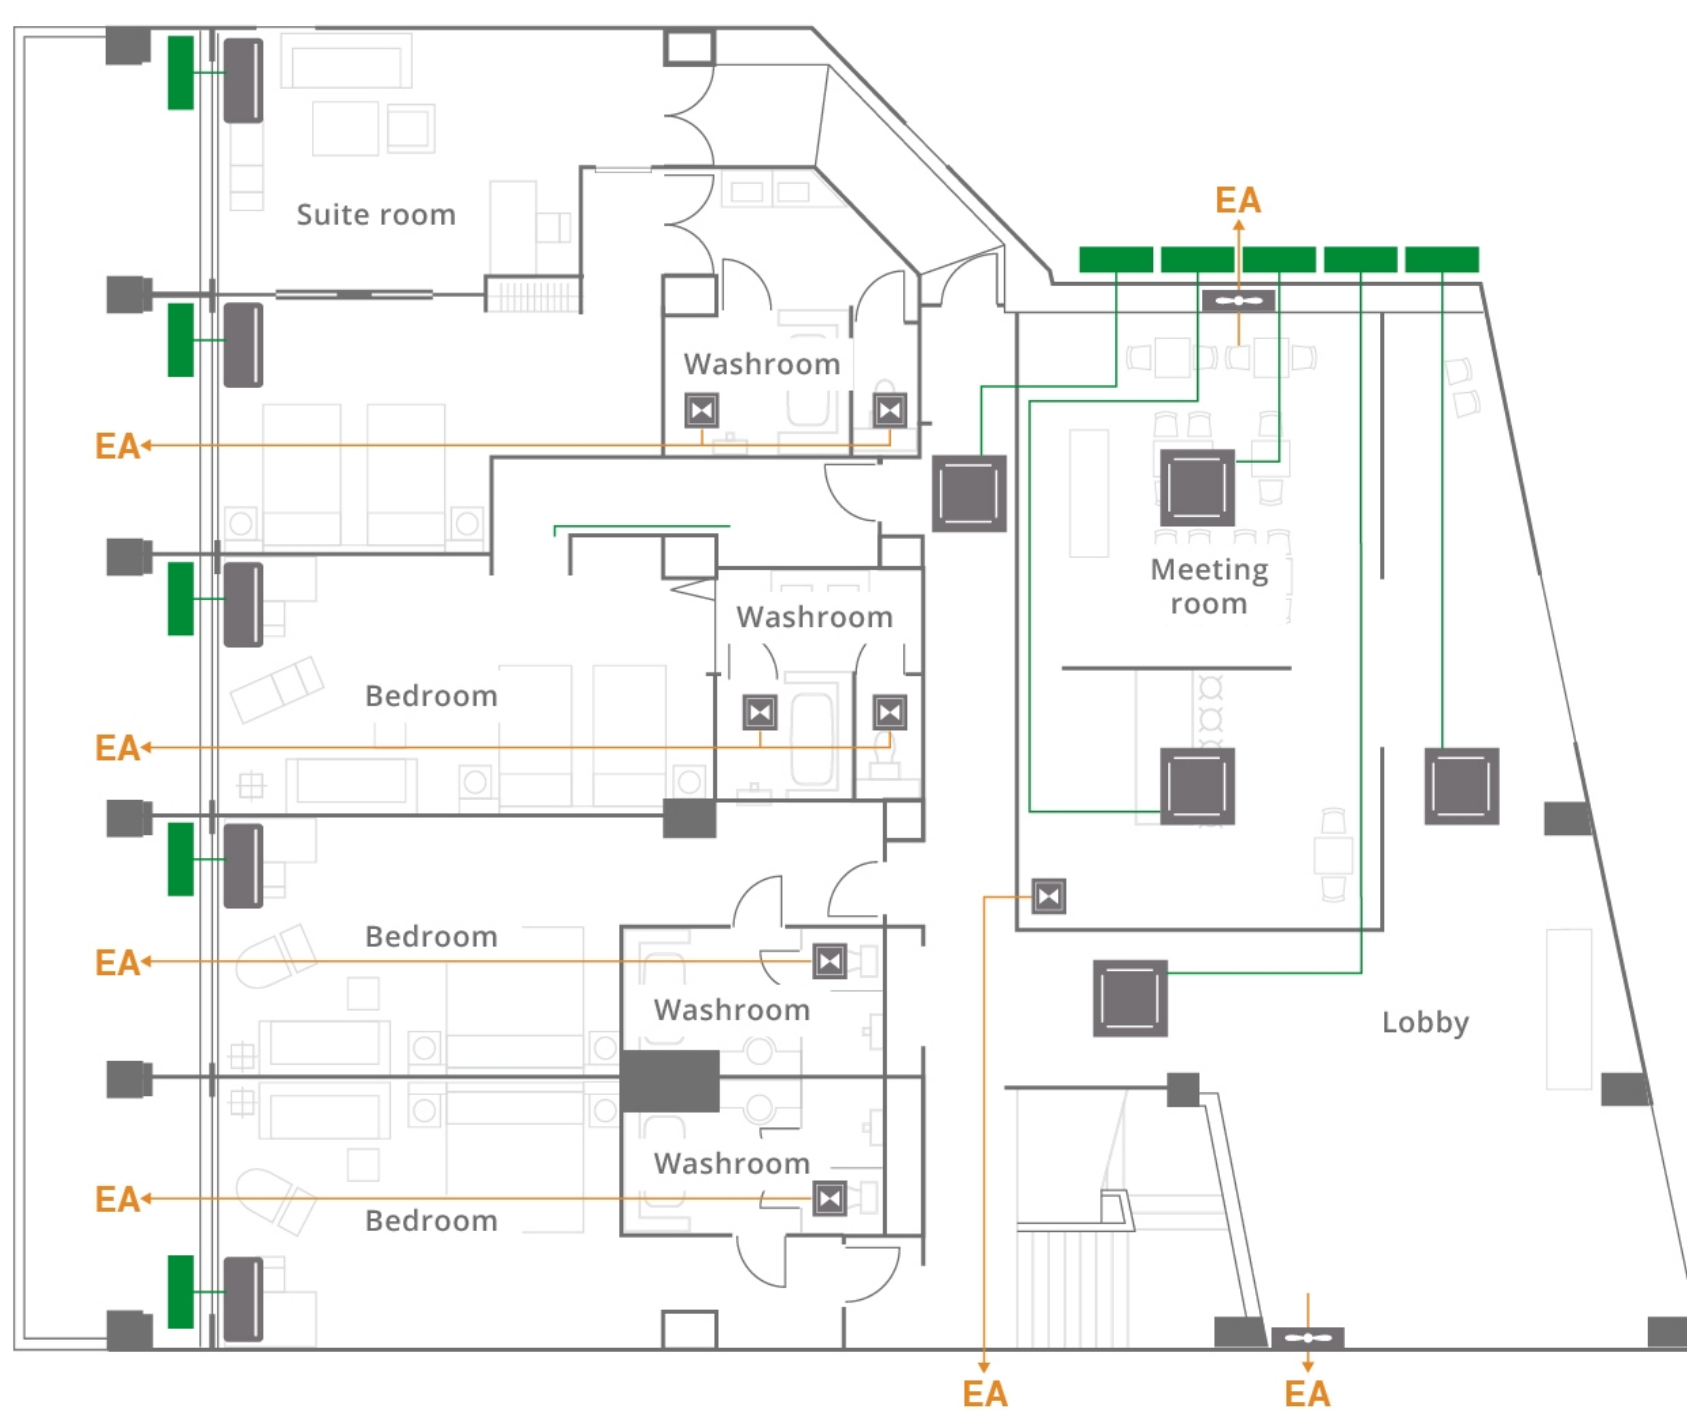

# Air cleaning and connectivity standard plan

Air cleaning plan details

Connectivity plan details 

4-way cassette

Wall-mounted

Ventilation fan

Wall-mount Ventilation fan

Single-split Outdoor Unit (RAC)

Single-split Outdoor Unit(PAC)

## Focused Ventilation and air conditioning