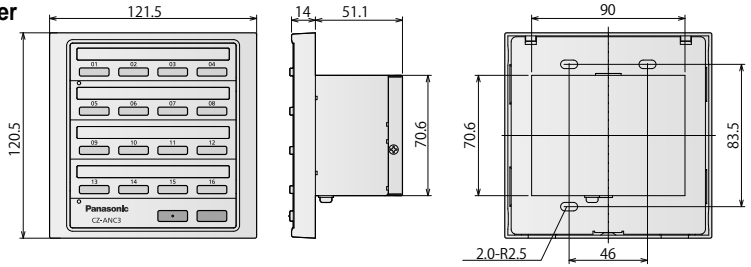

Dimensions

ON/OFF Controller

Switch box