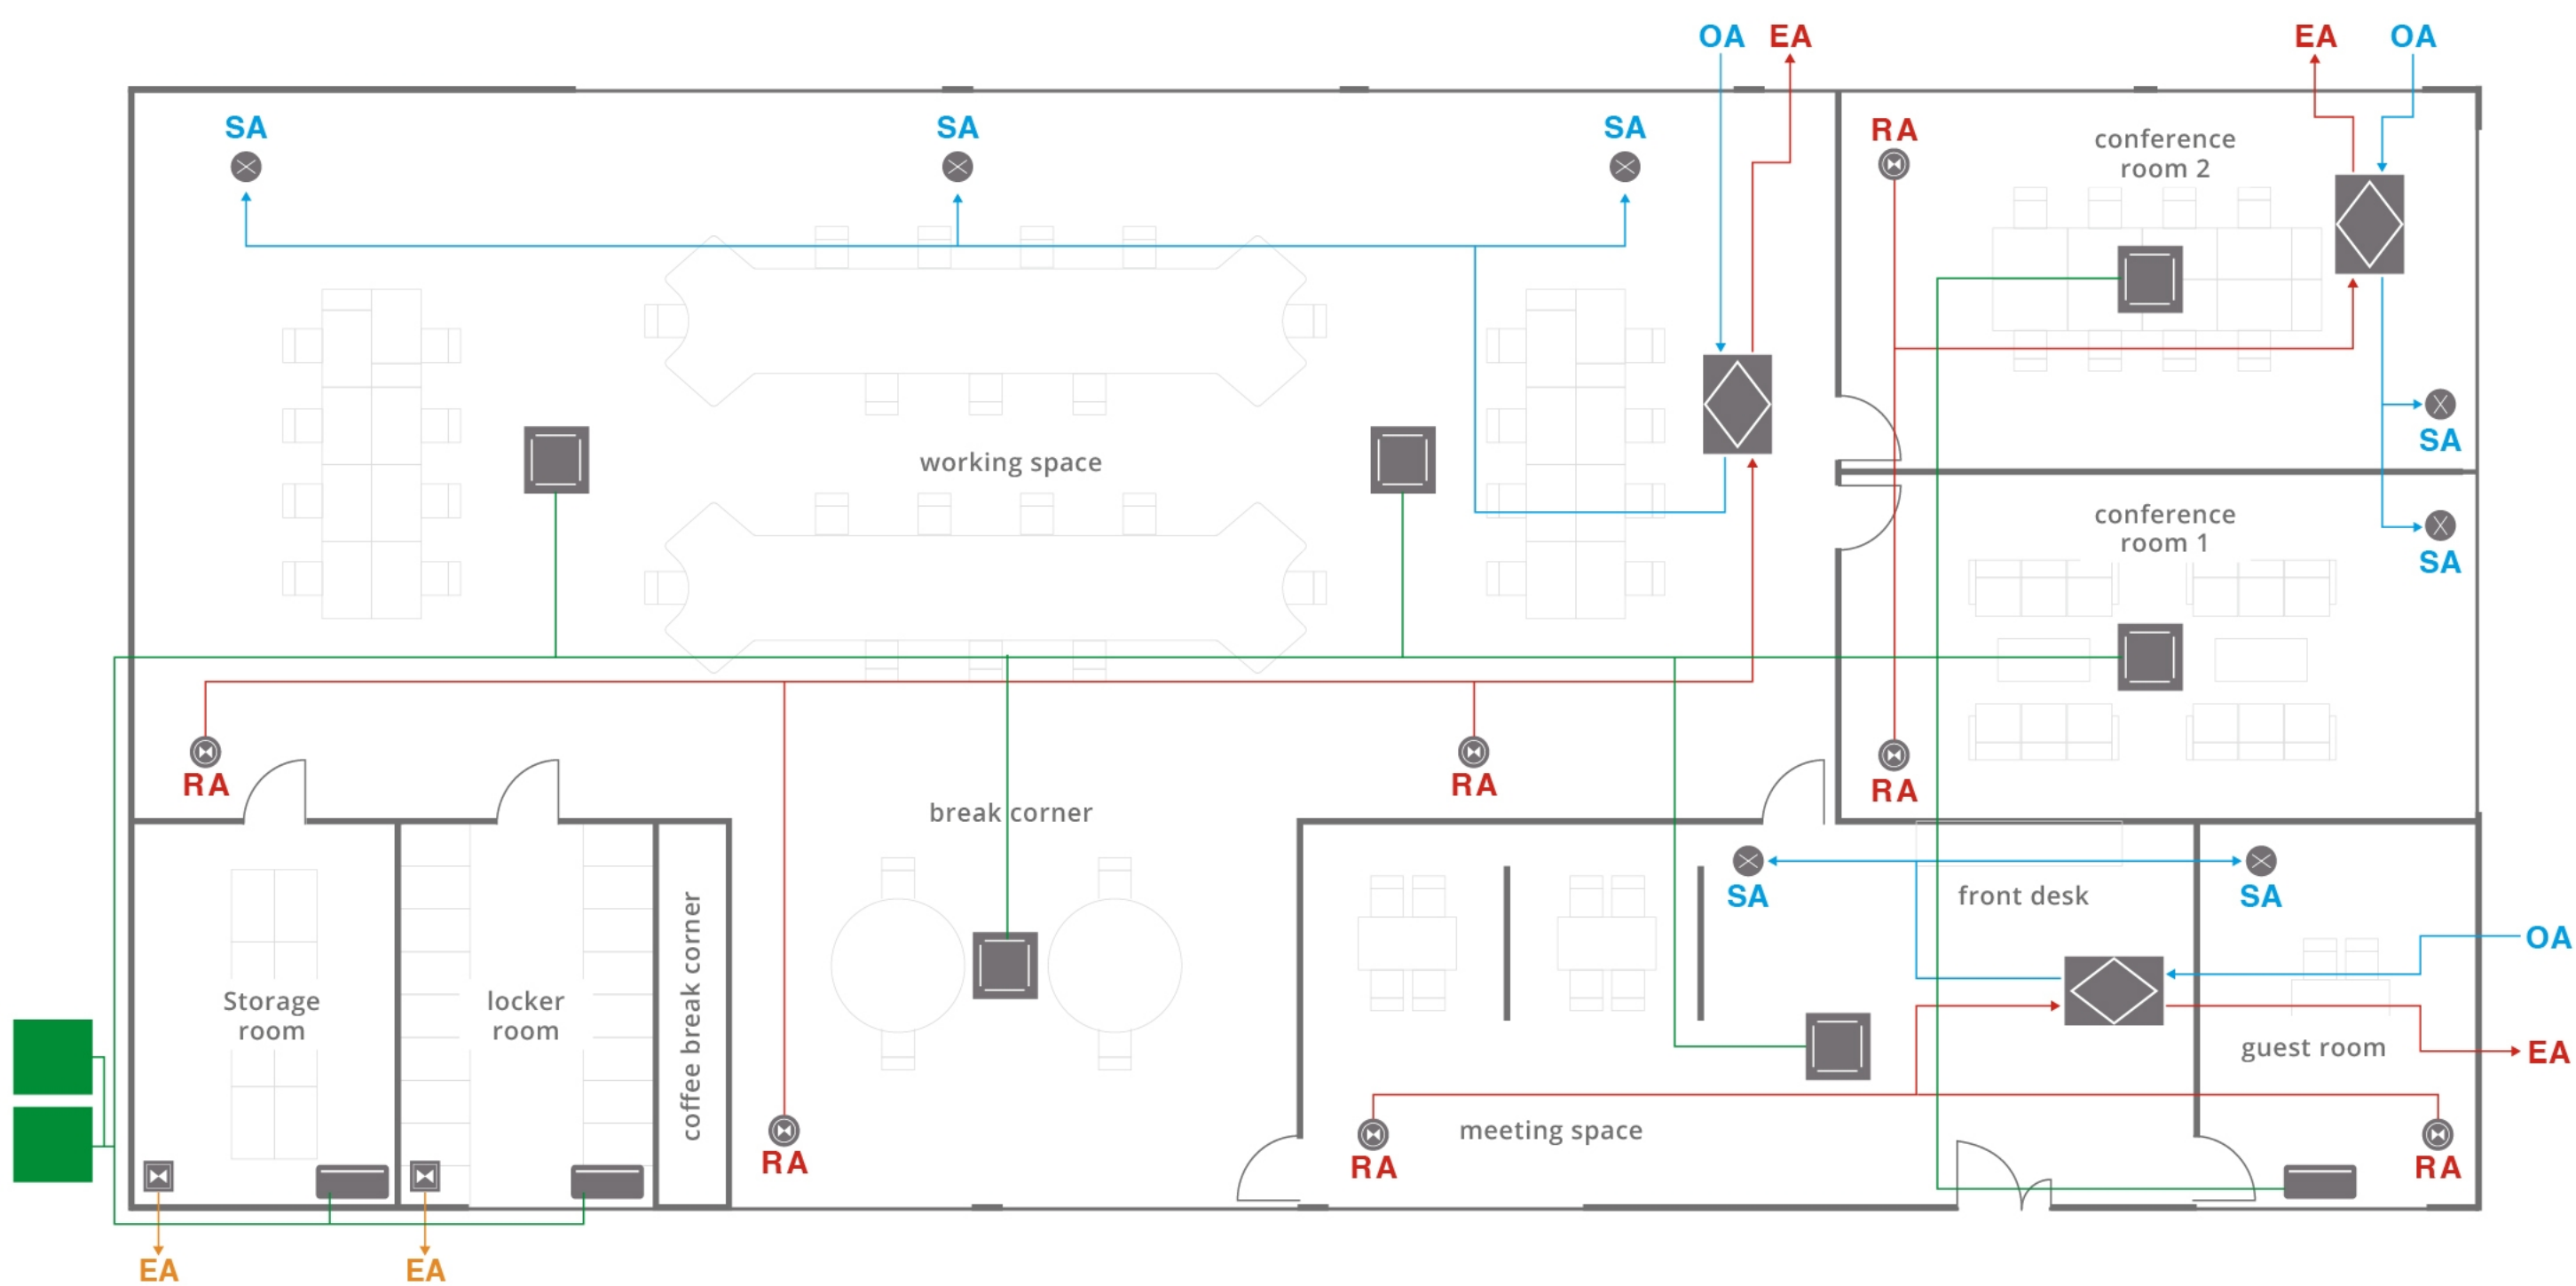

# Planning the best installation for your office

Air cleaning plan details (+)

Connectivity plan details (+)

4-way cassette

Wall-mounted

ERV

Ventilation Fan

VRF Outdoor Unit

## Focused Ventilation and air conditioning