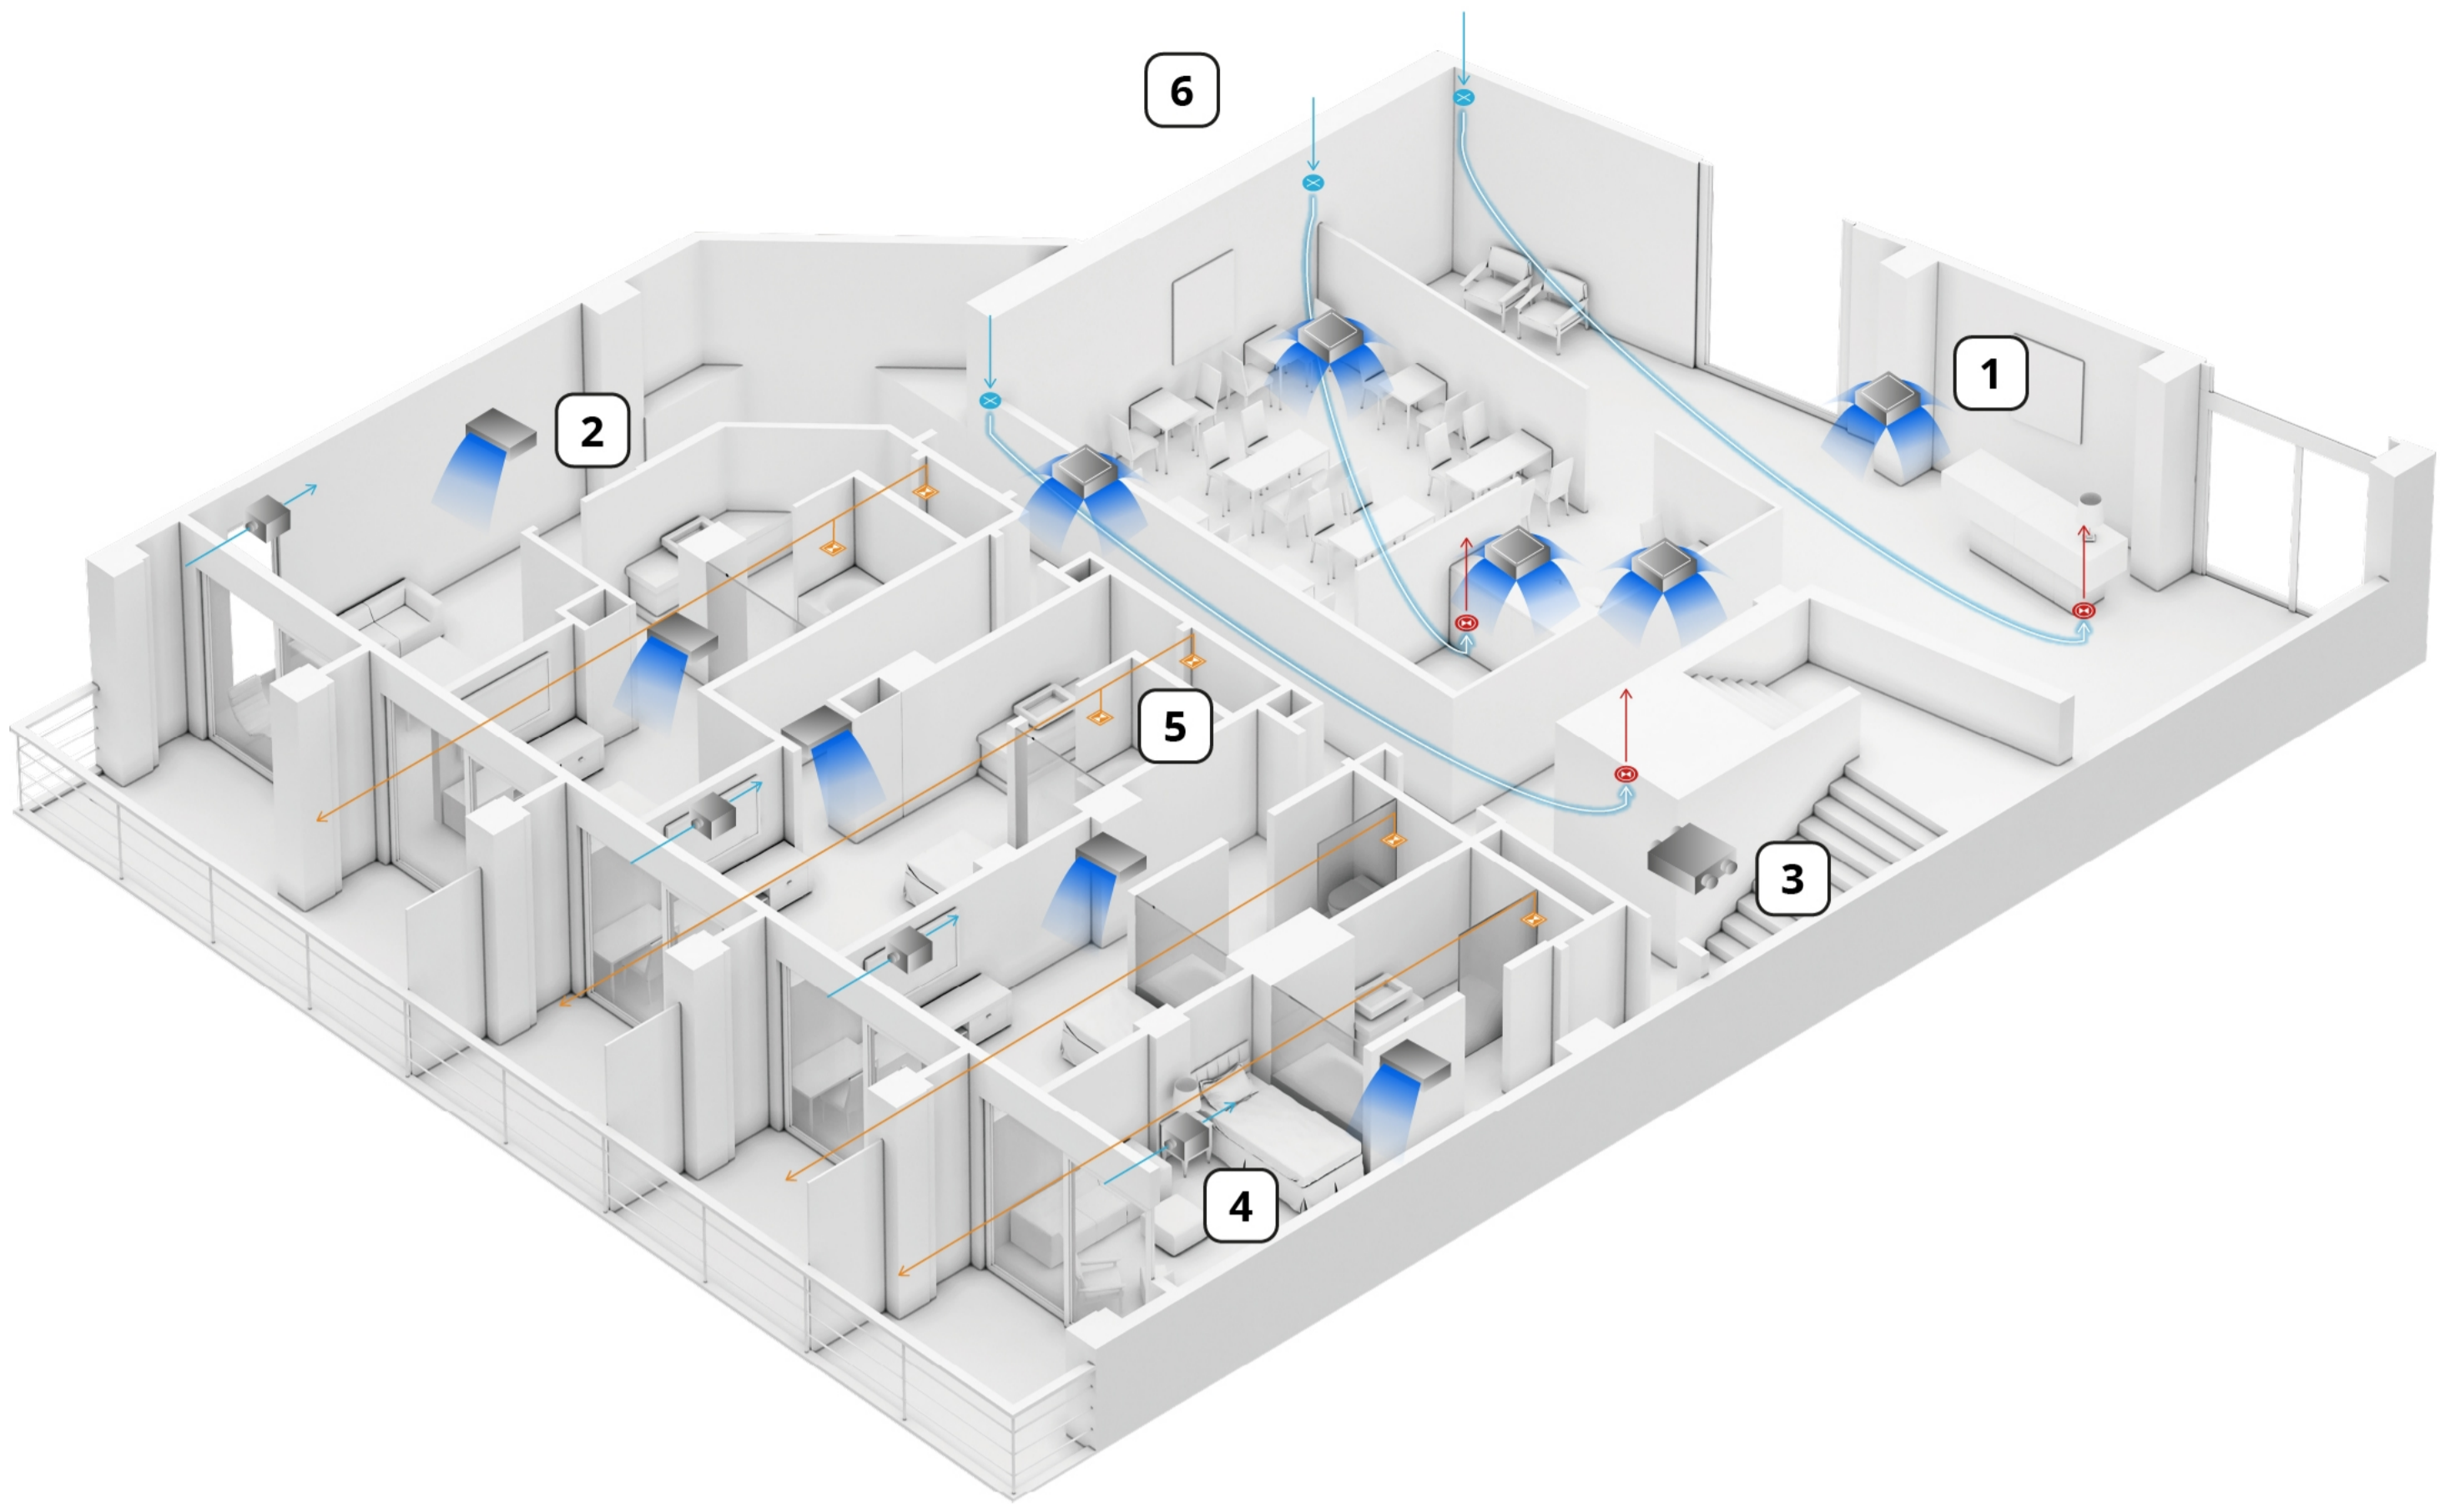

Planning the best installation for your Boutique Hotel

Air cleaning plan details

Connectivity plan details 

4-way cassette

Mid Static Adaptive Ducted

ERV

Supply fan

Ventilation Fan

VRF Outdoor Unit

Focused Ventilation and air conditioning

Performance score

-  Bacteria and virus inhibition: ★★★★★☆
-  Connectivity: ★★★★★☆
-  Ease of installation: ★★★★★★
-  CO₂ concentration: ★★★★★★
-  Deodorisation: ★★★★★☆