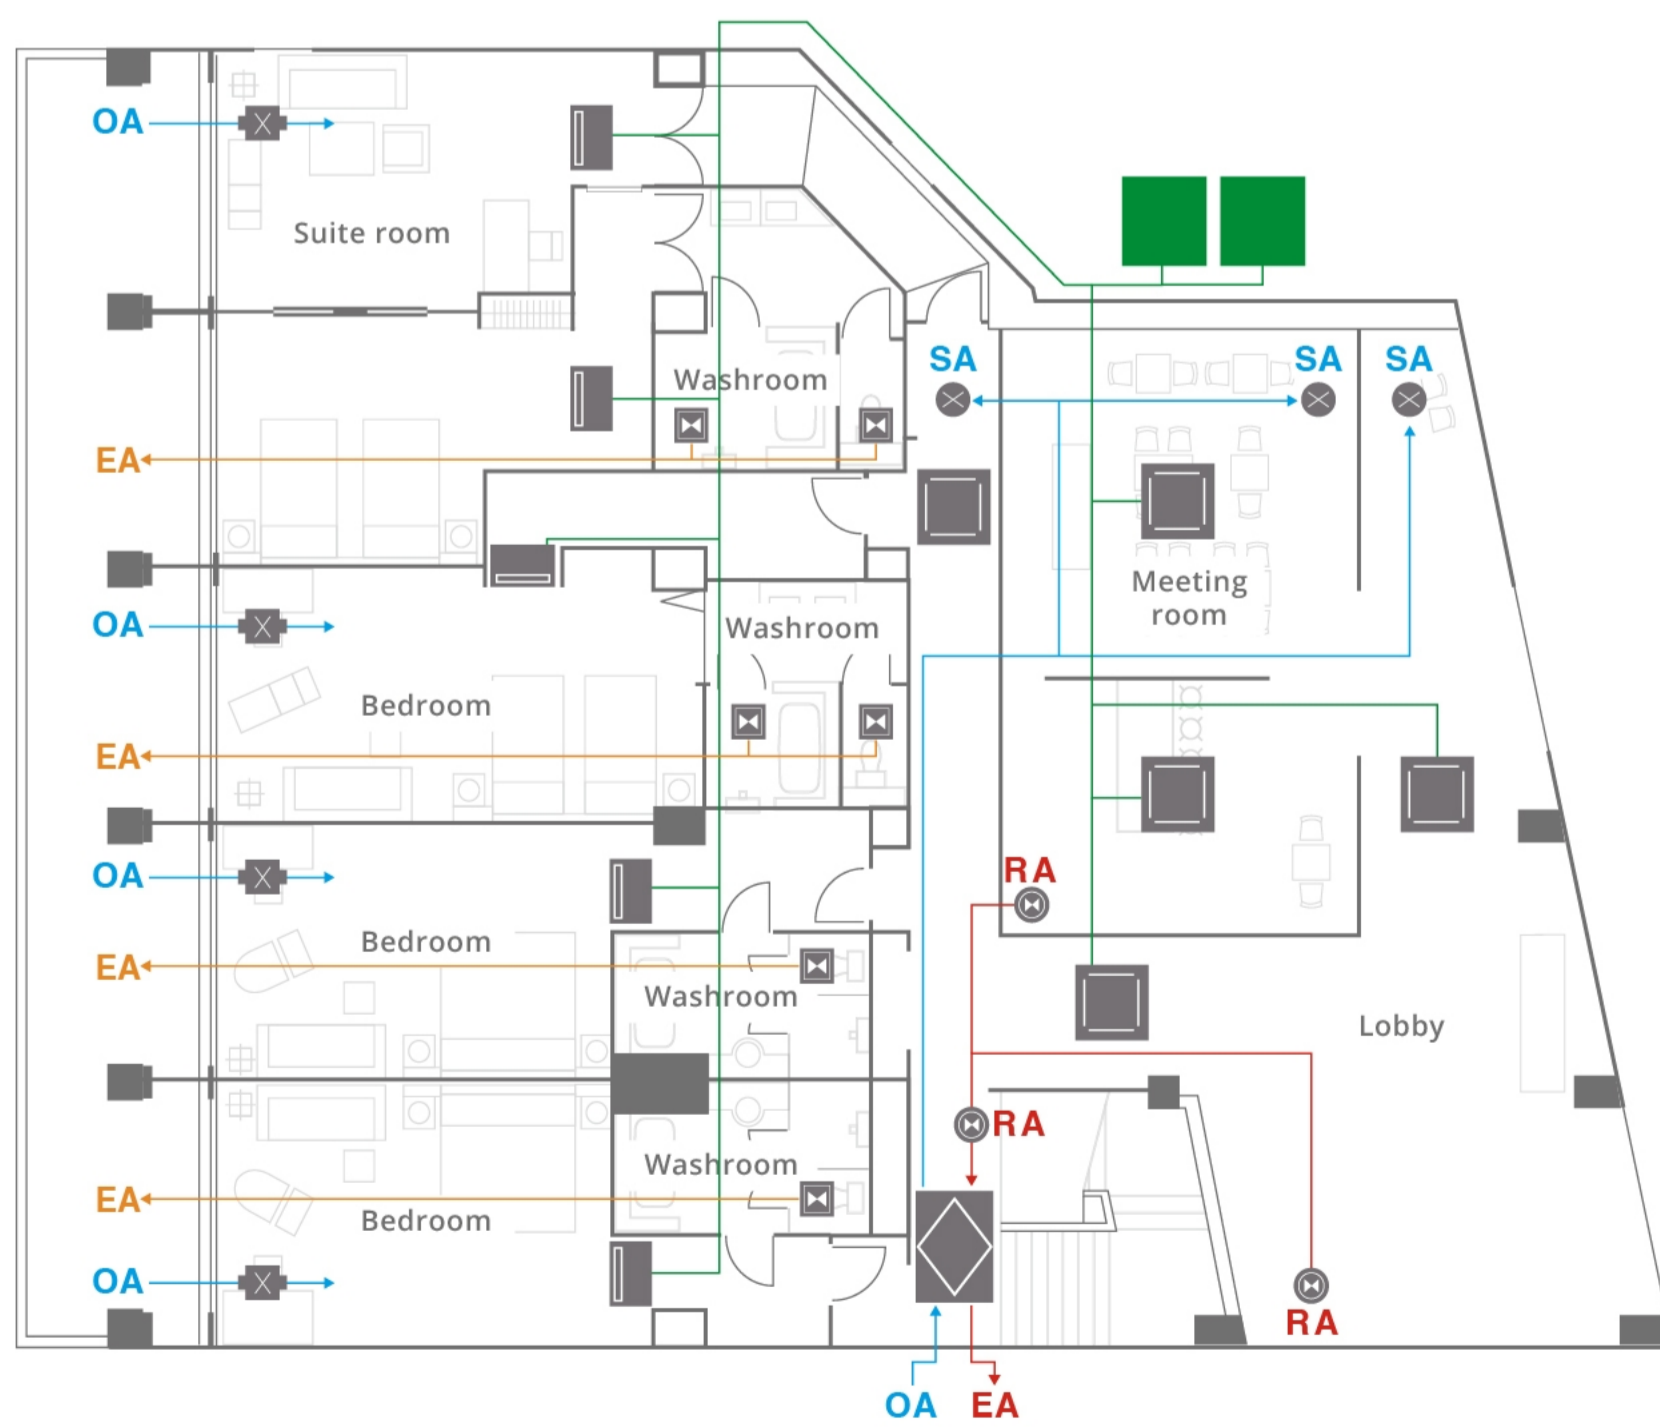

Focused Ventilation and air conditioning

Performance score

- Bacteria and virus inhibition: ★★★★★☆
- Connectivity: ★★★★★☆
- Ease of installation: ★★★★★★
- CO₂ concentration: ★★★★★★
- Deodorisation: ★★★★★☆

Find out how we score the performance of our systems