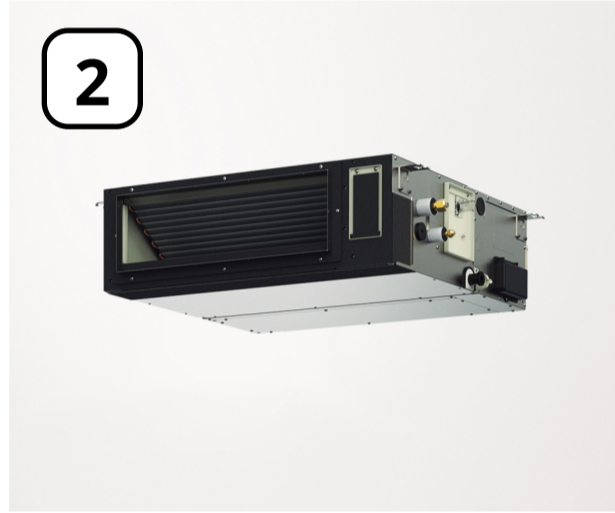

Planning the best installation for your Boutique Hotel

Air cleaning plan details

Connectivity plan details 

4-way cassette

Mid Static Adaptive Ducted

ERV

Supply fan

Ventilation Fan