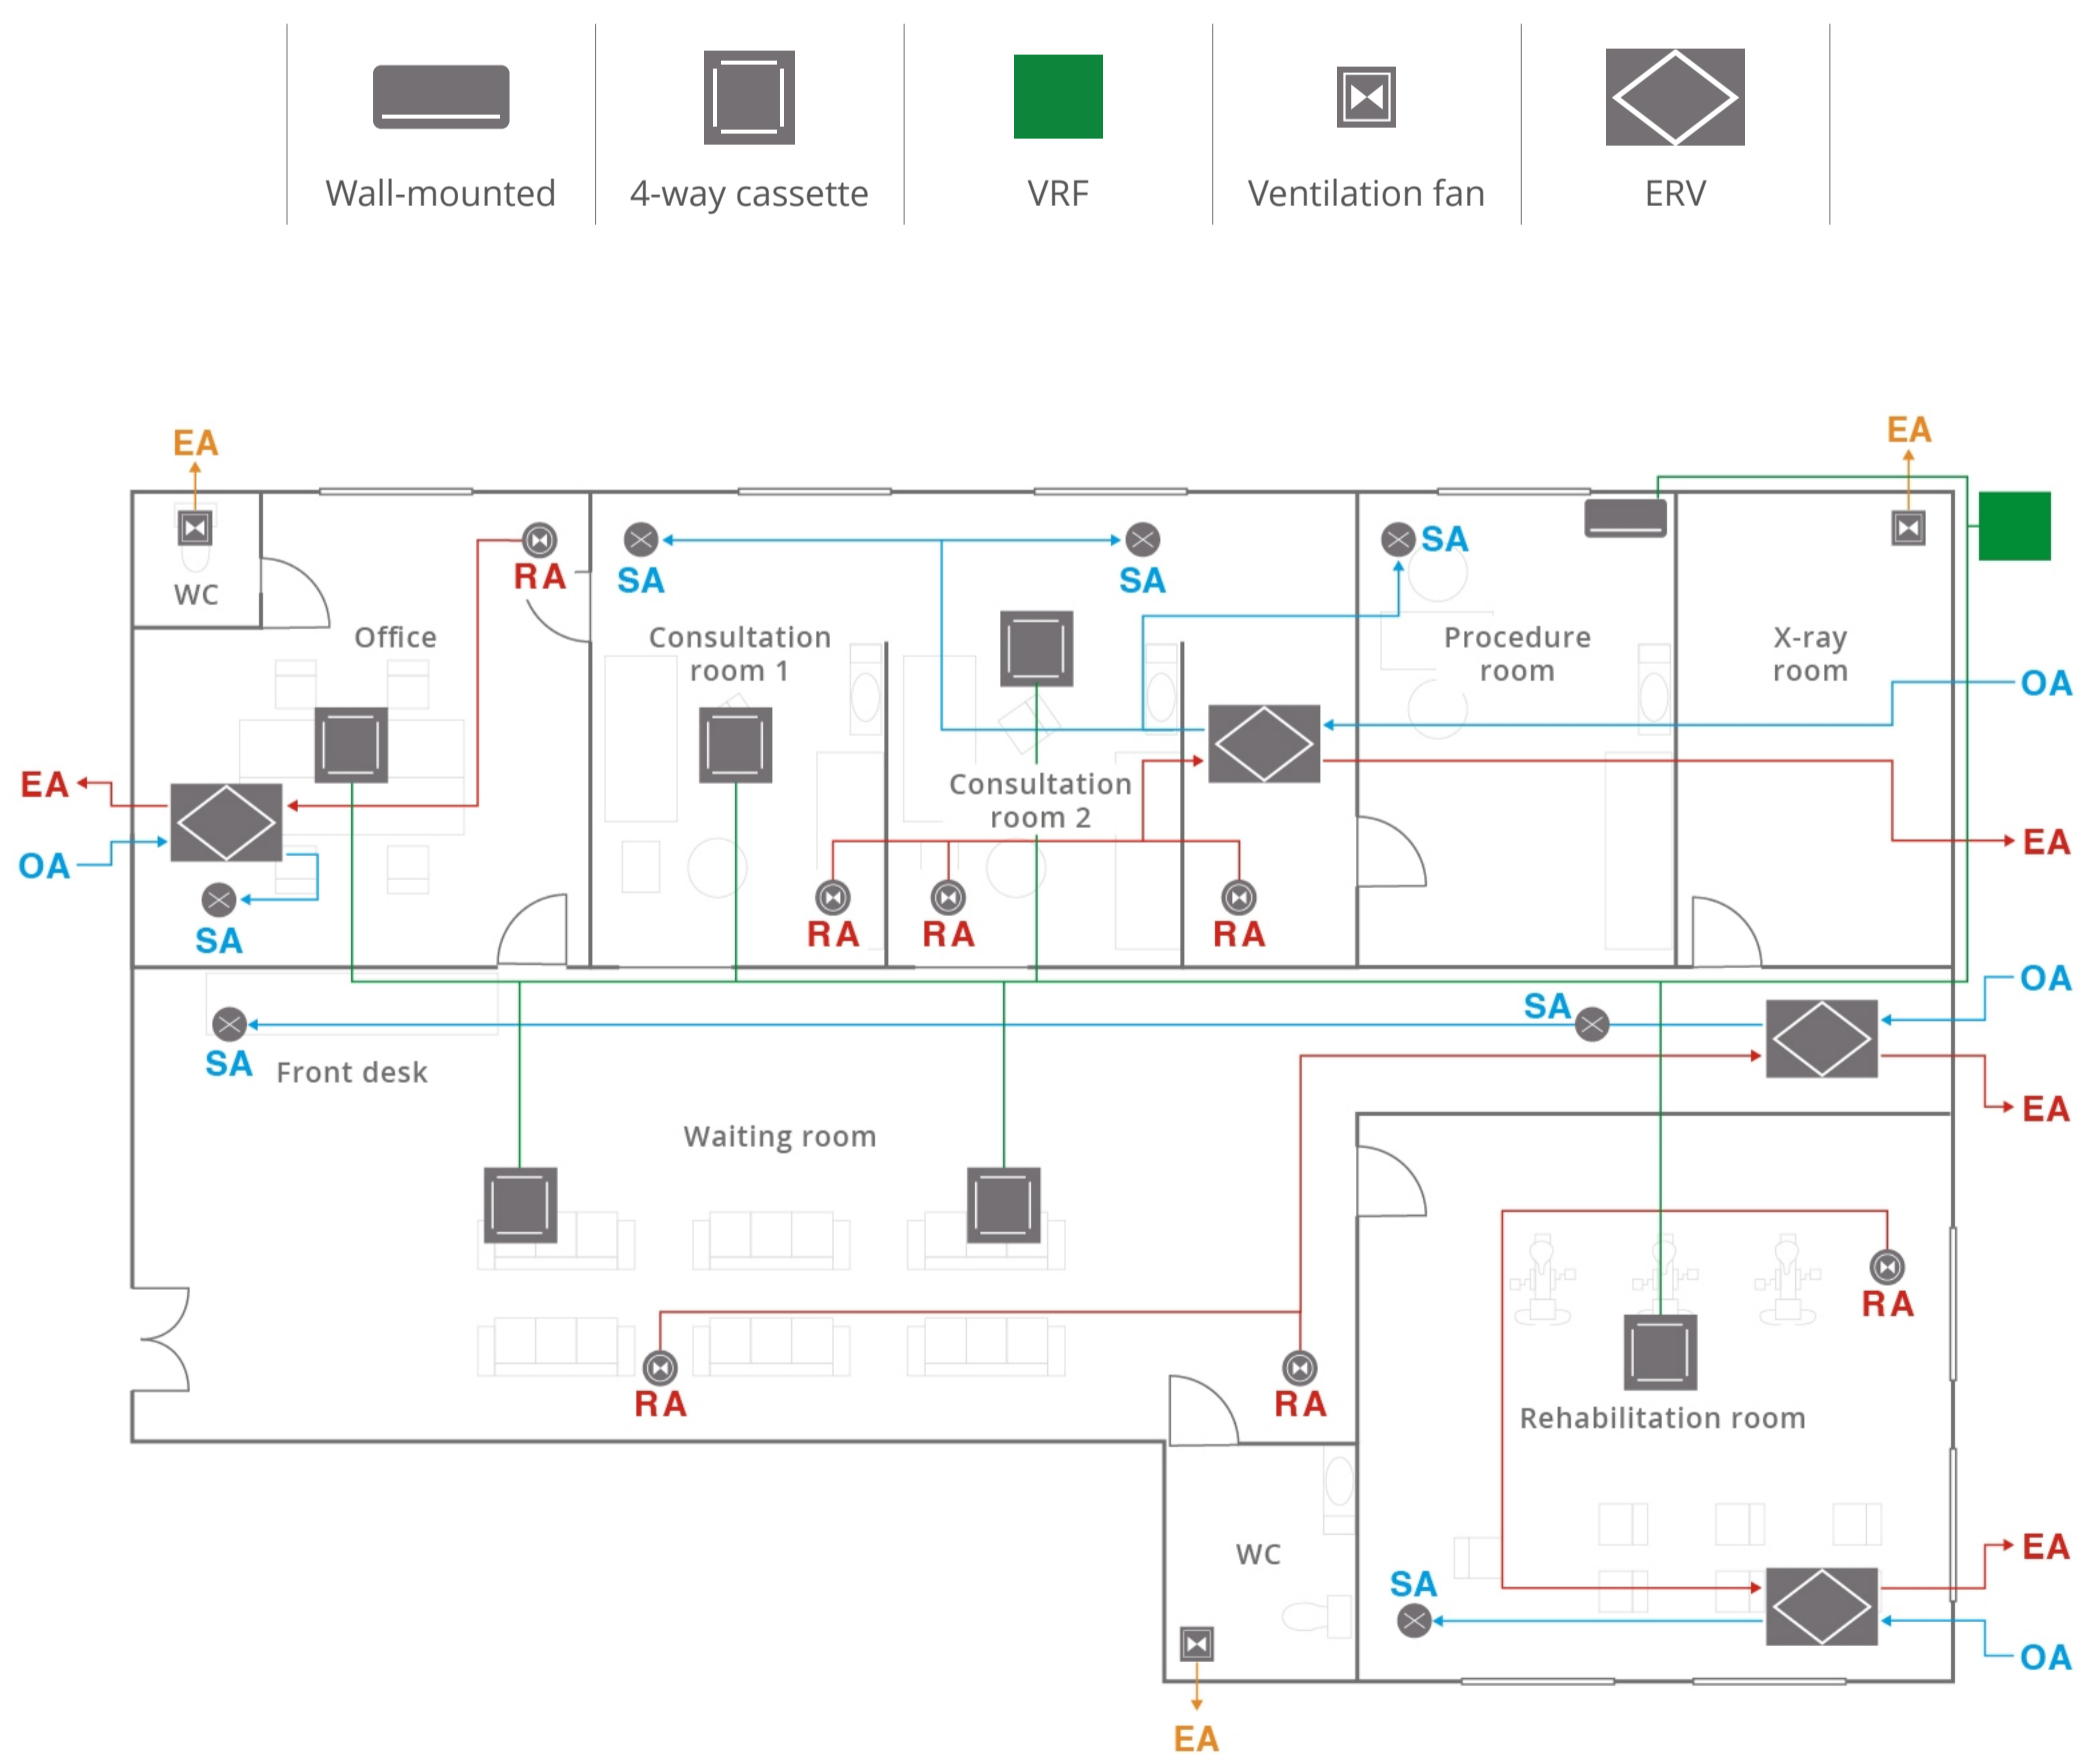

# Planning the best installation for your Clinic

Air cleaning plan details

Connectivity plan details

4-way cassette

Wall-mounted

ERV

Ventilation Fan

VRF Outdoor Unit

## Focused Ventilation and air conditioning