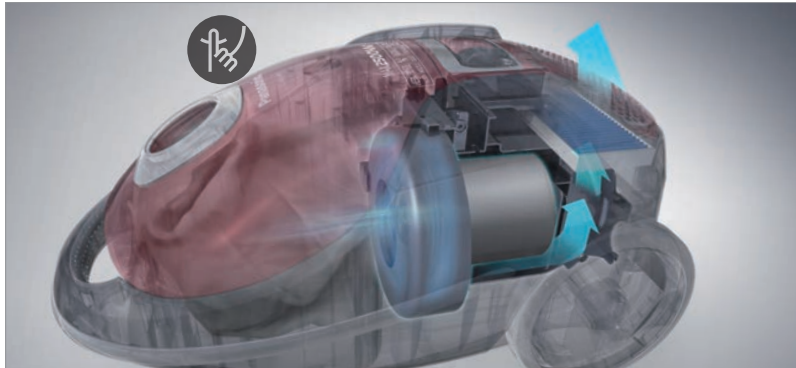

سطح خارجي ذو جودة عالية. محرك قوي.

هل من الممكن؟ مكسبة كهربائية ممتينة وعالية القدرة تجعل أعمالك اليومية بسيطة وممتعة؟ هو كذلك! التصميم الرائع لا يقدم الأداء فحسب، بل يكمل في الواقع التصميم الداخلي لمنزلك الحديث.

Highest quality exterior. Powerful motor.

Is it possible? A tough, high-powered vacuum cleaner that makes your daily chores simple and fun? It is! The brilliant design offers not only performance, but actually compliments your modern home's interior design.

فلتر مقاوم للبكتيريا متوفر لاجمعة:
CJ913/CJ911/CG711

Anti-Bacteria Filter available for:
CJ913/CJ911/CG711