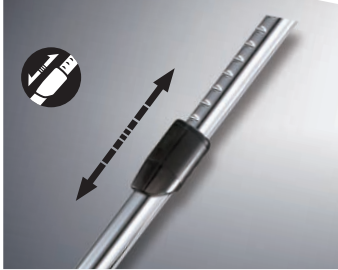

عصا تلسكوبية سحرية

يمكن ضبط الماسورة التلسكوبية المعدنية الطويلة بسهولة على الطول المريح لتلبية جميع احتياجات التنظيف الخاصة بك وللتخزين بشكل مدمج.

Telescopic Wand

The long, metal, telescopic wand can be adjusted easily to a comfortable length to meet all your cleaning needs and store compactly.