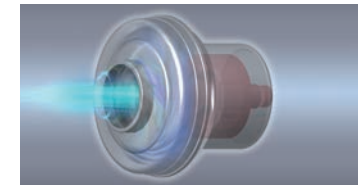

HEPA Filter

HEPA filter ensures that your home remains fresh after cleaning. It captures and removes most household dust - up to 99.97% of those especially fine particles such as allergens, irritants and pollutants - before any air exits from the vacuum cleaner back into your home.