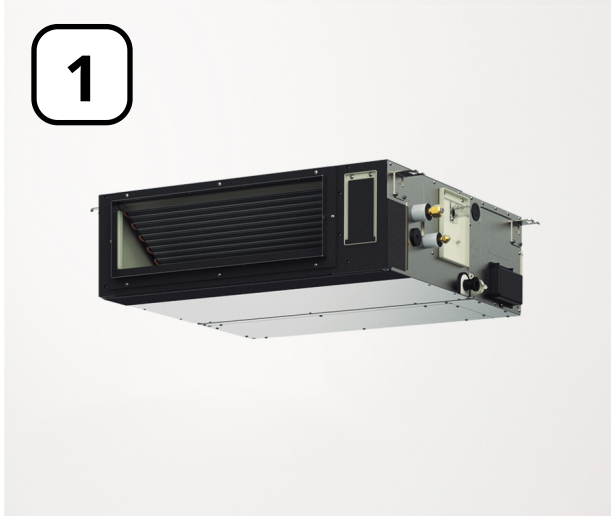

Air improvement plan for premium style

Air cleaning plan details (+)

Connectivity plan details (+)

Mid Static Adaptive Ducted

ERV

Ventilation Fan

Mini VRF Outdoor Unit

Focused Ventilation and air conditioning